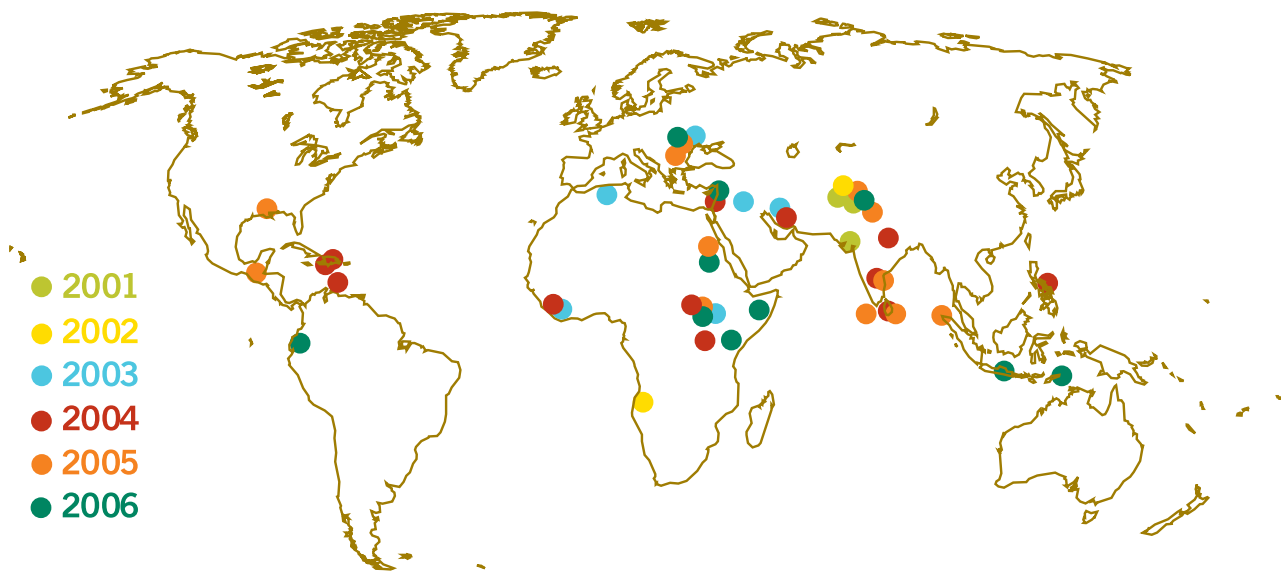

# Global distribution 30,000 ShelterBoxes for 450,000 people in 6 years

**The essentials** Dry shelter, warm bed, clean water, cooking supplies. Contents vary as needed.