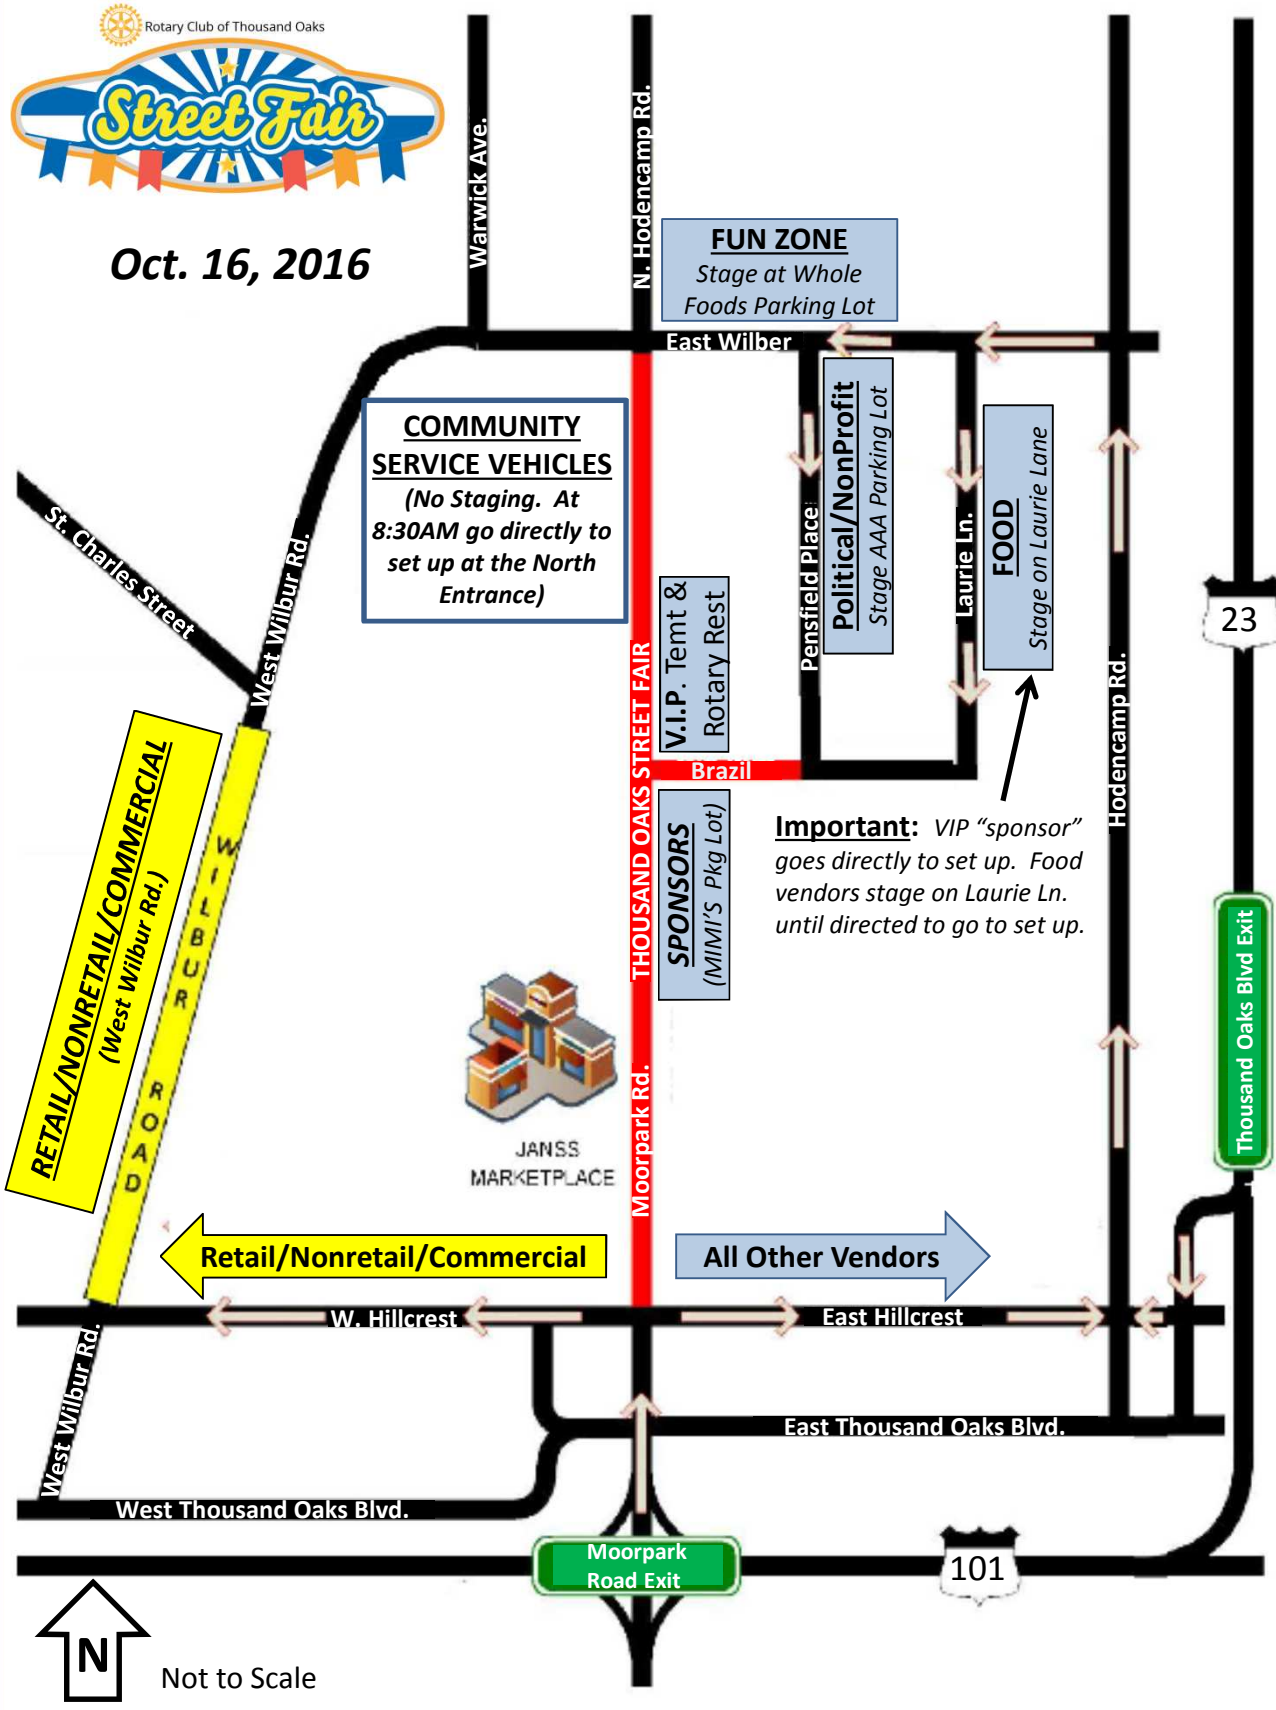

Oct. 16, 2016

COMMUNITY SERVICE VEHICLES
 (No Staging. At 8:30AM go directly to set up at the North Entrance)

FUN ZONE
 Stage at Whole Foods Parking Lot

V.I.P. Temt & Rotary Rest

Political/NonProfit
 Stage AAA Parking Lot

FOOD
 Stage on Laurie Lane

SPONSORS
 (MIMI'S Pkg Lot)

Important: VIP "sponsor" goes directly to set up. Food vendors stage on Laurie Ln. until directed to go to set up.

RETAIL/NONRETAIL/COMMERCIAL
 (West Wilbur Rd.)

Retail/Nonretail/Commercial

All Other Vendors

Moorpark Road Exit

Thousand Oaks Blvd Exit

Not to Scale

VENDOR APPROACH & STAGING