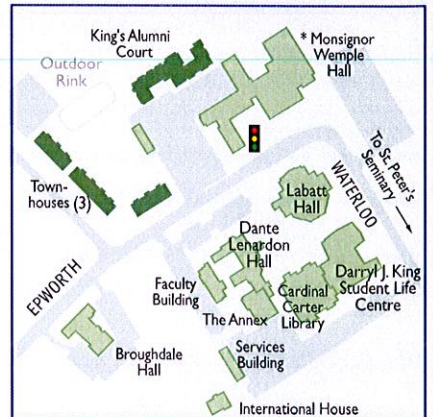

# Western

250 Metres  
Walking Time: 3-4 Minutes

## Welcome to Western

- Welcome Centre booths are attended Monday - Friday
- Outdoor map
- Parking lot
- Visitor parking lot
- See detailed parking maps for additional visitor parking at meters and pay & display areas.
- Student housing
- Off-campus buildings housing Western facilities

*Entrance off Western Rd only*

### King's University College

\* Portions of the 2nd and 3rd floors of the Monsignor Wemple Hall are student residences.

For a broad selection of parking and other campus maps visit [geography.uwo.ca/campusmaps/](http://geography.uwo.ca/campusmaps/)  
Barrier-free parking is available in all lots.