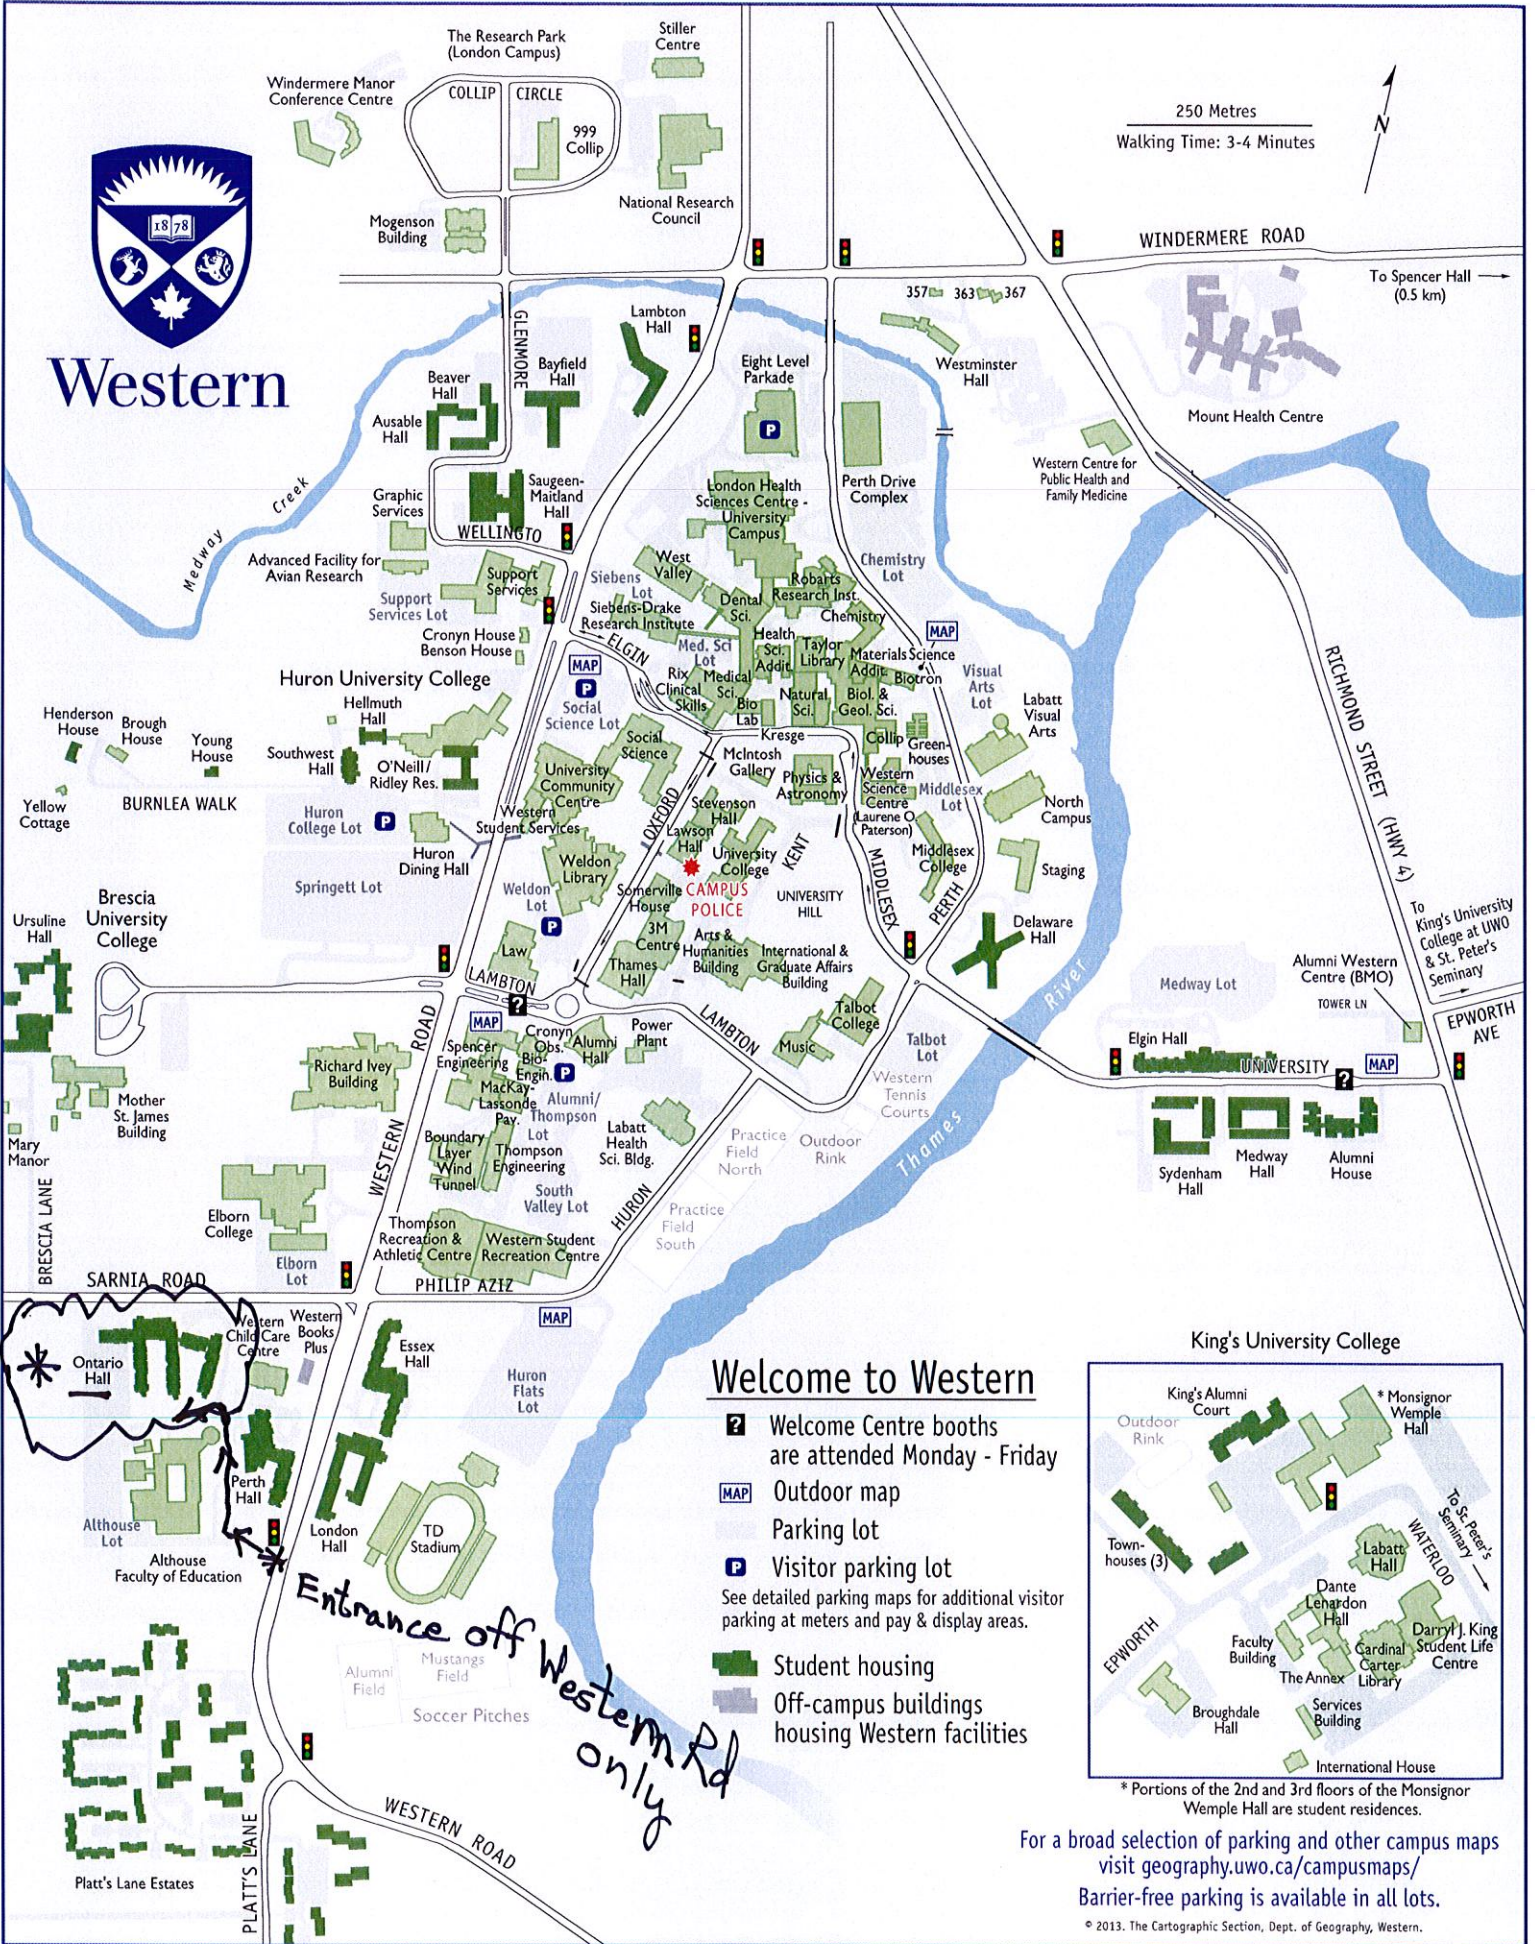

# Western

250 Metres  
Walking Time: 3-4 Minutes

## Welcome to Western

- Welcome Centre booths are attended Monday - Friday
- Outdoor map
- Parking lot
- Visitor parking lot
- See detailed parking maps for additional visitor parking at meters and pay & display areas.
- Student housing
- Off-campus buildings housing Western facilities

*Entrance off Western Rd only*

### King's University College

\* Portions of the 2nd and 3rd floors of the Monsignor Wemple Hall are student residences.

For a broad selection of parking and other campus maps visit [geography.uwo.ca/campusmaps/](http://geography.uwo.ca/campusmaps/)  
Barrier-free parking is available in all lots.