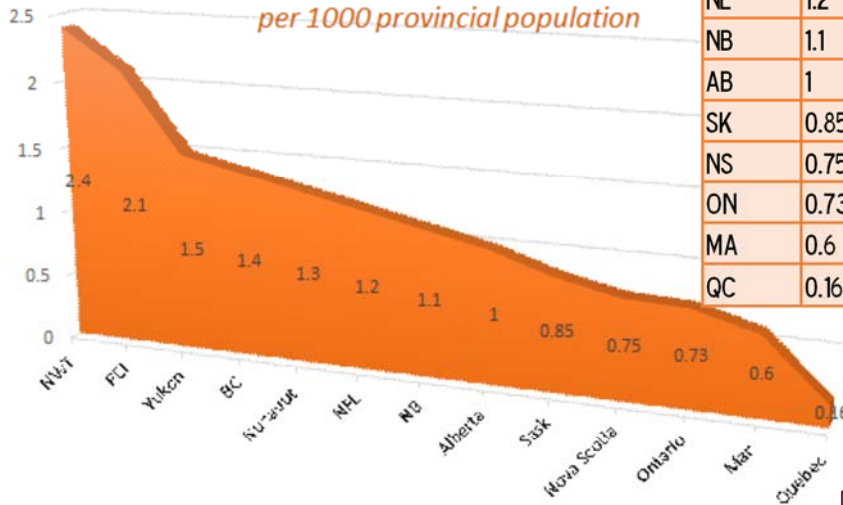

### Rotary Membership by Province

Rotary in Canada by the compass

Most westerly club

Prince Rupert BC District 5040

Most northerly club  
Iqaluit NU District 7040

Most southerly club  
Leamington ON District 6400

District 7820

St. John's + St. John's East NF

Most easterly club

**R  
O  
T  
A  
R  
Y**

Per capita Rotary membership  
per 1000 provincial population

NT	2.4
PE	2.1
YT	1.5
BC	1.4
NU	1.3
NL	1.2
NB	1.1
AB	1
SK	0.85
NS	0.75
ON	0.73
MA	0.6
QC	0.16