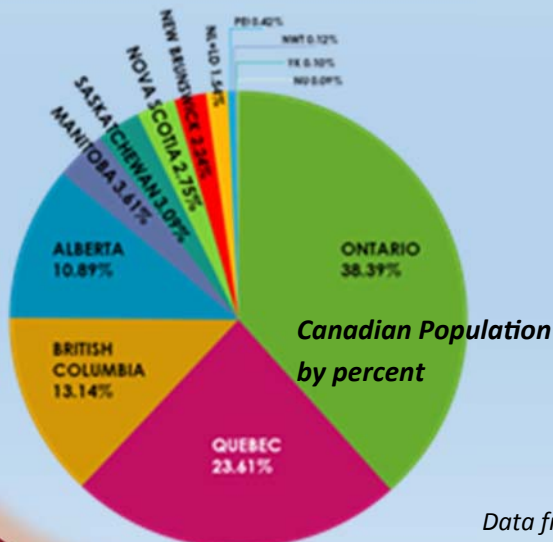

CANADIAN ROTARY CLUBS ARE
LOCATED IN FIVE DIFFERENT RI ZONES
24, 25, 28, 29, 32

Infographic by
PDG Chris Offer

Data from RI online directory & Census