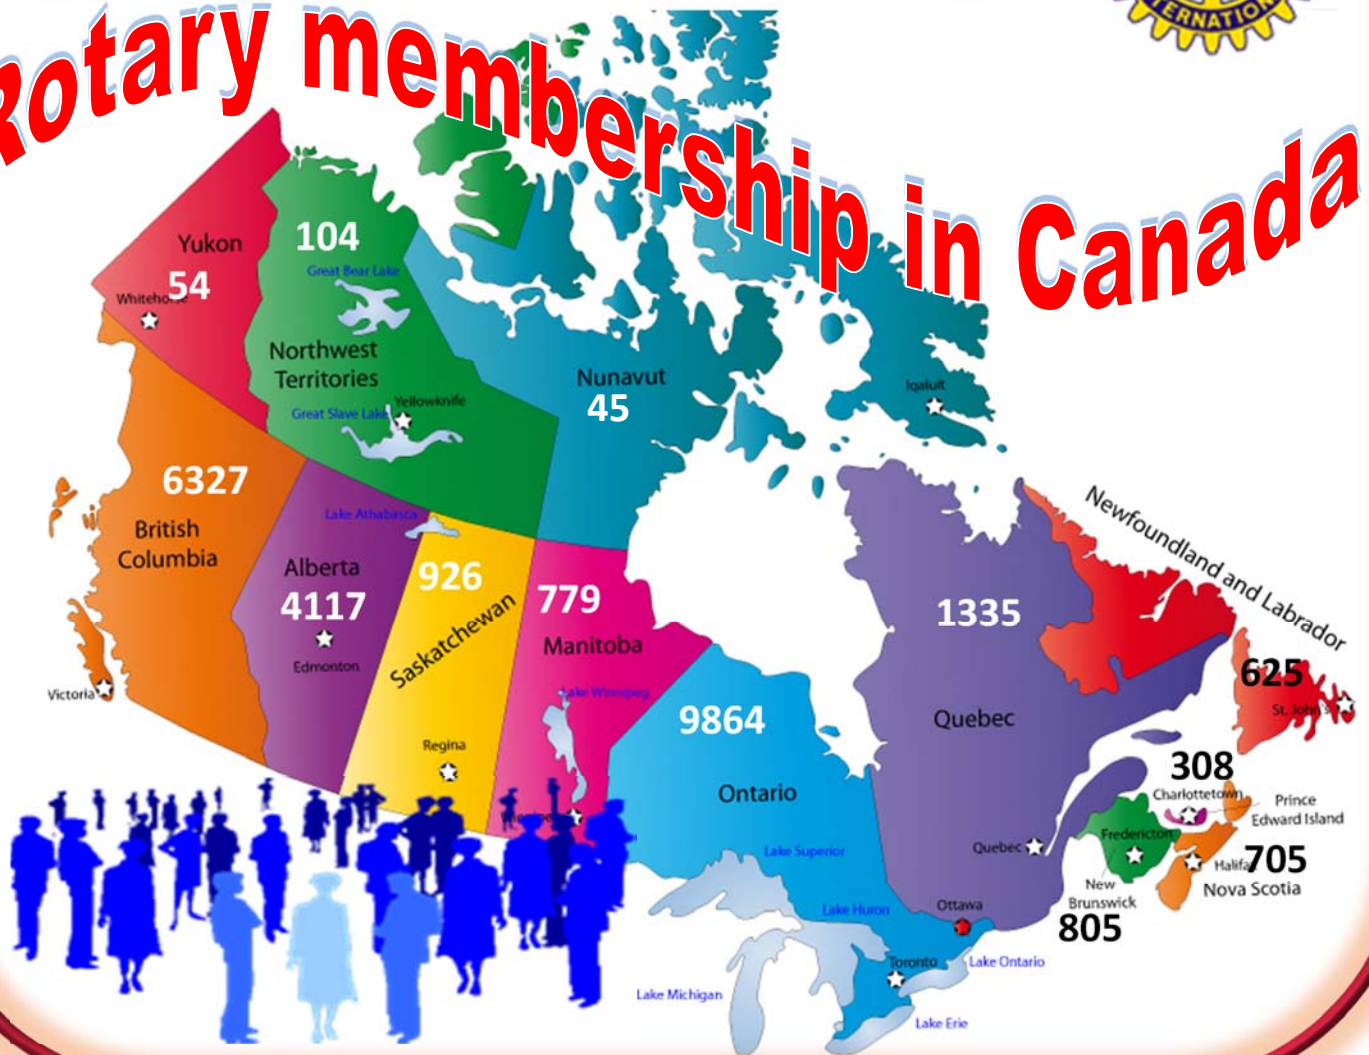

Canada

Prince-Edward-Island  
Newfoundland-Labrador

Quebec  
Nova-Scotia  
New-Brunswick  
Yukon  
Saskatchewan

# rotary

Nunavut Alberta

Rotary-International

North-West-Territories

Rotary-Canada

British-Columbia

Ontario

Manitoba

## Rotary membership in Canada

### Rotary Membership by Province

Rotary in Canada by the compass

Most westerly club

Prince Rupert BC District 5040

Most northerly club  
Iqaluit NU District 7040

Most southerly club  
Leamington ON District 6400