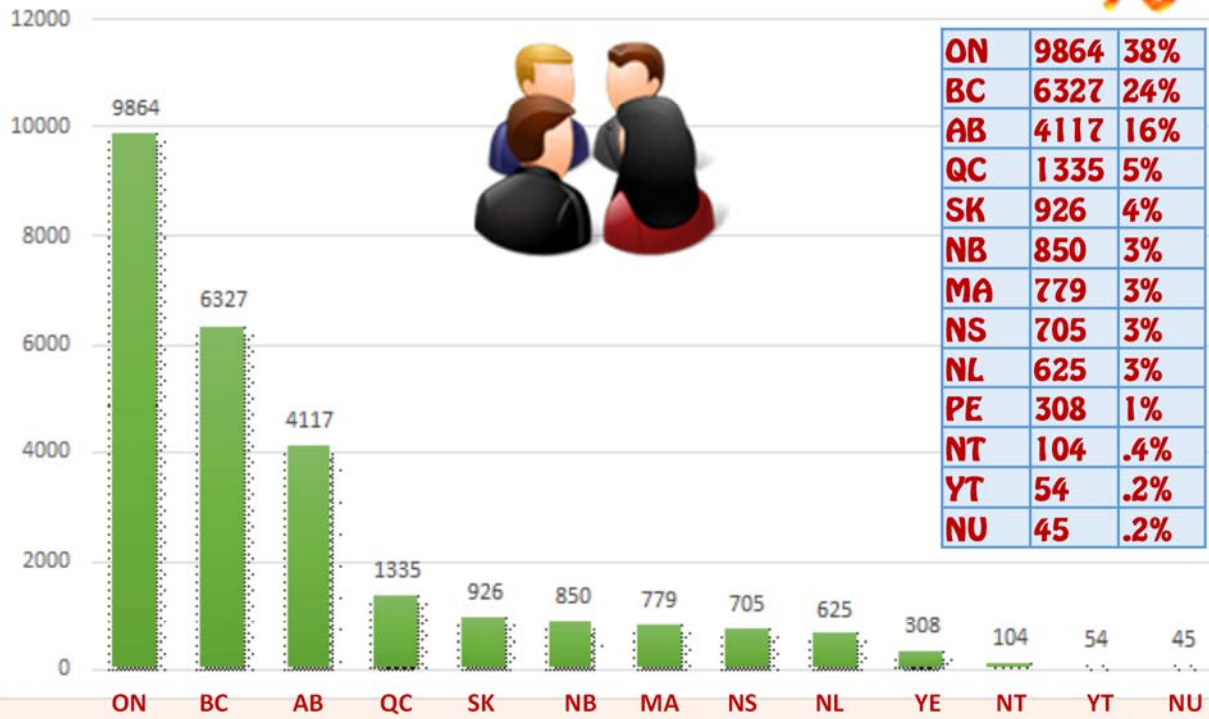

## Rotary membership in Canada

### Clubs by Province

ON	275
BC	176
AB	95
QC	48
SK	27
NB	29
MA	23
NS	25
NL	18
PE	6
NT	3
YT	3
NU	1

There are 23 Districts with clubs in Canada, 14 also have clubs in USA

There are more Rotarians on Vancouver Island (1491) than in 7 provinces

### Rotary Membership by Province

Rotary in Canada by the compass

Most westerly club

Prince Rupert BC District 5040

Most northerly club  
Iqaluit NU District 7040

Most southerly club  
Leamington ON District 6400