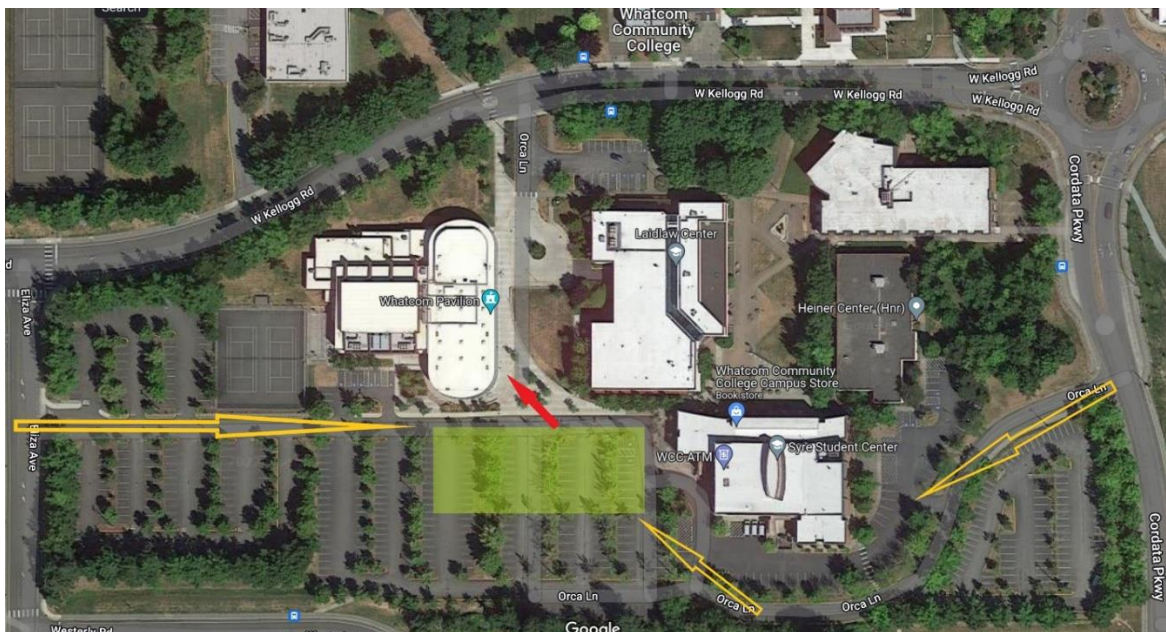

Club of
Bellingham

Whatcom
COMMUNITY COLLEGE

ANNOUNCING!

Our new Rotary meeting location at
Whatcom Community College

STARTING AUGUST 1st!

The buildings address is 241 W Kellogg Rd. But this is not where you park. There is no parking off of Kellogg Road. You must enter parking off either Eliza Ave or Cordata Parkway. You are looking for the YELLOW lot (look on light poles for Y2 or Y3).

Enter from Eliza Ave: the driveway between Kellogg Rd and Westerly Rd has a driveway into the campus, follow that about 200 yards until it slopes down, park in the area between the three buildings.

Enter from Cordata Parkway: Just north of the WTA station and Cruisin Coffee before the round about is Orca Lane, take Orca Lane around the first two buildings until you find a large parking lot between three buildings.

Google maps directions to parking <https://goo.gl/maps/Ng1vkLwcFj19vfTV8>