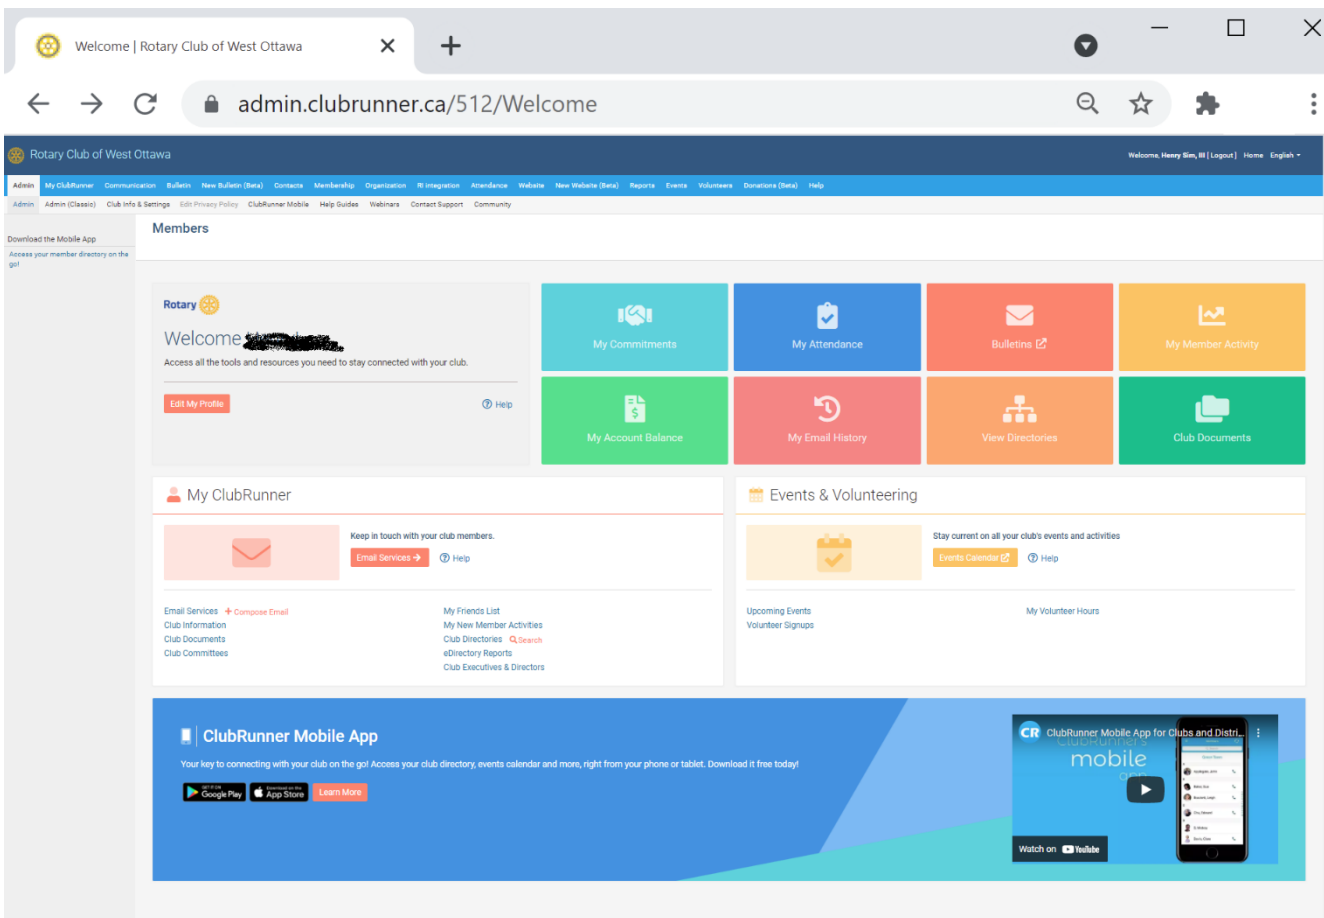

5.1. More on that later