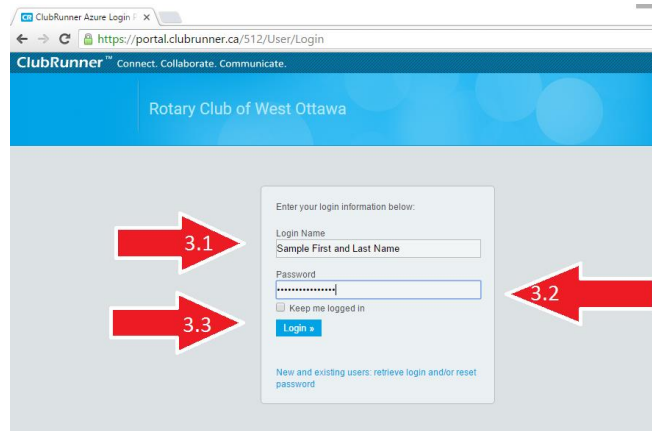

How do I log into the RCWO Web Site

1. In your Browser, go to the URL **RCWO.ORG**

2. Click on "Member login"

3. A new screen will pop up. Enter your
 - 3.1. user name
 - 3.2. password
 - 3.3. and then Click Login

How do I log into the RCWO Web Site

4. The home screen will appear with “Welcome “ and your name (blanked out in the image).

5. Click on Member Area to access your profile including address, photo, etc. –