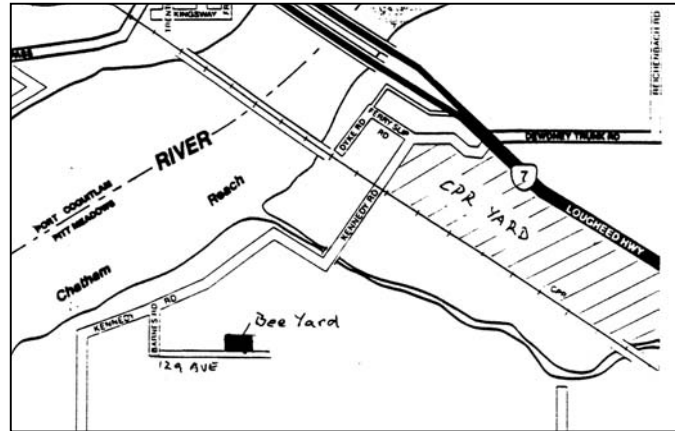

'BEE' THERE AT THE 5TH ANNUAL FAMILY OF ROTARY BARBECUE

SATURDAY August 18, 3:00 PM at Vladimir & Zdenka's Honey Bee Farm
This is a "By Donation" event: all donations to Rotary Foundation

LOCATION: Vlad's Apiary
 129th Ave. Pitt Meadows

At Pitt River Bridge turn left onto Kennedy Rd.
 Over railroad, follow bend in road right, left.
 Left onto Barnes Rd. (sign for Gun Club)
 At the end, left onto 129th Ave.

Vladimir and Zdenka, will be hosting once again this wonderful Family Barbecue + informative social. You'll be able to experience and find out everything there is to know about a "working honey bee farm" Again this year featuring a "Live Auction" with all proceeds going DIRECTLY to the Rotary Foundation.