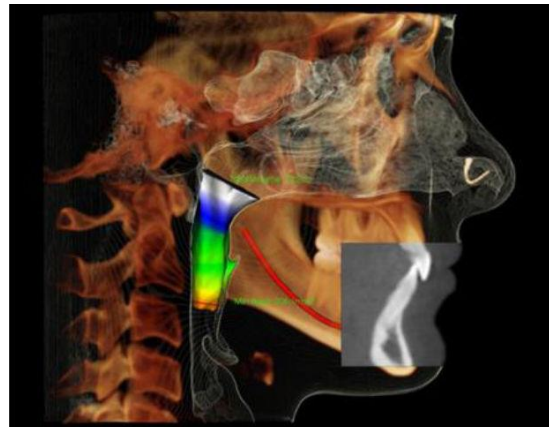

(778) 214 0534

peter@spekconsultancy.com
www.spekconsultancy.com

White's Barbecue and Fireplace Centre
160-2000 Spall Road, Kelowna, B.C.
V1Y 9P6 250-862-3240
www.barbecueandfireplacecentre.com/

Okanagan's Dental Cone Beam CT Specialists