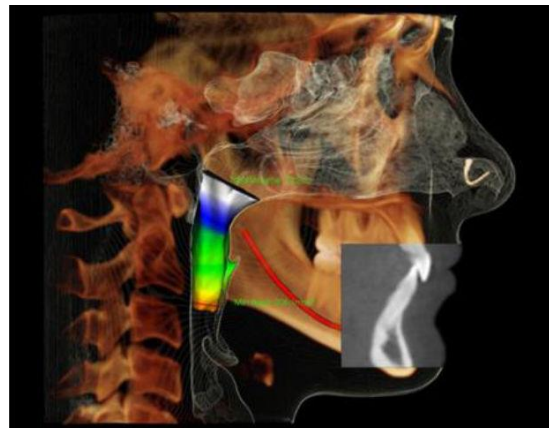

(778) 214 0534

peter@spekconsultancy.com
www.spekconsultancy.com

White's Barbecue and Fireplace Centre
160-2000 Spall Road, Kelowna, B.C.
V1Y 9P6 250-862-3240
www.barbecueandfireplacecentre.com/

Okanagan's Dental Cone Beam CT Specialists