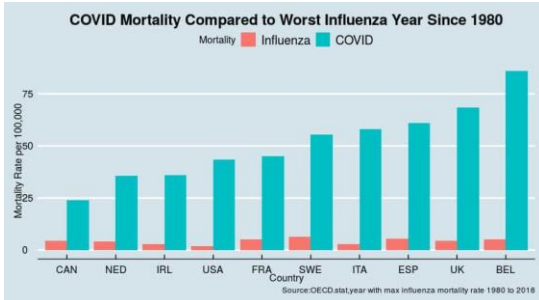

It was a sad
and
disappointing day
when I discovered my
Universal Remote Control
did not,
in fact,
control the Universe.

(Not even remotely.)

GALLERY

Curiosity by The Lady Wolfheart Ukn)

GUEST SPEAKER

There was no guest speaker at this meeting.