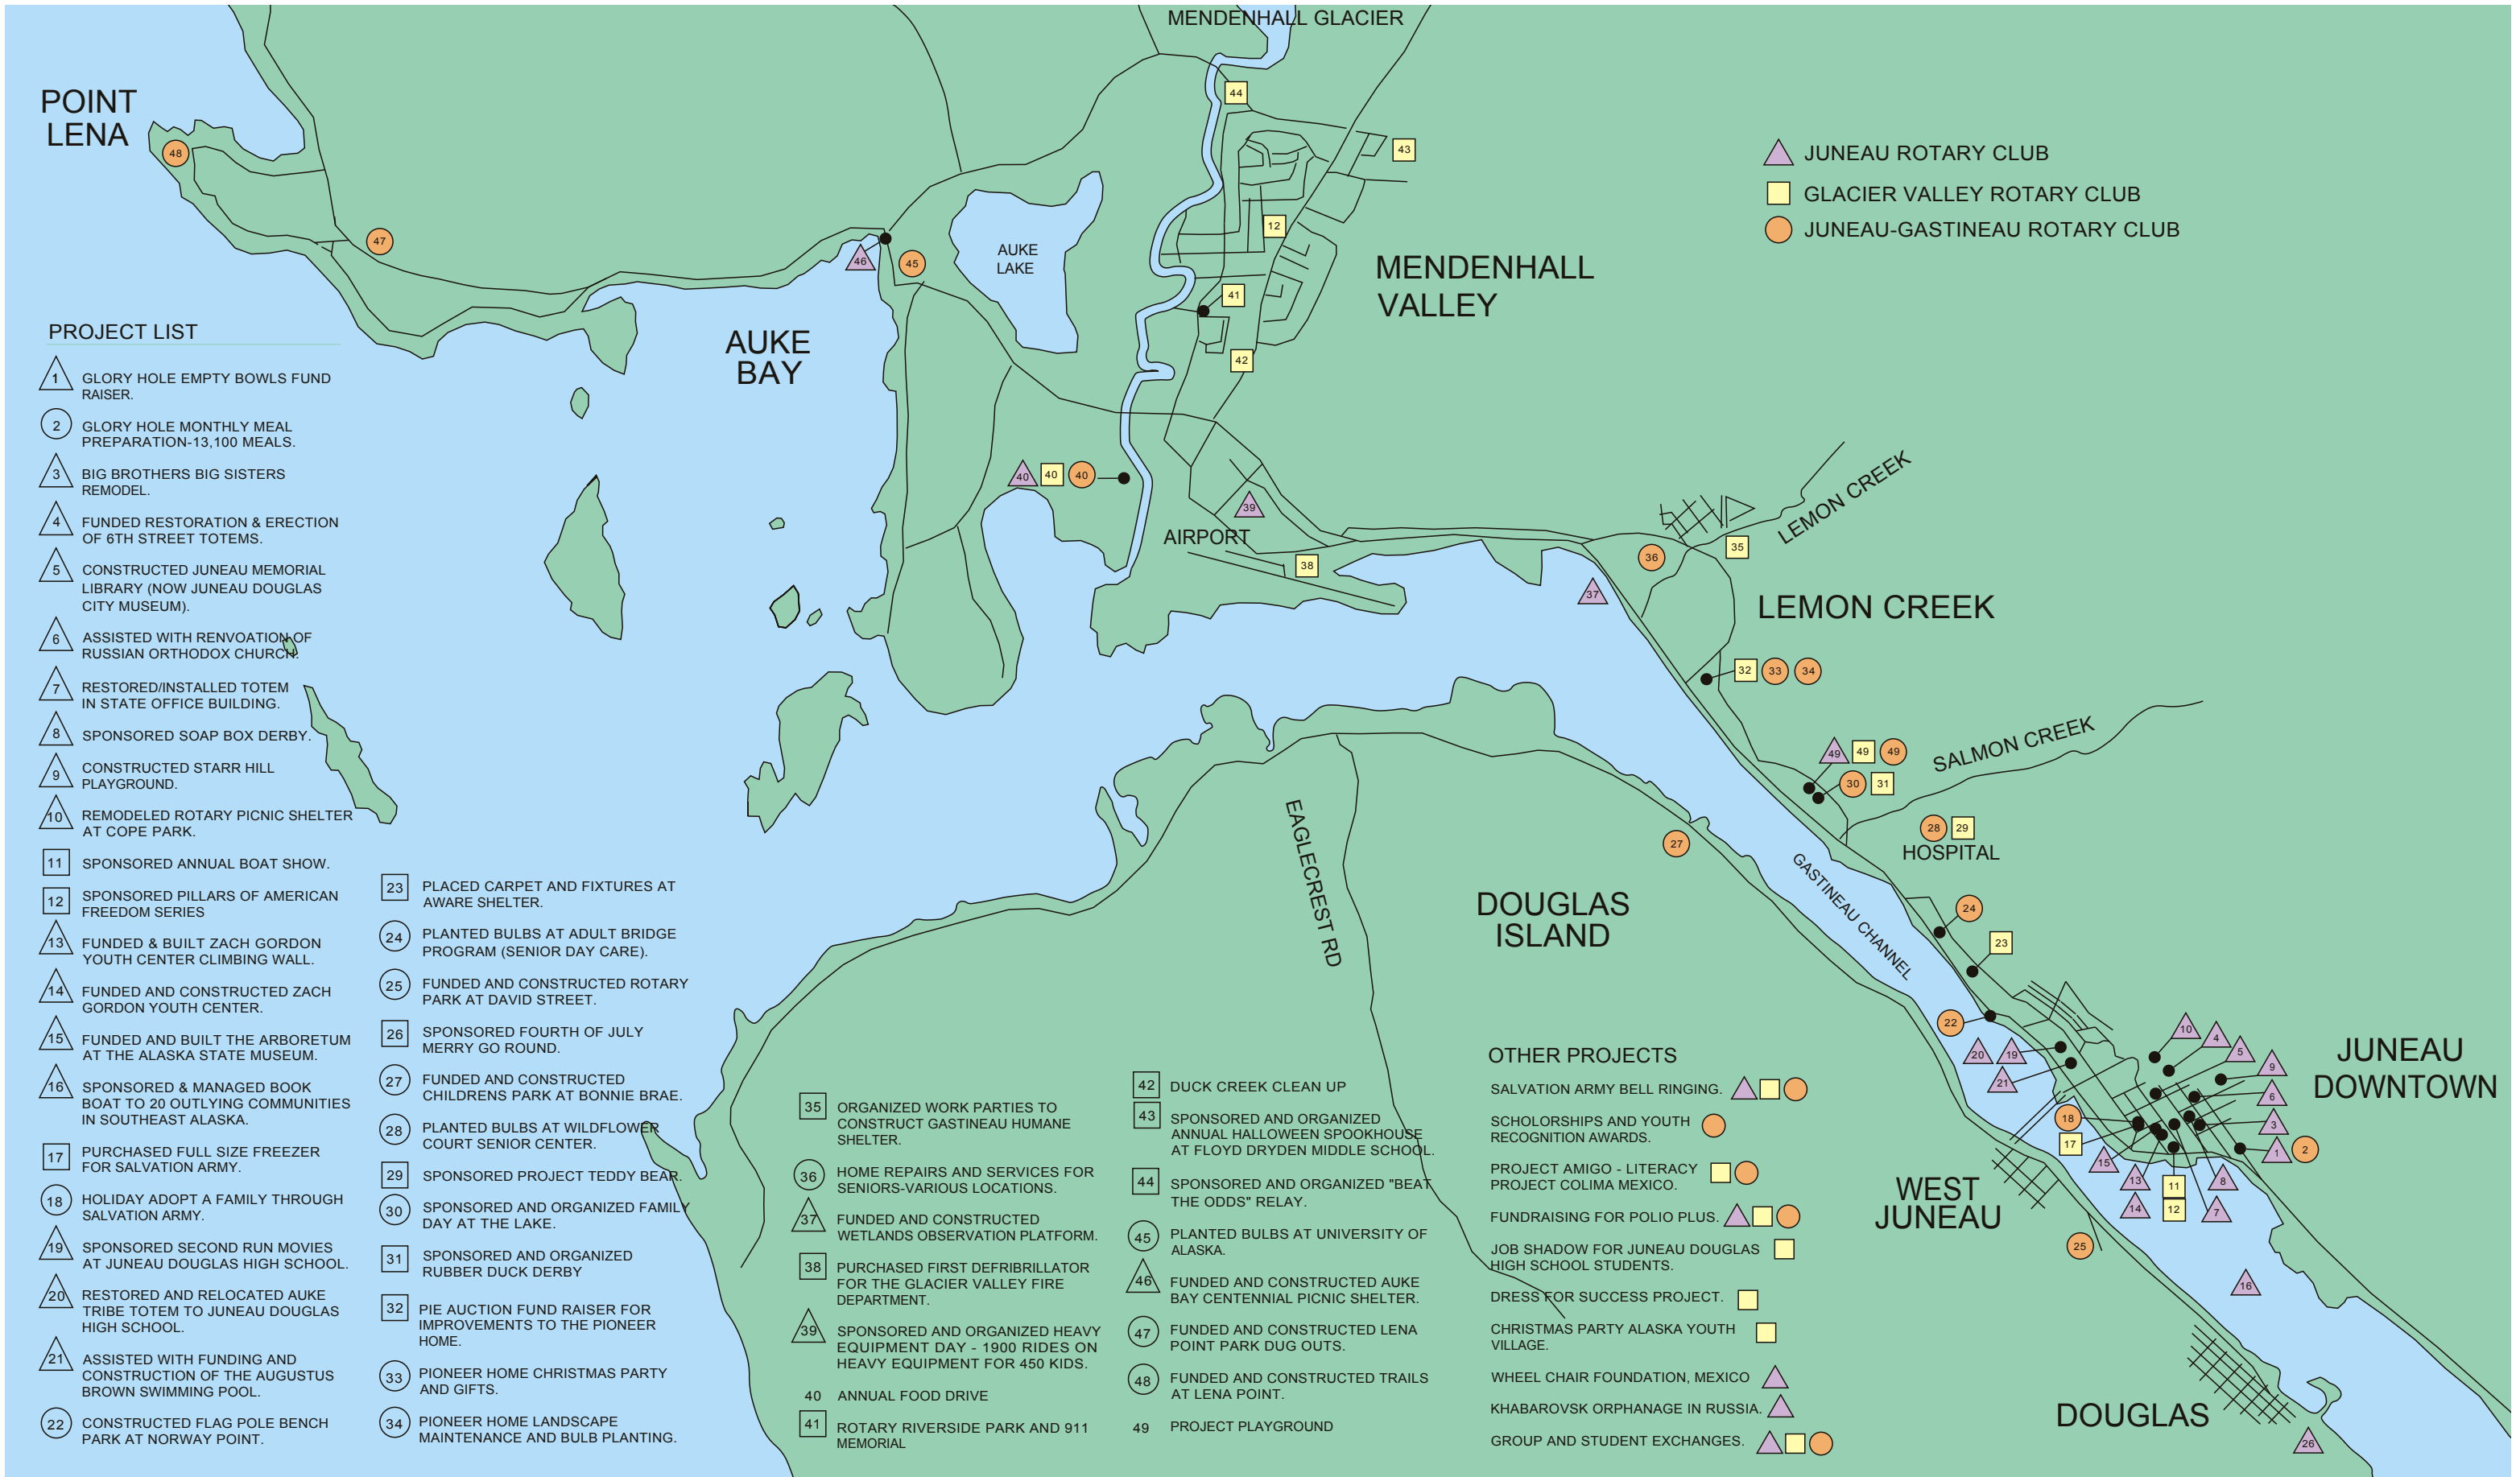

JUNEAU ROTARY CLUB PROJECTS

JUNEAU, ALASKA

NORTH

POINT
LENA

PROJECT LIST

- 1 GLORY HOLE EMPTY BOWLS FUND RAISER.
- 2 GLORY HOLE MONTHLY MEAL PREPARATION-13,100 MEALS.
- 3 BIG BROTHERS BIG SISTERS REMODEL.
- 4 FUNDED RESTORATION & ERECTION OF 6TH STREET TOTEMS.
- 5 CONSTRUCTED JUNEAU MEMORIAL LIBRARY (NOW JUNEAU DOUGLAS CITY MUSEUM).
- 6 ASSISTED WITH RENOVATION OF RUSSIAN ORTHODOX CHURCH.
- 7 RESTORED/INSTALLED TOTEM IN STATE OFFICE BUILDING.
- 8 SPONSORED SOAP BOX DERBY.
- 9 CONSTRUCTED STARR HILL PLAYGROUND.
- 10 REMODELED ROTARY PICNIC SHELTER AT COPE PARK.
- 11 SPONSORED ANNUAL BOAT SHOW.
- 12 SPONSORED PILLARS OF AMERICAN FREEDOM SERIES
- 13 FUNDED & BUILT ZACH GORDON YOUTH CENTER CLIMBING WALL.
- 14 FUNDED AND CONSTRUCTED ZACH GORDON YOUTH CENTER.
- 15 FUNDED AND BUILT THE ARBORETUM AT THE ALASKA STATE MUSEUM.
- 16 SPONSORED & MANAGED BOOK BOAT TO 20 OUTLYING COMMUNITIES IN SOUTHEAST ALASKA.
- 17 PURCHASED FULL SIZE FREEZER FOR SALVATION ARMY.
- 18 HOLIDAY ADOPT A FAMILY THROUGH SALVATION ARMY.
- 19 SPONSORED SECOND RUN MOVIES AT JUNEAU DOUGLAS HIGH SCHOOL.
- 20 RESTORED AND RELOCATED AUKE TRIBE TOTEM TO JUNEAU DOUGLAS HIGH SCHOOL.
- 21 ASSISTED WITH FUNDING AND CONSTRUCTION OF THE AUGUSTUS BROWN SWIMMING POOL.
- 22 CONSTRUCTED FLAG POLE BENCH PARK AT NORWAY POINT.

- 42 DUCK CREEK CLEAN UP
- 43 SPONSORED AND ORGANIZED ANNUAL HALLOWEEN SPOOKHOUSE AT FLOYD DRYDEN MIDDLE SCHOOL.
- 44 SPONSORED AND ORGANIZED "BEAT THE ODDS" RELAY.
- 45 PLANTED BULBS AT UNIVERSITY OF ALASKA.
- 46 FUNDED AND CONSTRUCTED AUKE BAY CENTENNIAL PICNIC SHELTER.
- 47 FUNDED AND CONSTRUCTED LENA POINT PARK DUG OUTS.
- 48 FUNDED AND CONSTRUCTED TRAILS AT LENA POINT.
- 49 PROJECT PLAYGROUND

JUNEAU
DOWNTOWN

WEST
JUNEAU

DOUGLAS

DOUGLAS
ISLAND

MENDENHALL
VALLEY

AUKE
BAY

AIRPORT

LEMON CREEK

SALMON CREEK

HOSPITAL

LEMON CREEK

GASTINEAU CHANNEL

MENDENHALL GLACIER

EAGLECREST RD