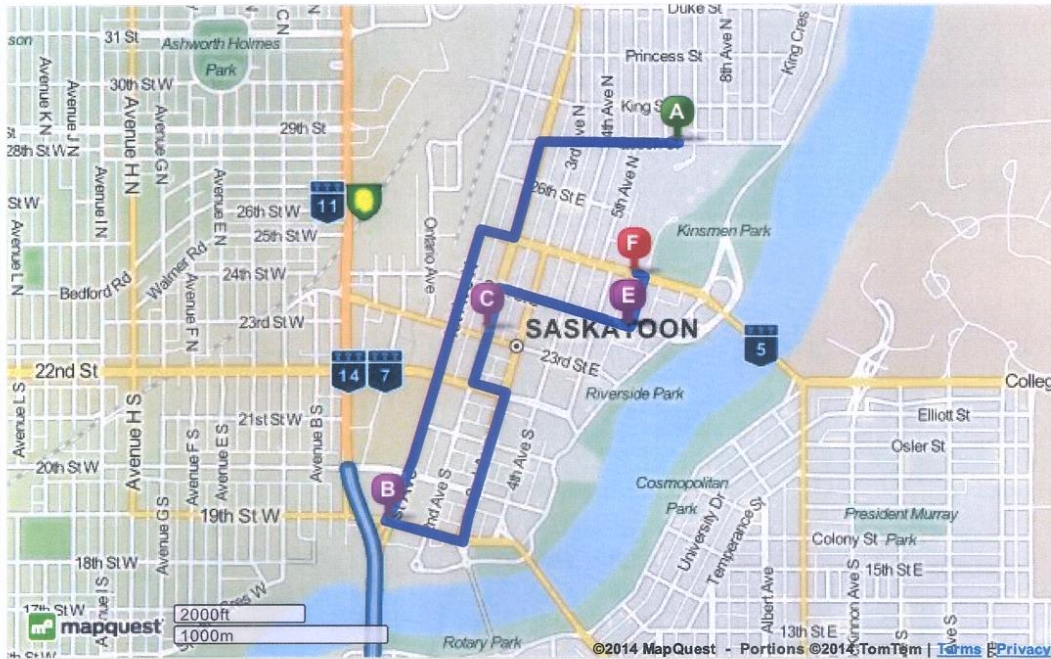

Trip to:

530 25th St E

Saskatoon, SK S7K

4.07 kilometres / 8 minutes

Notes

BOOK TRAVEL with **mapquest** (877) 577-5766

Directions and maps are informational only. We make no warranties on the accuracy of their content, road conditions or route usability or expeditiousness. You assume all risk of use. MapQuest and its suppliers shall not be liable to you for any loss or delay resulting from your use of MapQuest. Your use of MapQuest means you agree to our [Terms of Use](#)