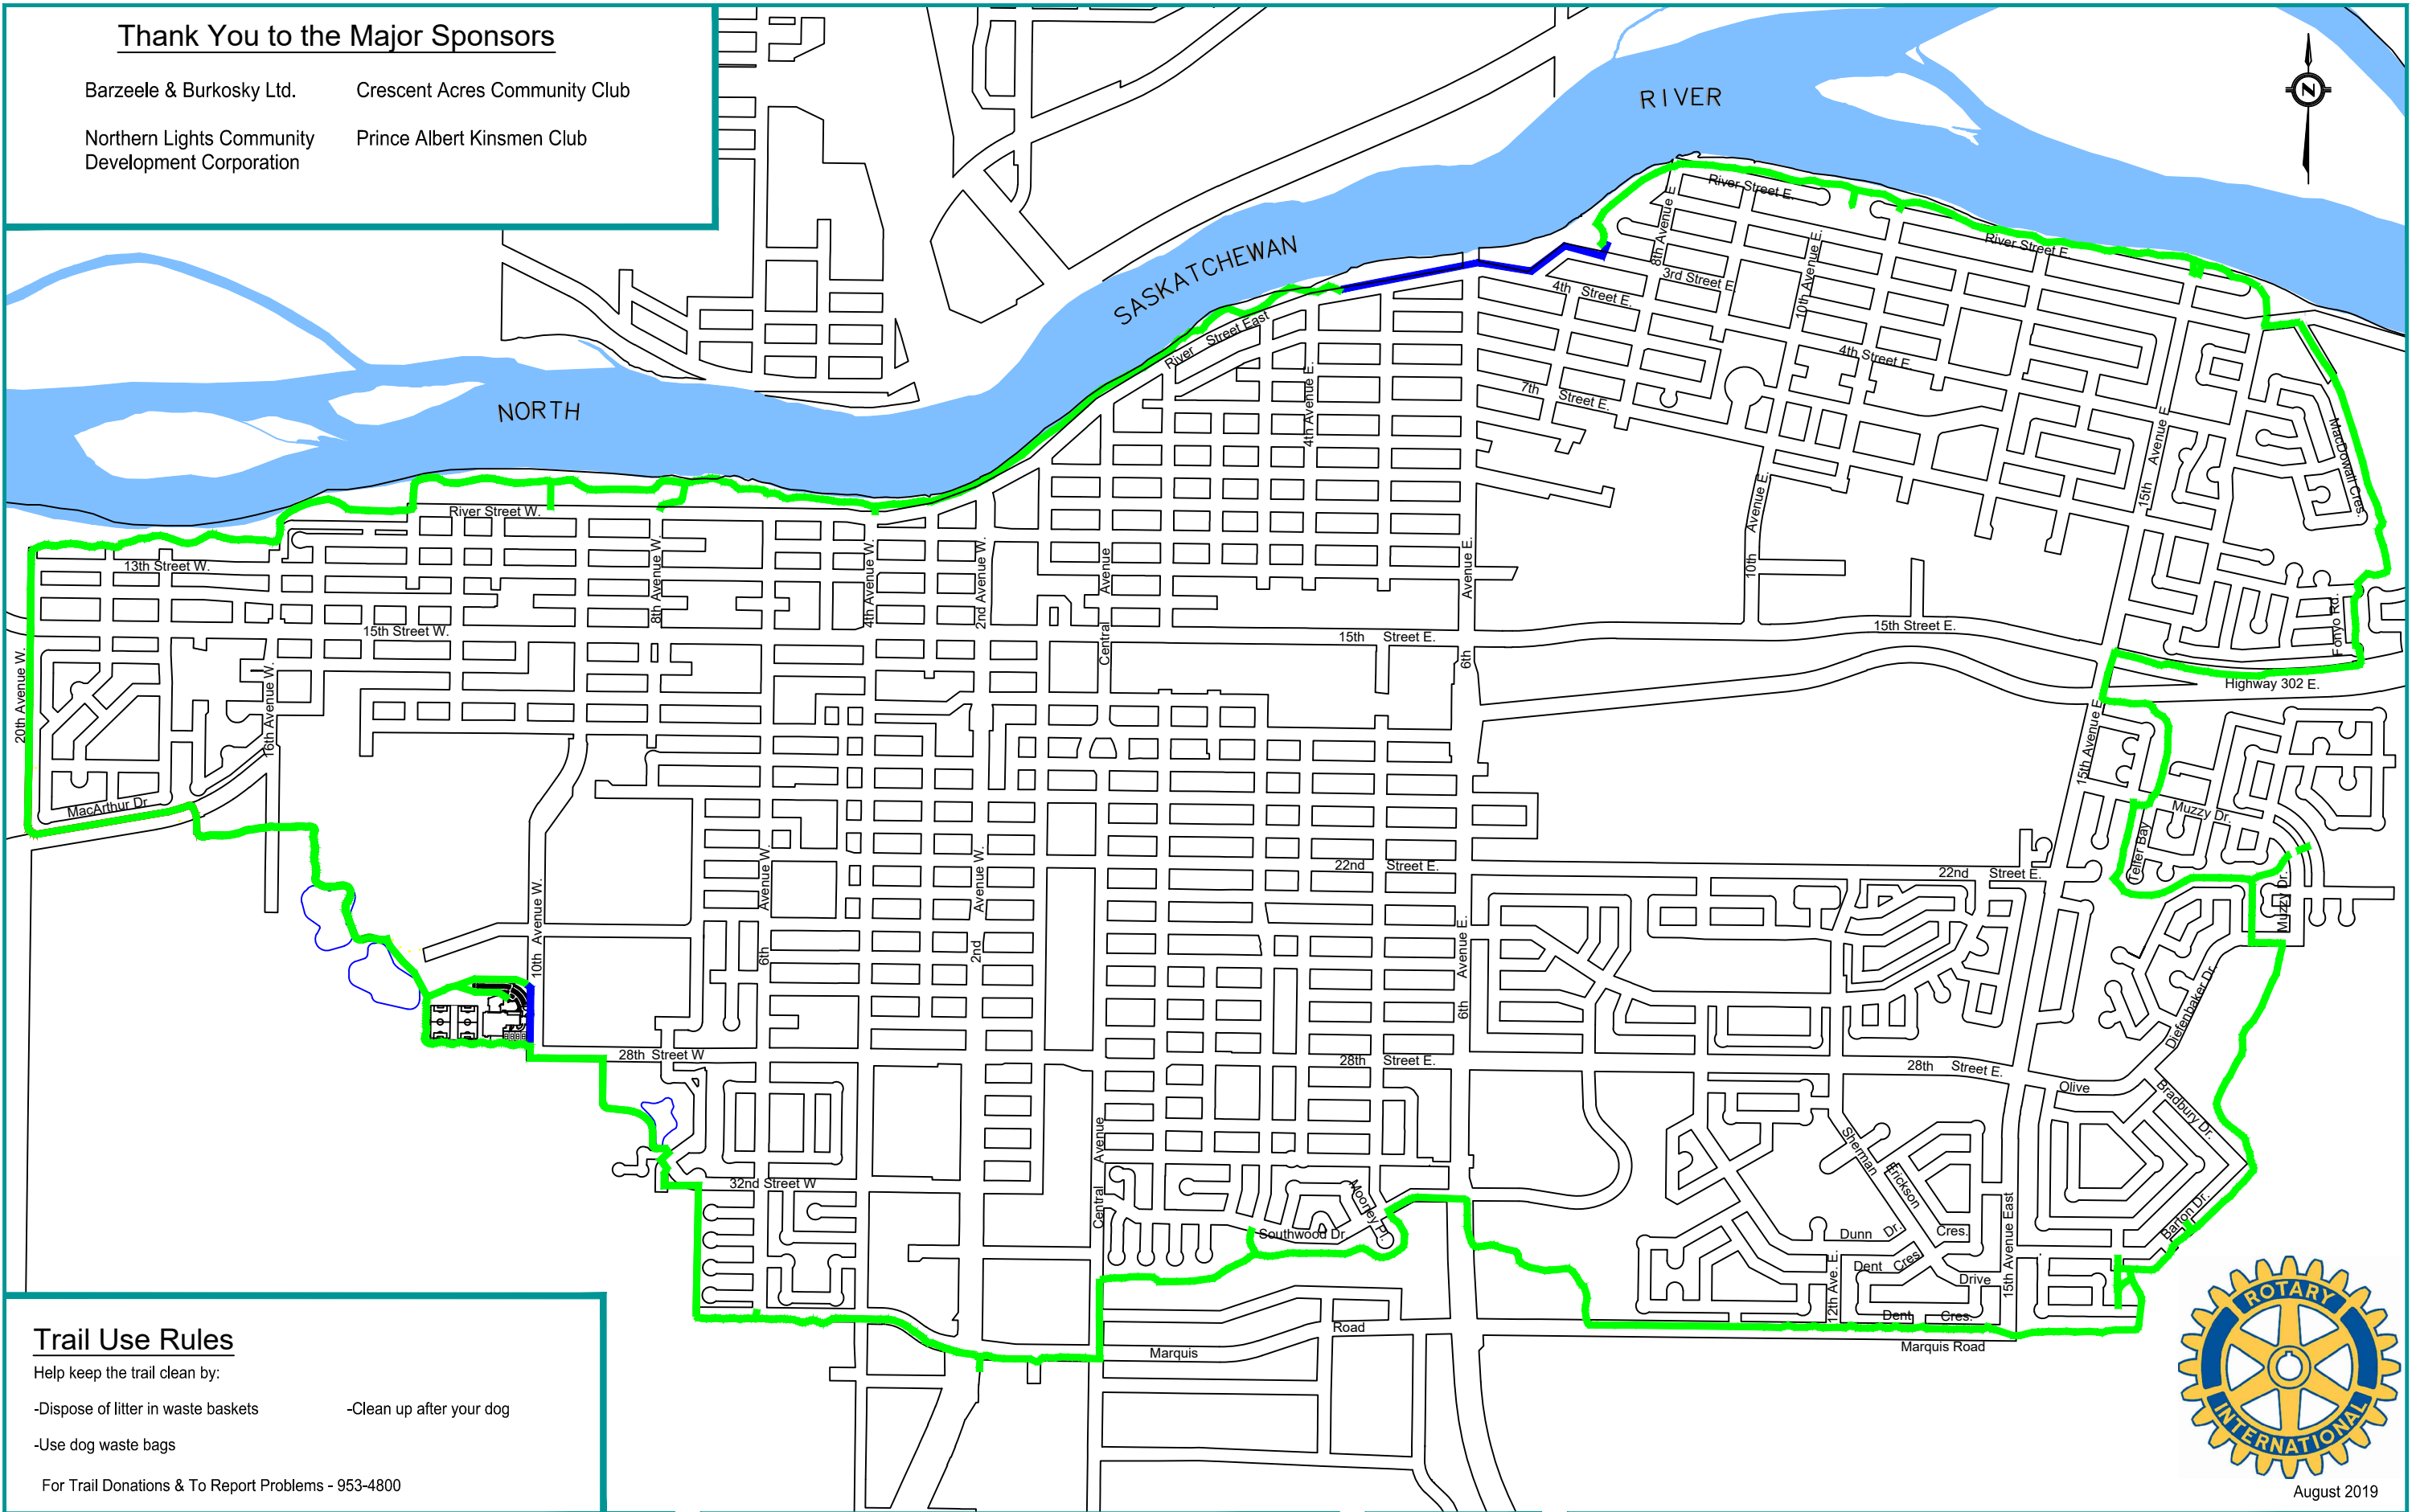

Thank You to the Major Sponsors

- Barzeele & Burkosky Ltd.
- Crescent Acres Community Club
- Northern Lights Community Development Corporation
- Prince Albert Kinsmen Club

Trail Use Rules

Help keep the trail clean by:

- -Dispose of litter in waste baskets
- -Clean up after your dog
- -Use dog waste bags

For Trail Donations & To Report Problems - 953-4800

August 2019

LEGEND

	COMPLETED TRAIL	24.2 kms
	CITY SIDEWALK	1.1 kms

ROTARY TRAIL

CITY OF PRINCE ALBERT
COMMUNITY SERVICES