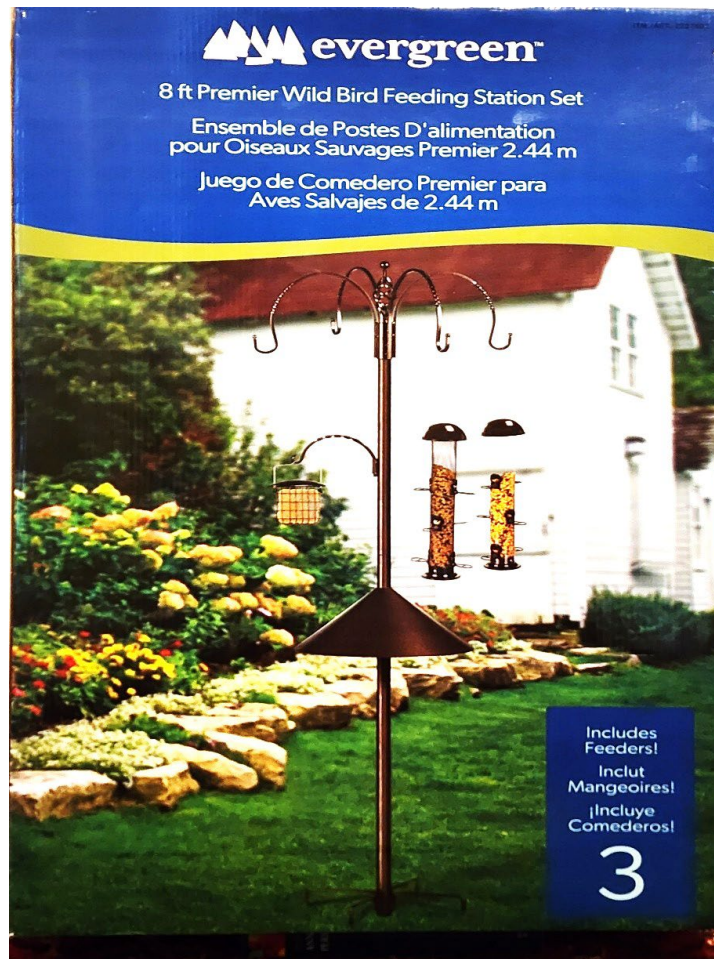

EVERGREEN PREMIER WILD BIRD FEEDING STATION

This easy to assemble premier wild bird feeding station set will attract wild birds to your garden. The set includes 100% steel constructed stand that is rust resistant and bronze-coated that is eight feet tall. It includes three feeders and a steel squirrel baffle that is 17 inches in diameter.