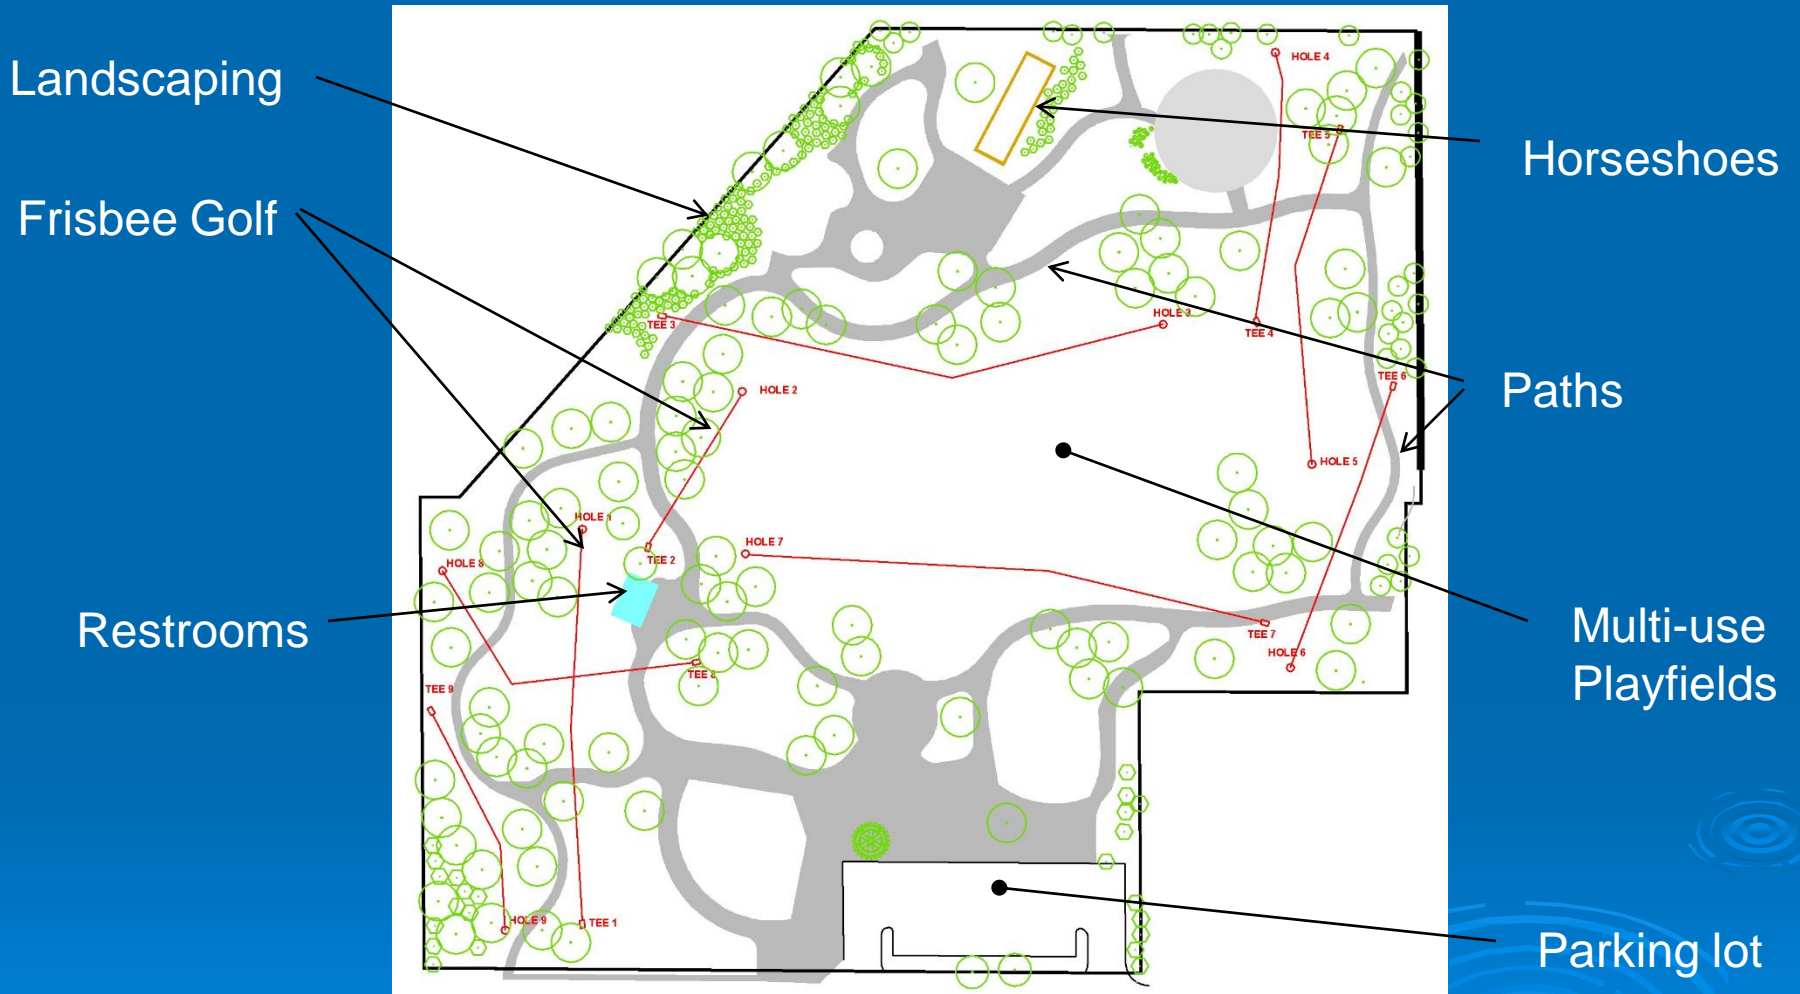

Many Thanks

- Western Heights Neighborhood (Trees and Volunteers)
- LDS Church (Tree Planting)
- Apple Valley Pumping (Portable Restroom)
- Numerous Individual Contributions

Many Thanks

Volunteer Hours

Over 2,500

Preparation for Park Opening May 2005

- Parking Lot Construction
 - Restroom
 - Frisbee Golf Course
 - City to Construct Maple Street
 - Auction
 - Additional Fundraising
- 

Park Opening May 2005

City of Wenatchee Rotary Park

Finishing the Park

City of Wenatchee Rotary Park

Finishing the Park

Playground

Interactive
Water
Feature

Picnic Shelter

Amphitheater

Basketball
Court