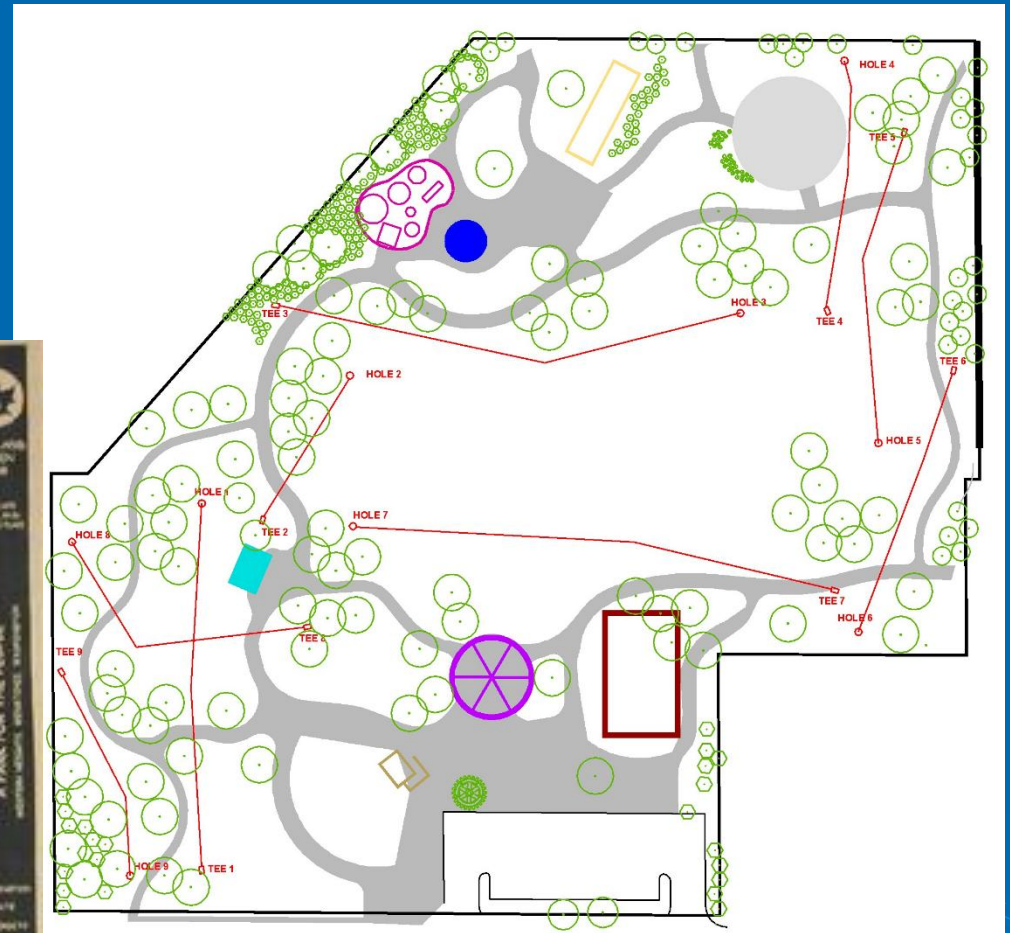

June 2004

Project History

Community Working Together

Wenatchee North
Wenatchee Downtown
Wenatchee Sunrise

Project History

City of Wenatchee Rotary Park

Progress 2004 – Ground Breaking

Progress 2004

Preparation for Park Opening May 2005

- Parking Lot Construction
 - Restroom
 - Frisbee Golf Course
 - City to Construct Maple Street
 - Auction
 - Additional Fundraising
- 

Park Opening May 2005

City of Wenatchee Rotary Park

Finishing the Park

City of Wenatchee Rotary Park

Finishing the Park

Playground

Interactive
Water
Feature

Picnic Shelter

Amphitheater

Basketball
Court

Phase II Expansion

City of Wenatchee Rotary Park

Interactive Water Feature

Phase II
Expansion

City of Wenatchee Rotary Park

Picnic Shelter

Tables and Trash Receptacles

Phase II
Expansion