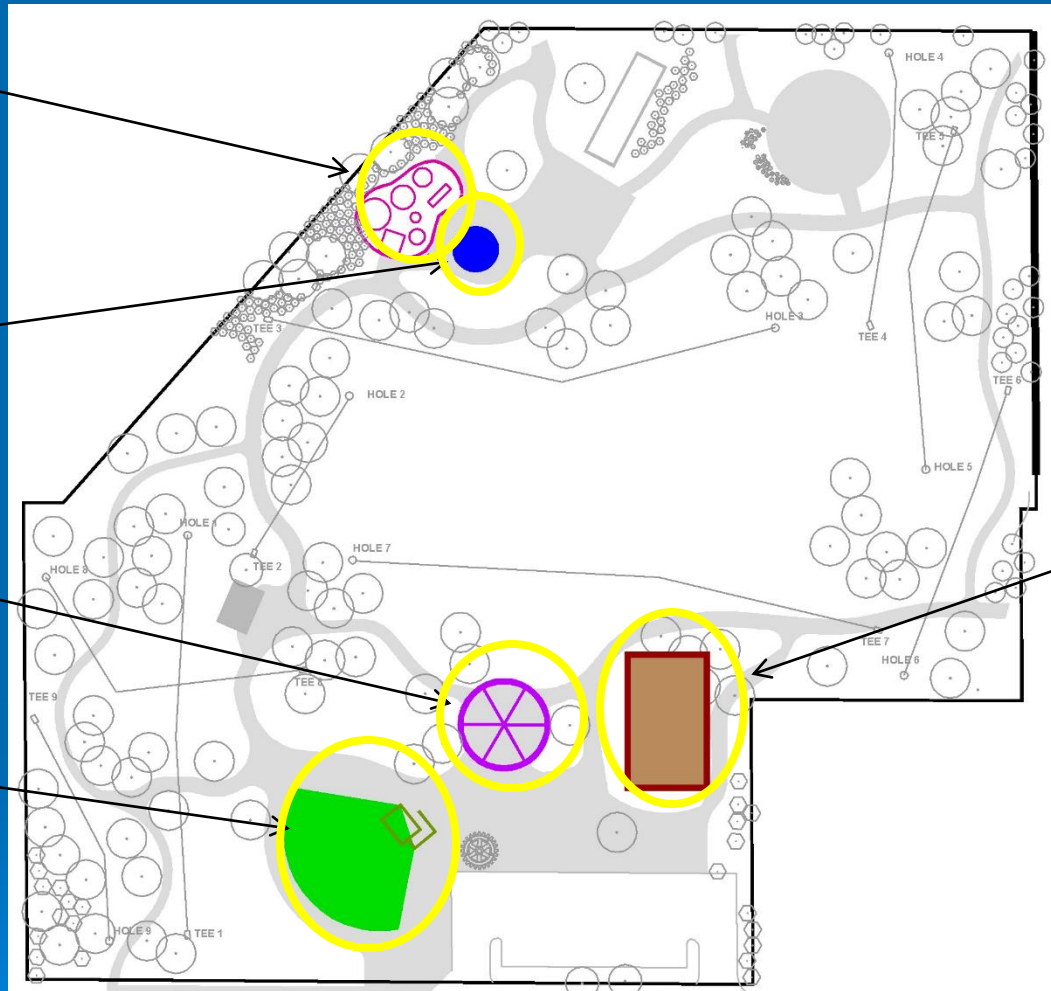

Finishing the Park

City of Wenatchee Rotary Park

Finishing the Park

Playground

Interactive
Water
Feature

Picnic Shelter

Amphitheater

Basketball
Court

City of Wenatchee Rotary Park

Basketball Court

Phase II Expansion

City of Wenatchee Rotary Park

Amphitheater

Phase II Expansion

City of Wenatchee Rotary Park

Playground

Phase II Expansion

City of Wenatchee Rotary Park

Interactive Water Feature

Phase II
Expansion

City of Wenatchee Rotary Park

Picnic Shelter

Tables and Trash Receptacles

Phase II
Expansion