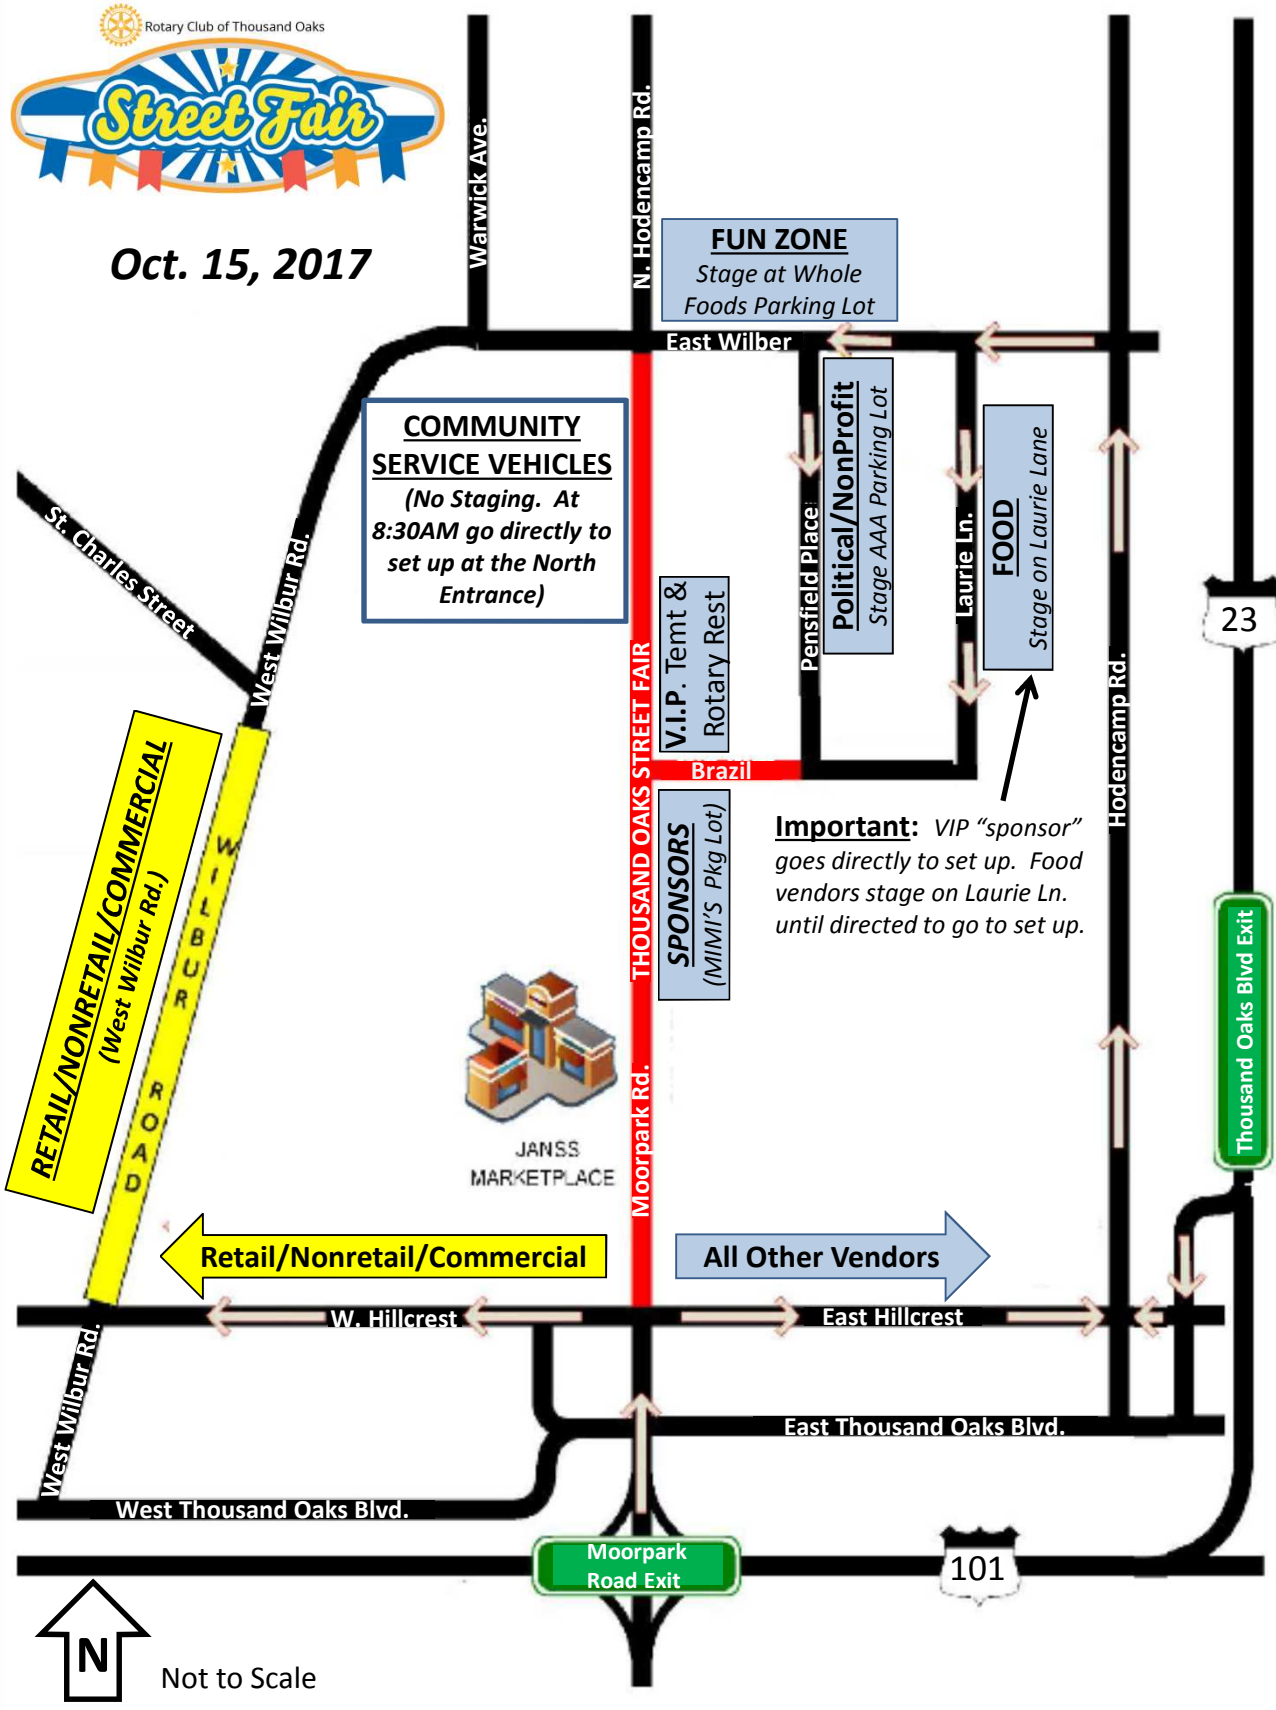

Oct. 15, 2017

**COMMUNITY SERVICE VEHICLES**  
 (No Staging. At 8:30AM go directly to set up at the North Entrance)

**FUN ZONE**  
 Stage at Whole Foods Parking Lot

V.I.P. Temt & Rotary Rest

**Political/NonProfit**  
 Stage AAA Parking Lot

**FOOD**  
 Stage on Laurie Lane

**SPONSORS**  
 (MIMI'S Pkg Lot)

**Important:** VIP "sponsor" goes directly to set up. Food vendors stage on Laurie Ln. until directed to go to set up.

**Retail/Nonretail/Commercial**

**All Other Vendors**

Not to Scale

# VENDOR APPROACH & STAGING