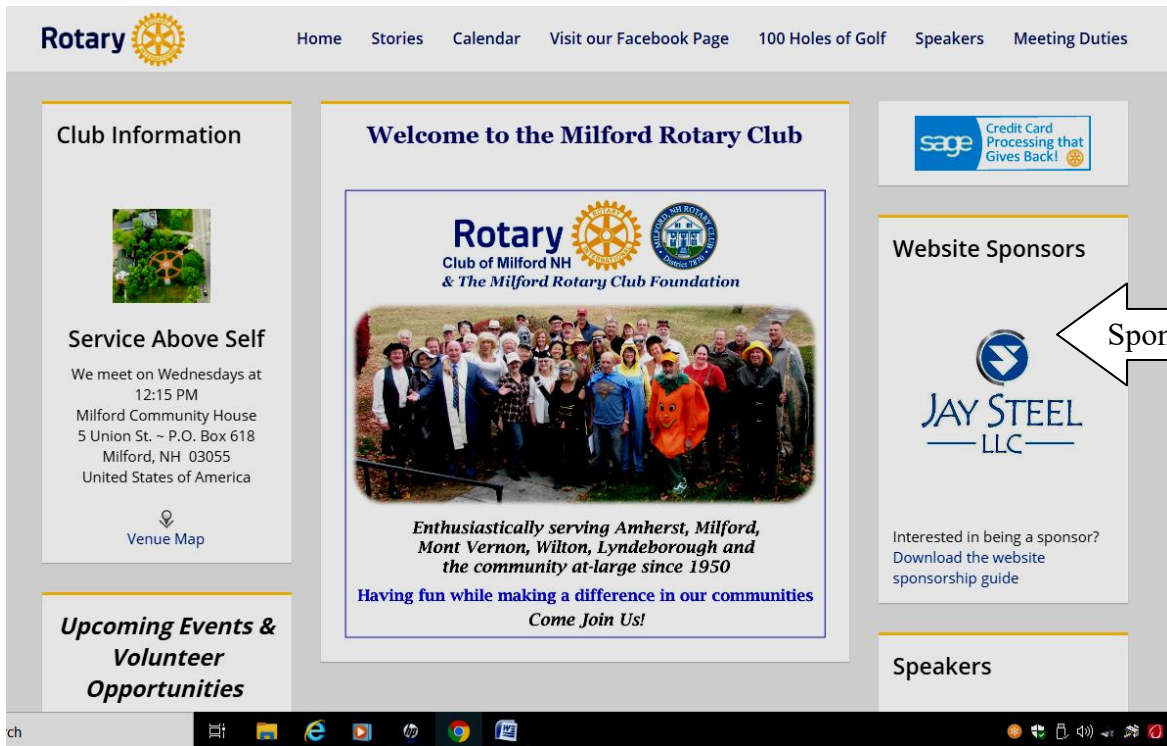

Milford Rotary Club
Club Website Sponsorship Information

Contact: Rotarian Janet Langdell (603) 673-2876 Langdell508@comcast.net

Thank you for your interest in sponsoring Milford Rotary Club's website!

- ❖ Your logo will appear in the Sponsors' Area of the Homepage and on selected content pages including the Calendar and Speakers pages.