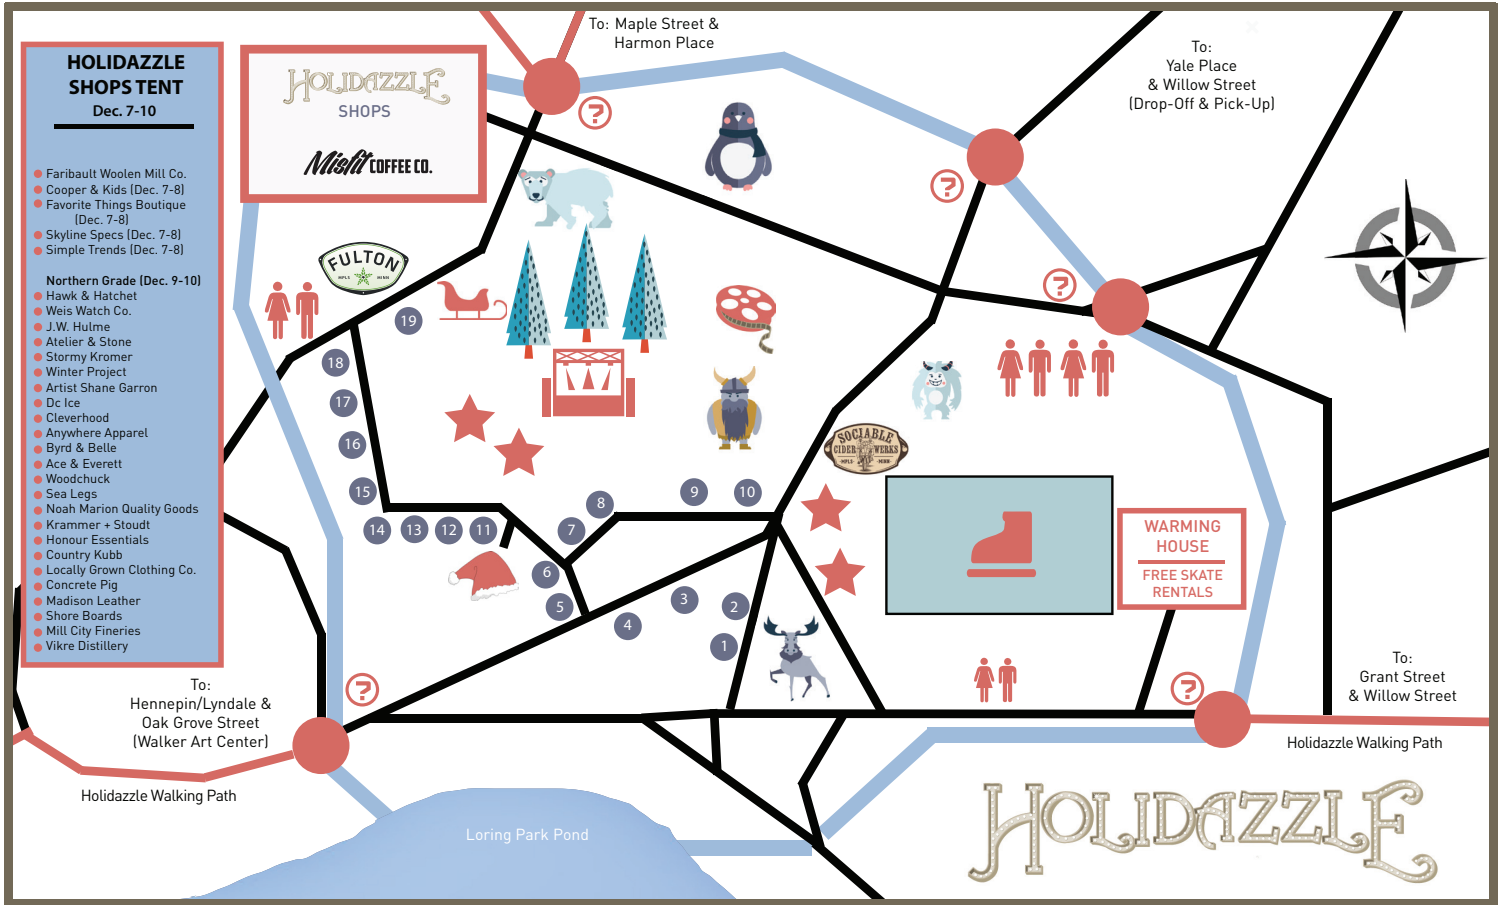

HOLIDAZZLE

Site Map | December 7 - December 10

HOLIDAZZLE SITE MAP KEY

- HOLIDAZZLE ENTRANCES
- HOLIDAZZLE WALKING PATHS
- HOLIDAZZLE SITE
- LORING PARK WALKWAYS
- VISIT SANTA CLAUS
- HOLIDAZZLE MOVIE SCREEN
- RESTROOMS
- HOLIDAZZLE KIDS ZONE
- INTERACTIVE ART INSTALLATIONS
A CHRISTOPHER LUTTER-GARDELLA CREATION
- MINNEAPOLIS WINTERSKATE ICE RINK
- WARMING HOUSE
COURTESY OF CENTERPOINT ENERGY
- PERFORMANCE STAGE
- HOLIDAZZLE BONFIRE LOCATIONS
- HOLIDAZZLE GREETERS / GUEST SERVICES
- HOLIDAZZLE SLEIGH (PHOTOS)
- HOLIDAZZLE TREES

HOLIDAZZLE VENDOR MAP KEY

- | | | |
|--|---------------------------------|---|
| The Cookie Cups | Holidazzle Beverages | The Purple Tree |
| Cindy's Cinnamon Roasted Nuts | Kramarczuk's Sausages | KCM Woodworks |
| Fair Faves
Local Cheese Curds/
Specialty Mini Donuts | The Thirsty Whale Bakery | The Beer Dabbler |
| Walt'z Wings & BBQ | The Abbey Alpacas | Fulton Beer Garden |
| Twin Cities Paella | Triple Crown Hats | Sociable Cider Werks |
| Poffertjes and More | Love Your Melon/
WinterCraft | Holidazzle Shops
& Misfit Coffee Co. |
| Pierogi's Wonderland | Hippy Feet | |
| K-Town Street Foods | Three Rivers
Farm Syrup | |