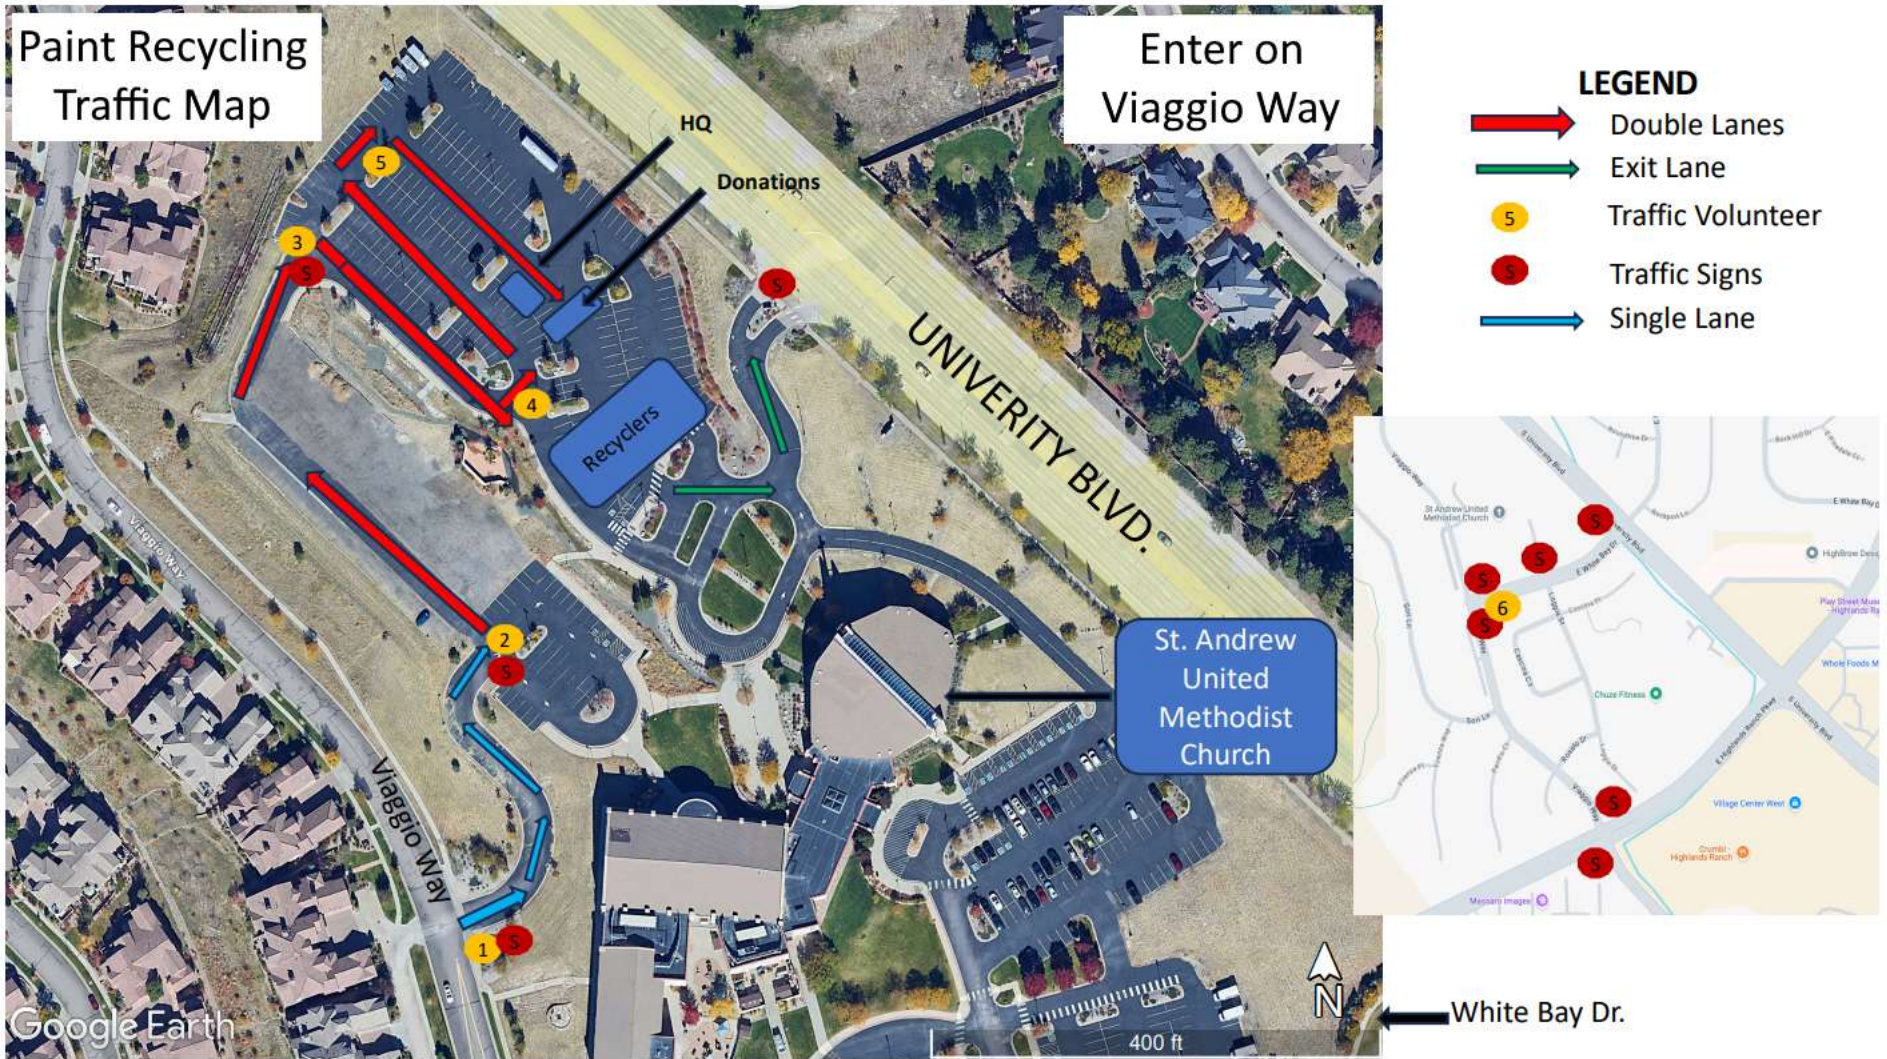

# 6<sup>th</sup> Annual Paint Recycling Event

Cars enter the church parking lot from Viaggio Way, and exit the event onto University Blvd.