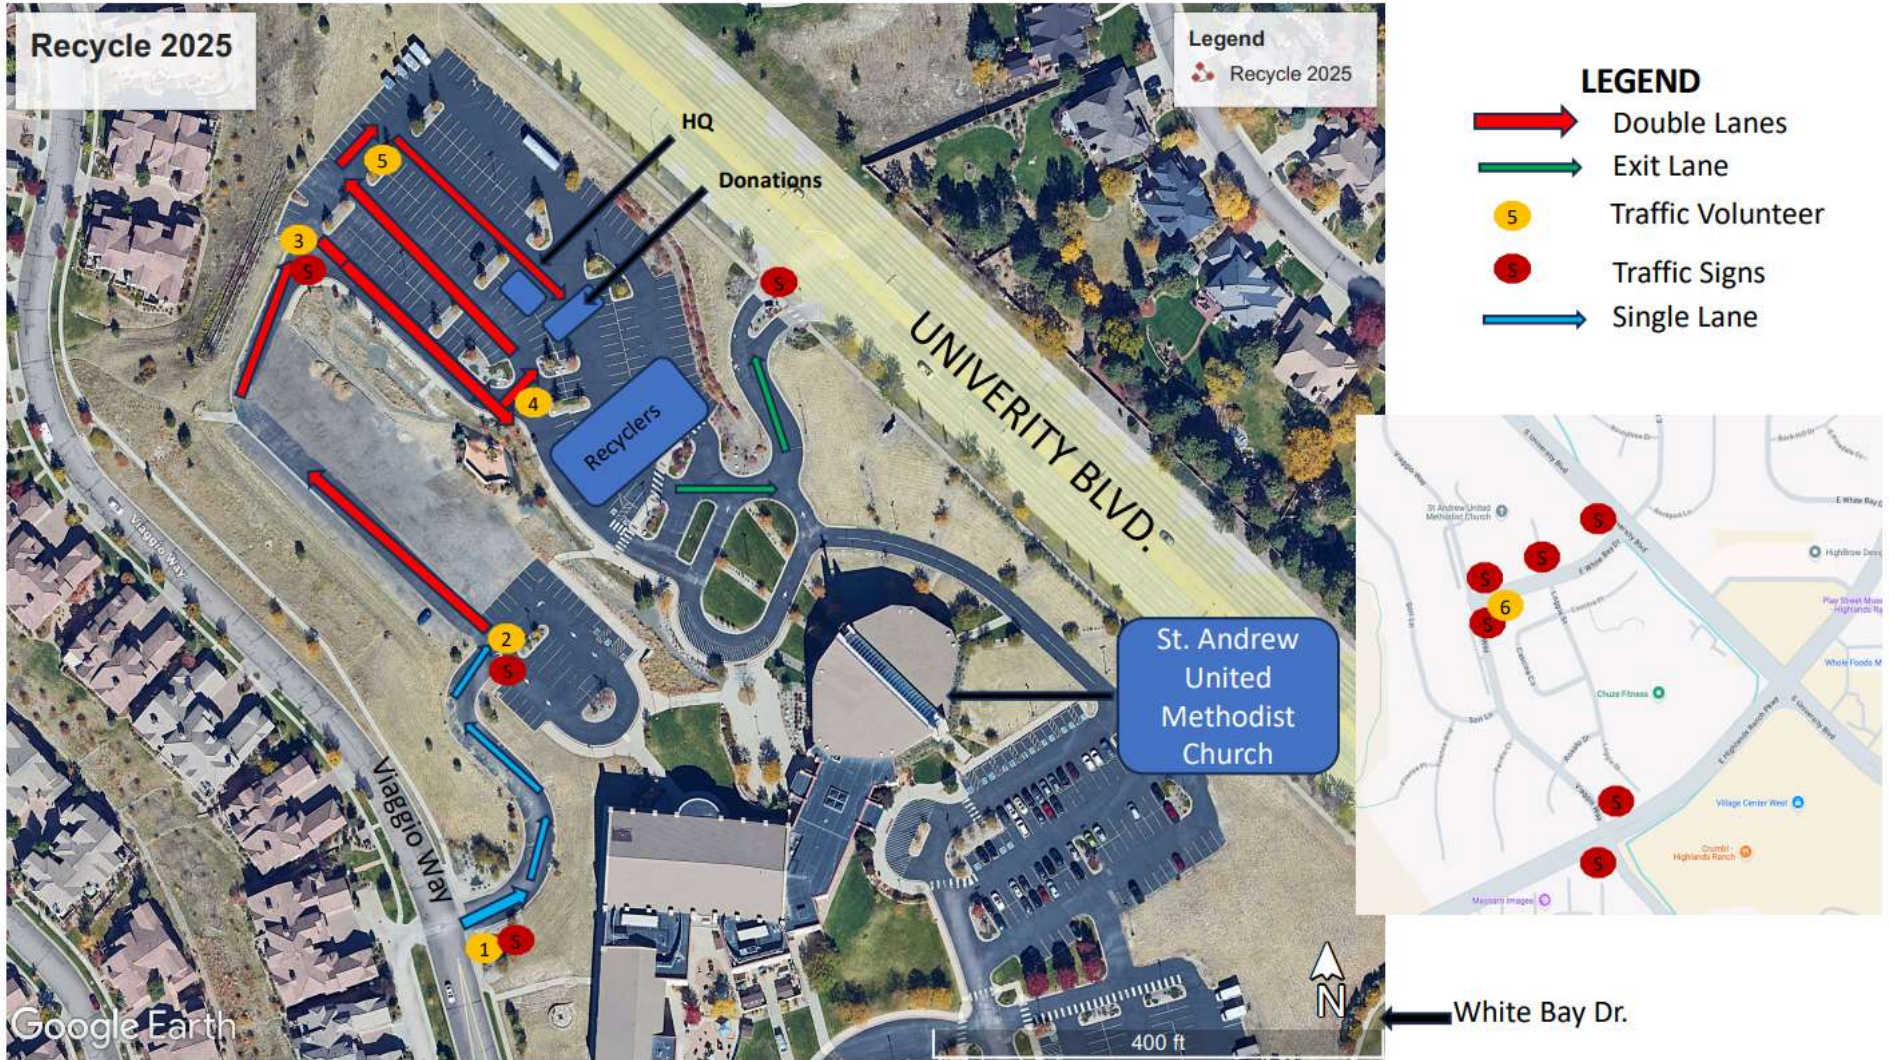

PAINT & ELECTRONICS

Recycling Day 2025 Traffic Map

ENTER the event from Viaggio Way, and **EXIT** onto University Blvd.