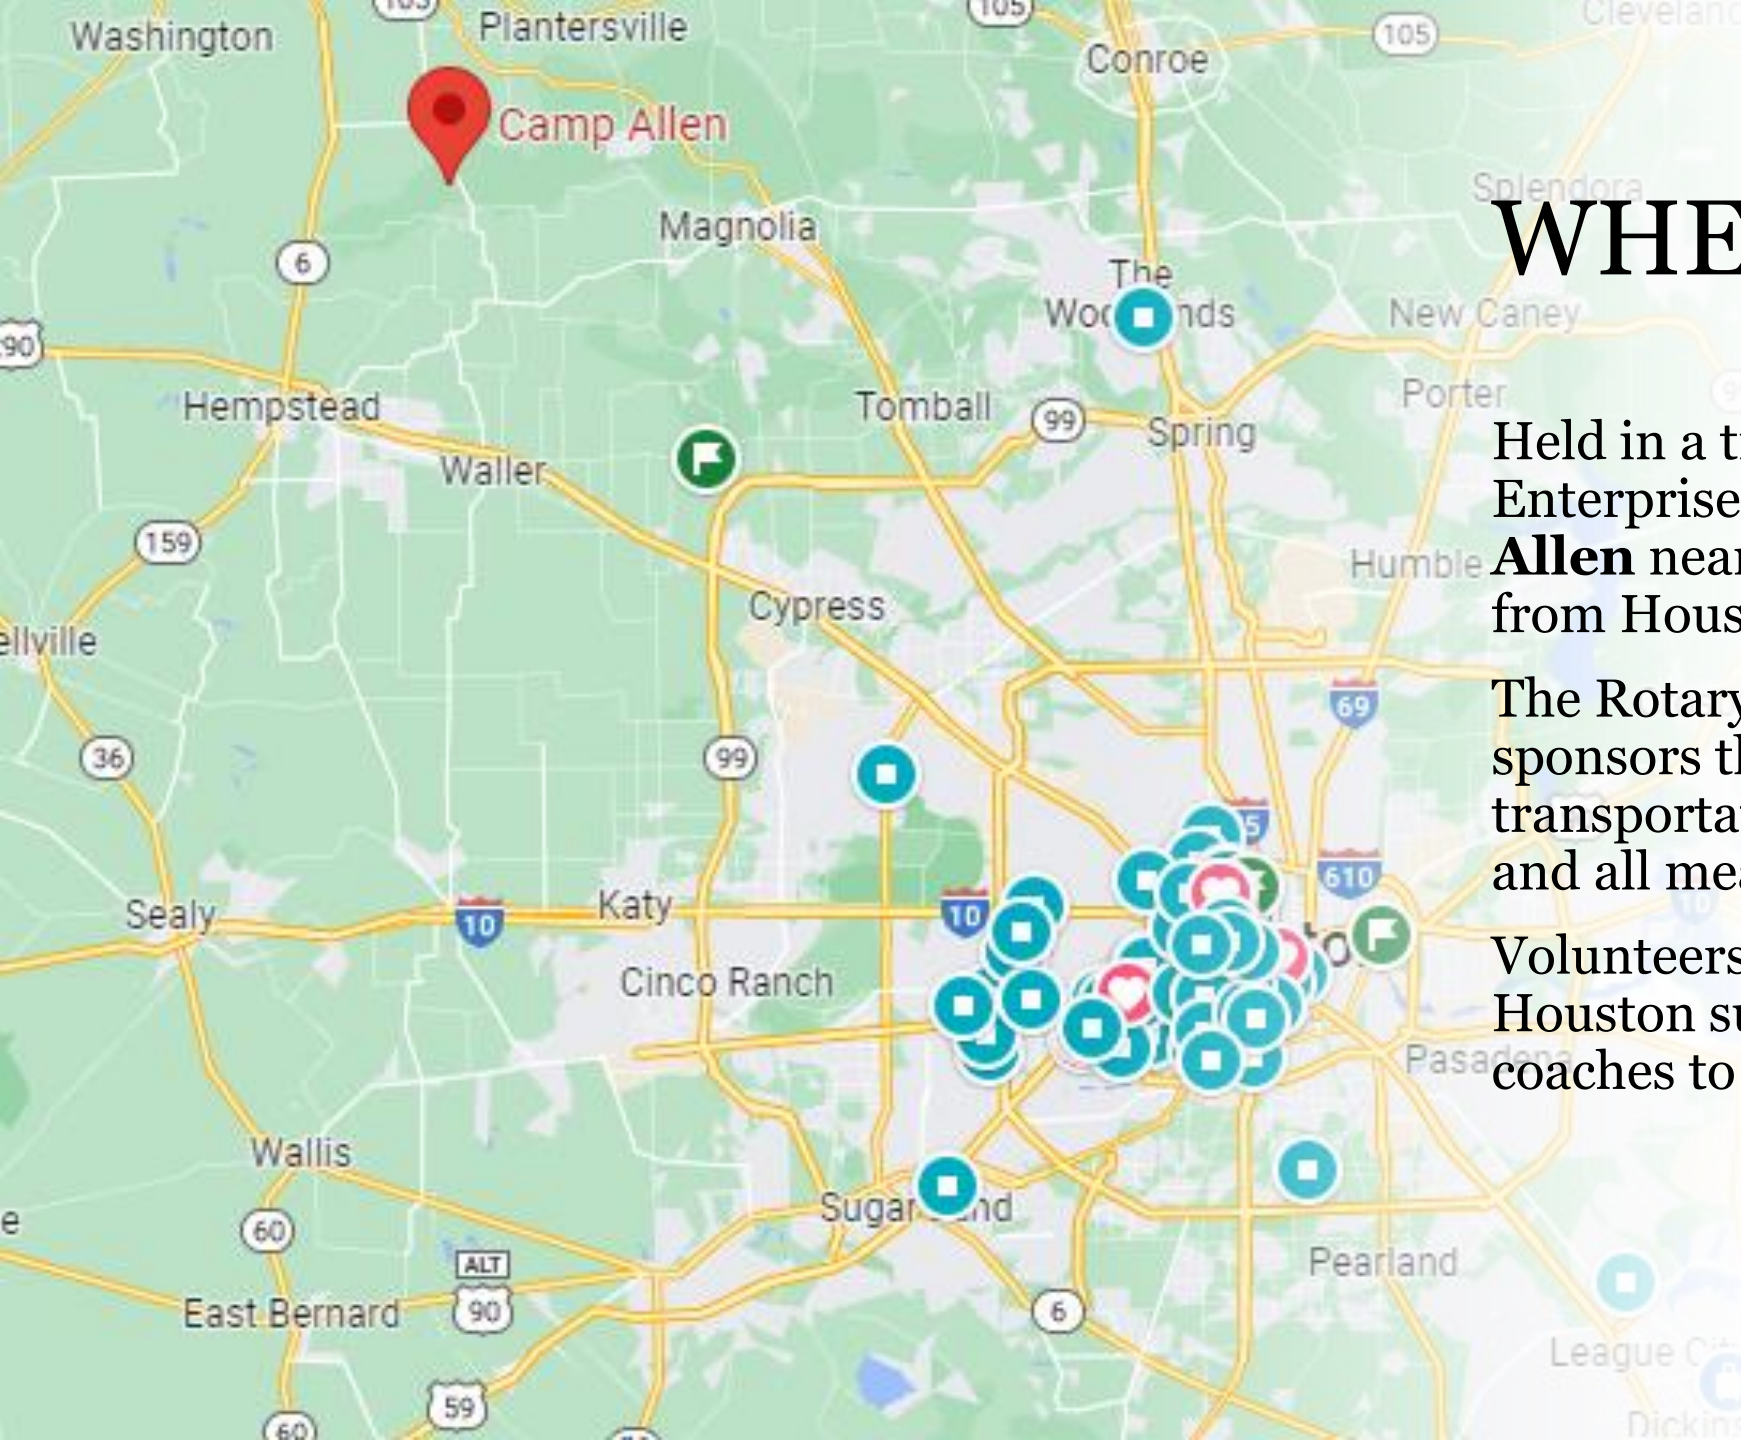

# WHERE IS IT?

Held in a true camp setting, Camp Enterprise is conducted at **Camp Allen** near Navasota, about 40 miles from Houston.

The Rotary Club of Houston sponsors the students' bus transportation, lodging, speakers and all meals and amenities.