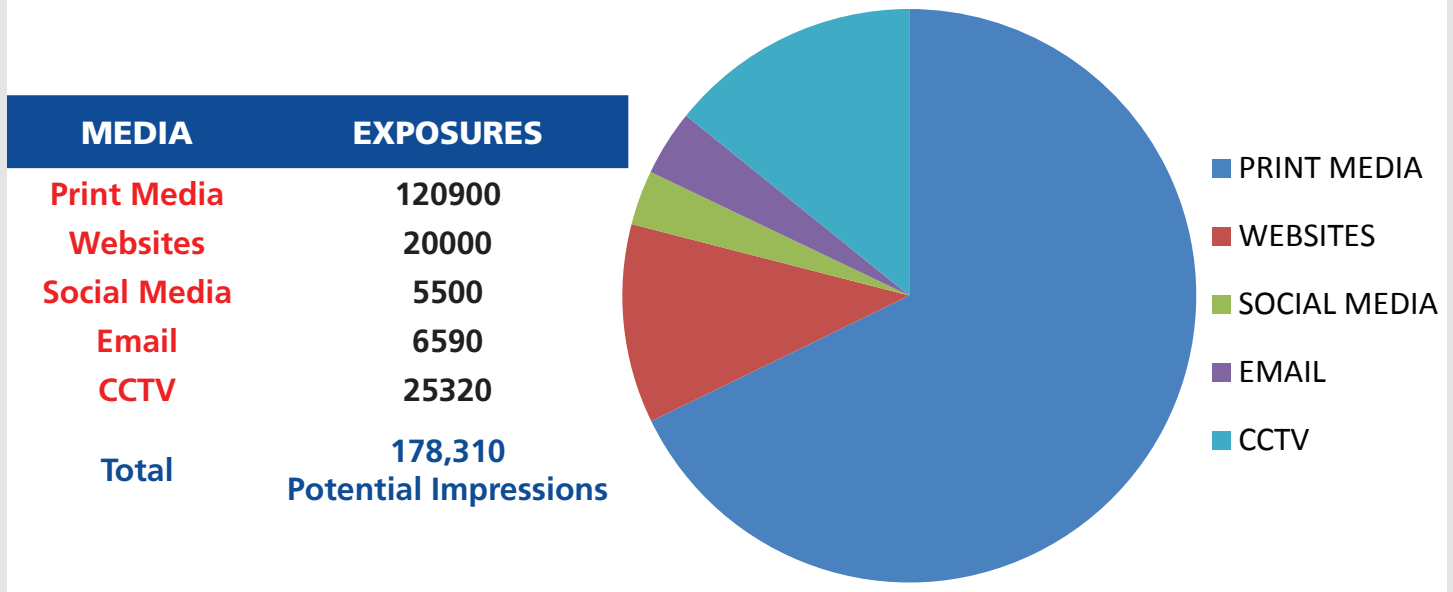

### POPS Concert Marketing Plan Sponsored by Rotary Club of Concord Partners

Rotary Club of Concord, CIP Parents Group, Rotary International District 7910, Concord Band and Christine Fawson, Jazz Trumpet/Vocalist