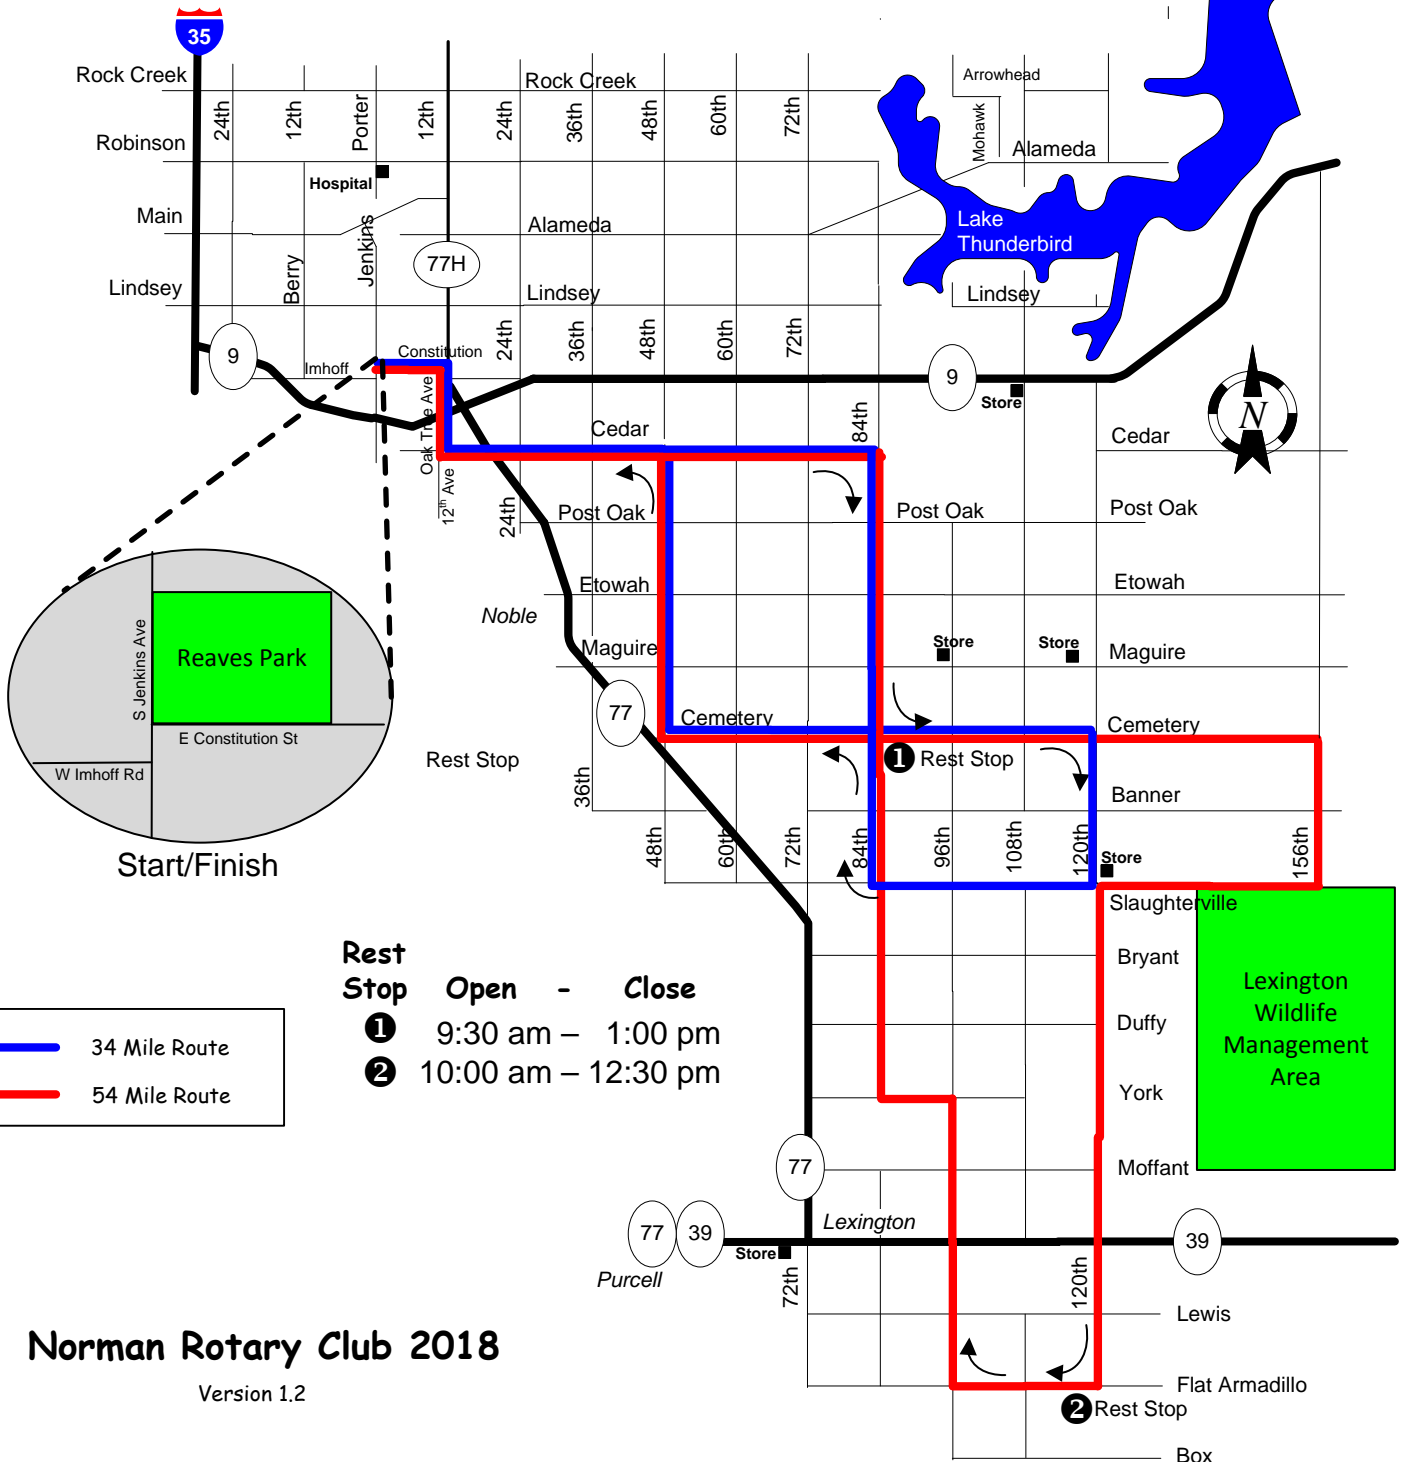

When:
 9 a.m.
 Saturday, Oct 20, 2018
 (No OU football on that day)

Where:
 Start and finish at
 Reaves Park
 2501 Jenkins Ave.,
 Norman, OK

Cost:
 \$35 per person and
 \$40 on the day

Ride Includes:
 T-shirt, rest stop,
 SAG support and
lunch!

For more Info:
 Call Chip Minty
 @ 405-219-9944

Norman Rotary Club 2018

Version 1.2