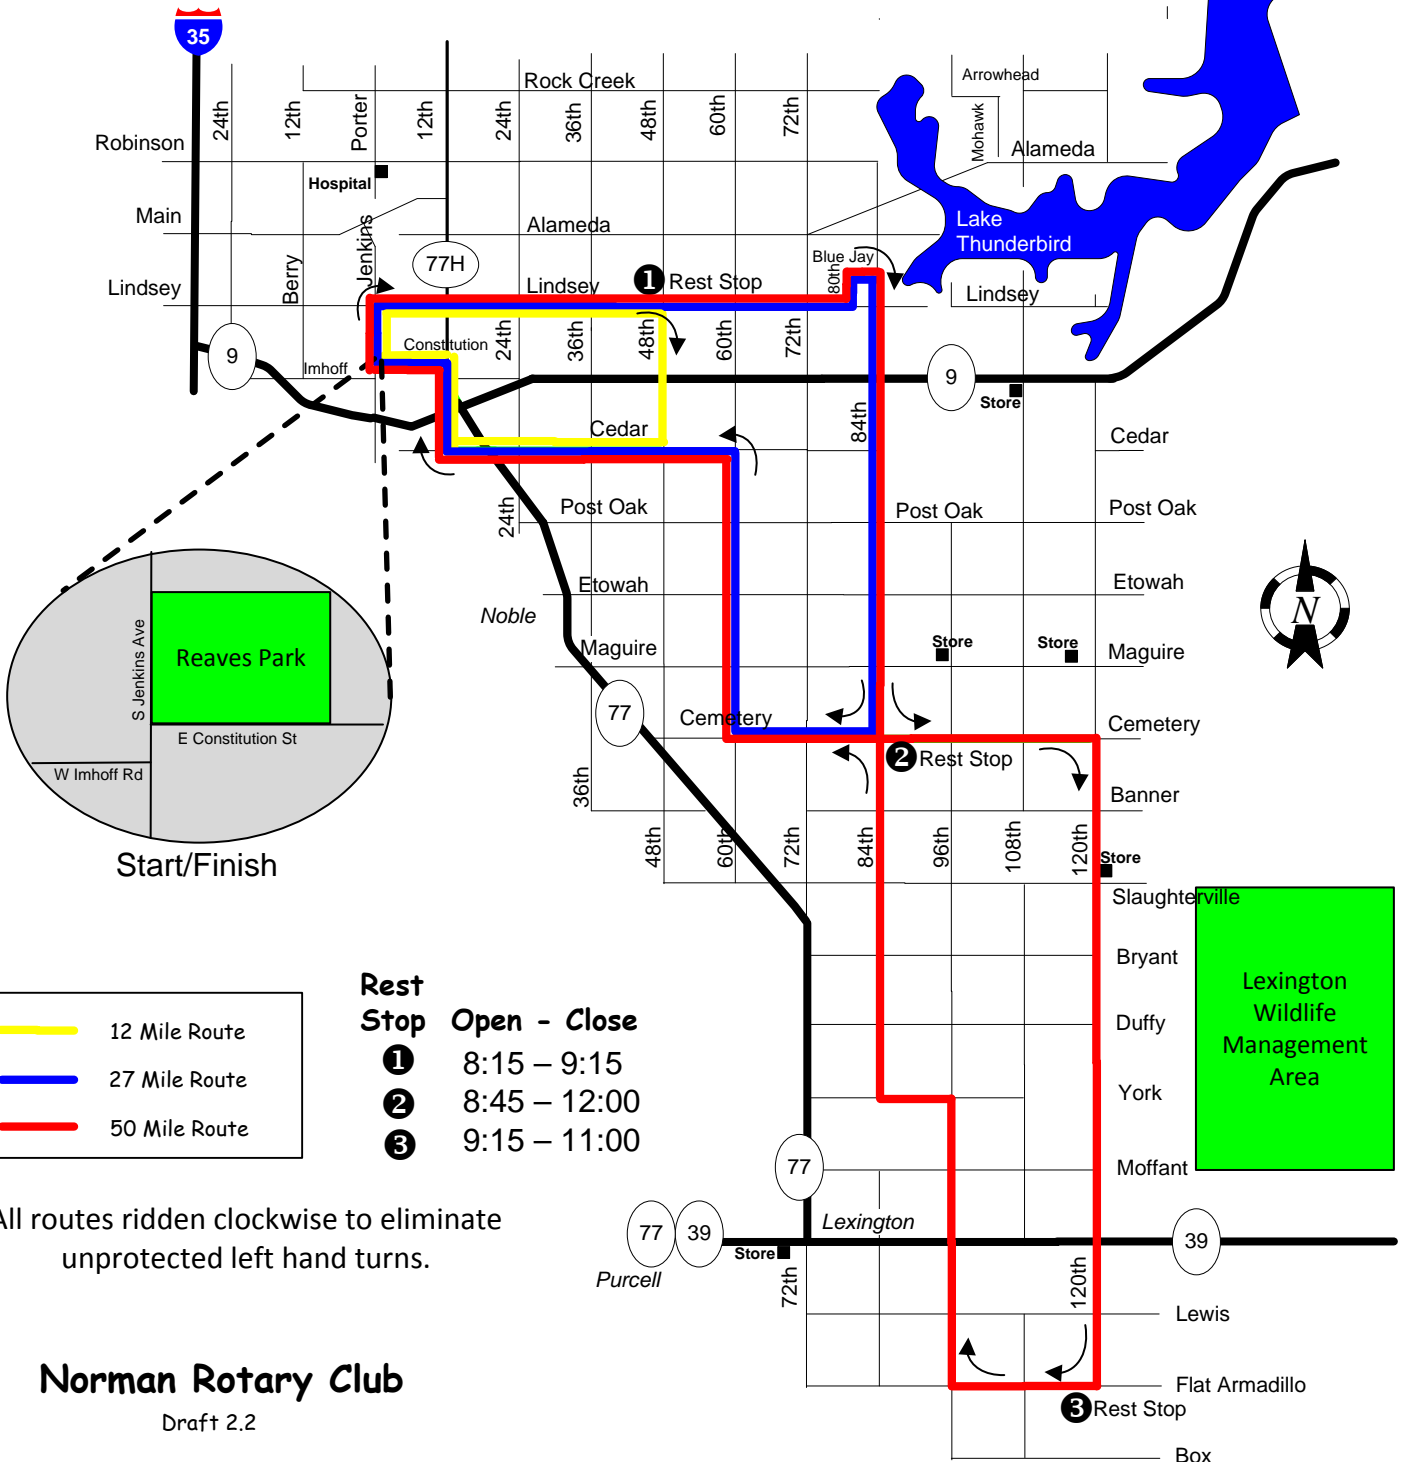

Rotary Road Rally

SEPTEMBER 30, 2017

When:
8 a.m., Saturday,
Sept. 30, 2017
(No OU football on that day)

Where:
Start and finish at
Reaves Park
2501 Jenkins Ave.,
Norman, OK

Cost:
\$25 per person and
\$30 on the day

Ride Includes:
T-shirt, rest stop and
SAG support

For more Info:
Call Chip Minty
@ 405-219-9944

Start/Finish

—	12 Mile Route
—	27 Mile Route
—	50 Mile Route

Rest Stop	Open - Close
①	8:15 – 9:15
②	8:45 – 12:00
③	9:15 – 11:00

All routes ridden clockwise to eliminate unprotected left hand turns.

Norman Rotary Club

Draft 2.2