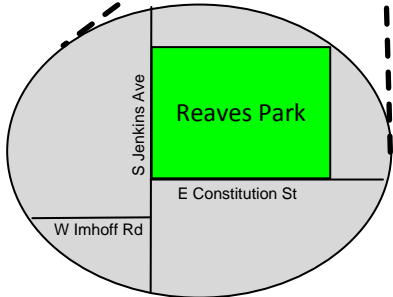

Rotary Road Rally

SEPTEMBER 30, 2017

When:
8 a.m., Saturday,
Sept. 30, 2017
(No OU football on that day)

Where:
Start and finish at
Reaves Park
2501 Jenkins Ave.,
Norman, OK

Cost:
\$25 per person and
\$30 on the day

Ride Includes:
T-shirt, rest stop and
SAG support

For more Info:
Call Chip Minty
@ 405-219-9944

Start/Finish

—	12 Mile Route
—	27 Mile Route
—	50 Mile Route

Rest Stop	Open - Close
①	8:15 – 9:15
②	8:45 – 12:00
③	9:15 – 11:00

All routes ridden clockwise to eliminate unprotected left hand turns.

Norman Rotary Club

Draft 2.2