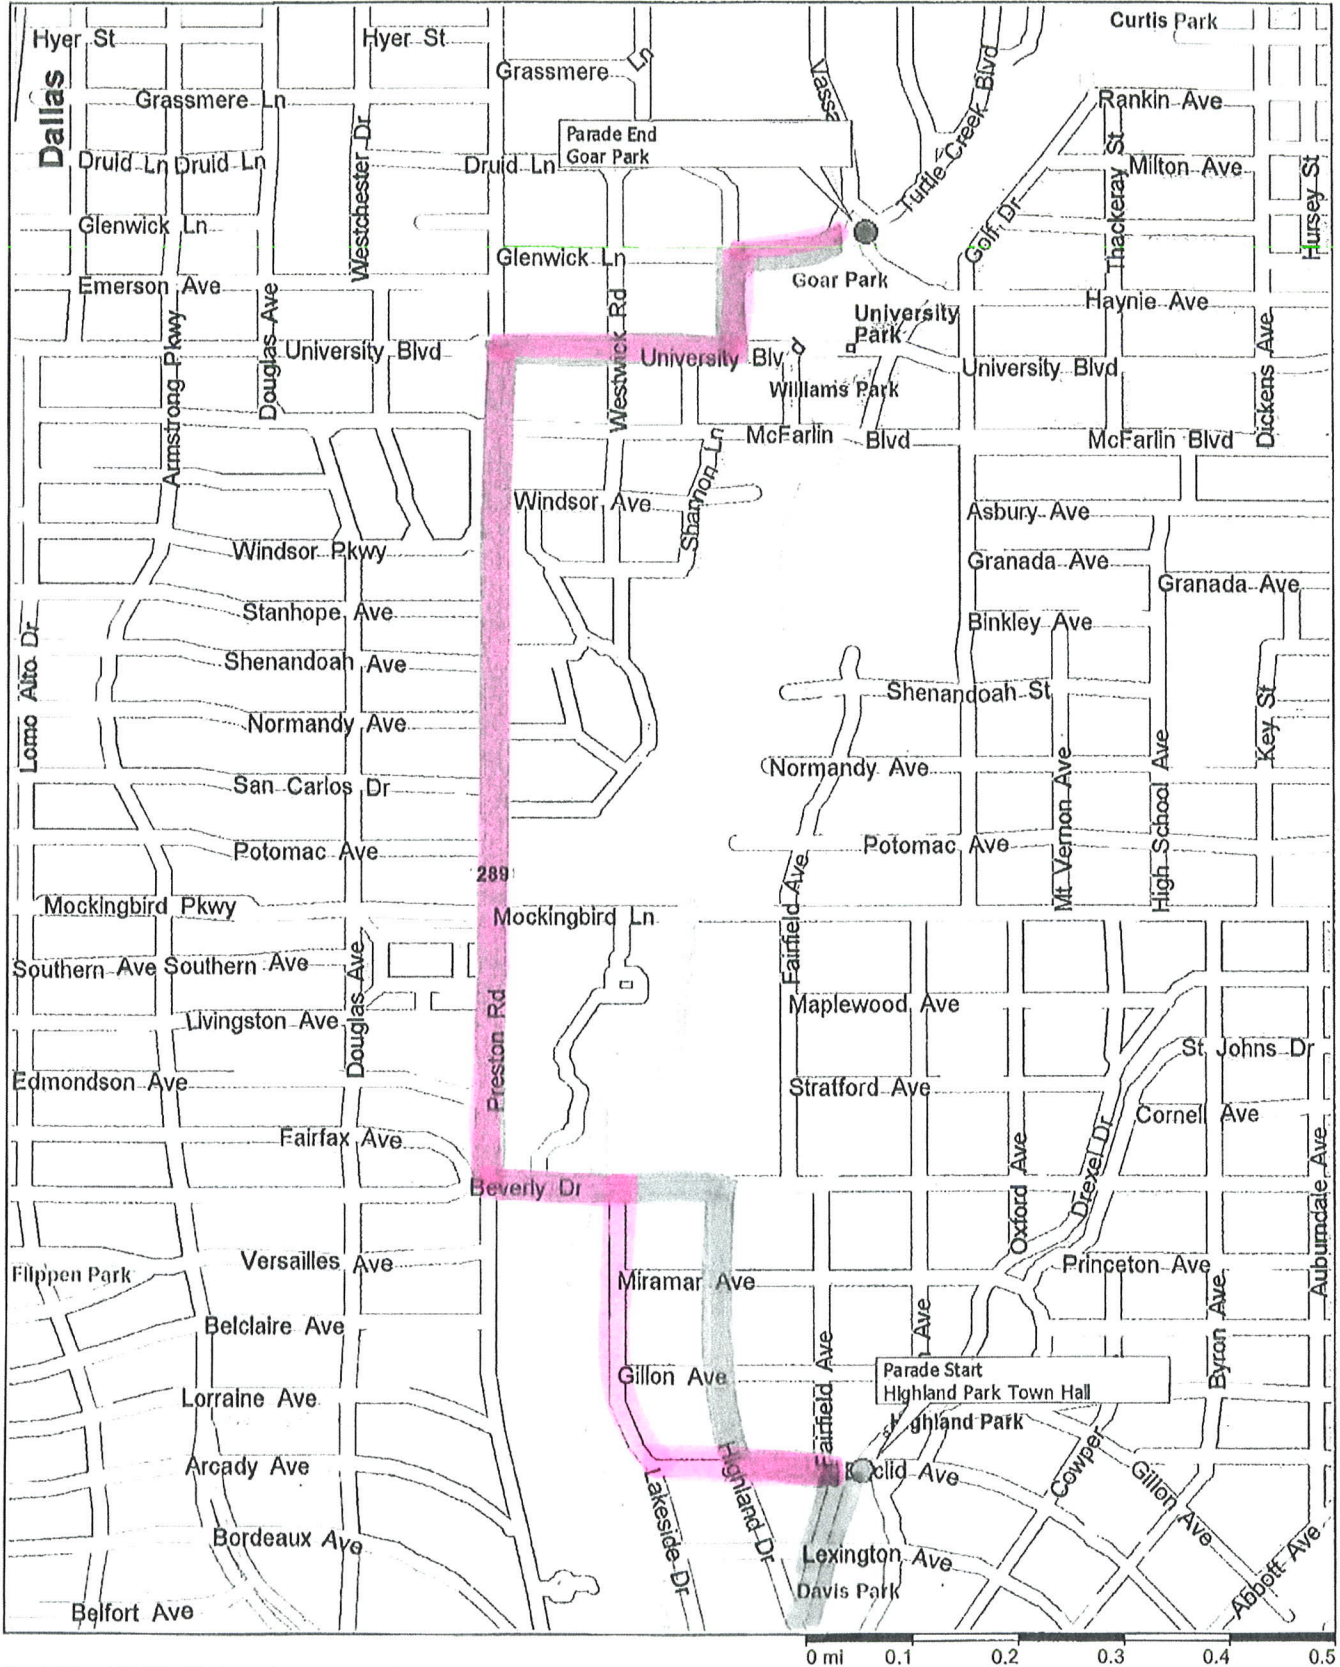

# 2012 Rotary Club of Park Cities July 4th Parade Route

Copyright © and (P) 1988-2006 Microsoft Corporation and/or its suppliers. All rights reserved. <http://www.microsoft.com/streets/>  
 Portions © 1990-2006 InstallShield Software Corporation. All rights reserved. Certain mapping and direction data © 2005 NAVTEQ. All rights reserved. The Data for areas of Canada includes information taken with permission from Canadian authorities, including: © Her Majesty the Queen in Right of Canada, © Queen's Printer for Ontario. NAVTEQ and NAVTEQ ON BOARD are trademarks of NAVTEQ. © 2005 Tele Atlas North America, Inc. All rights reserved. Tele Atlas and Tele Atlas North America are trademarks of Tele Atlas, Inc.