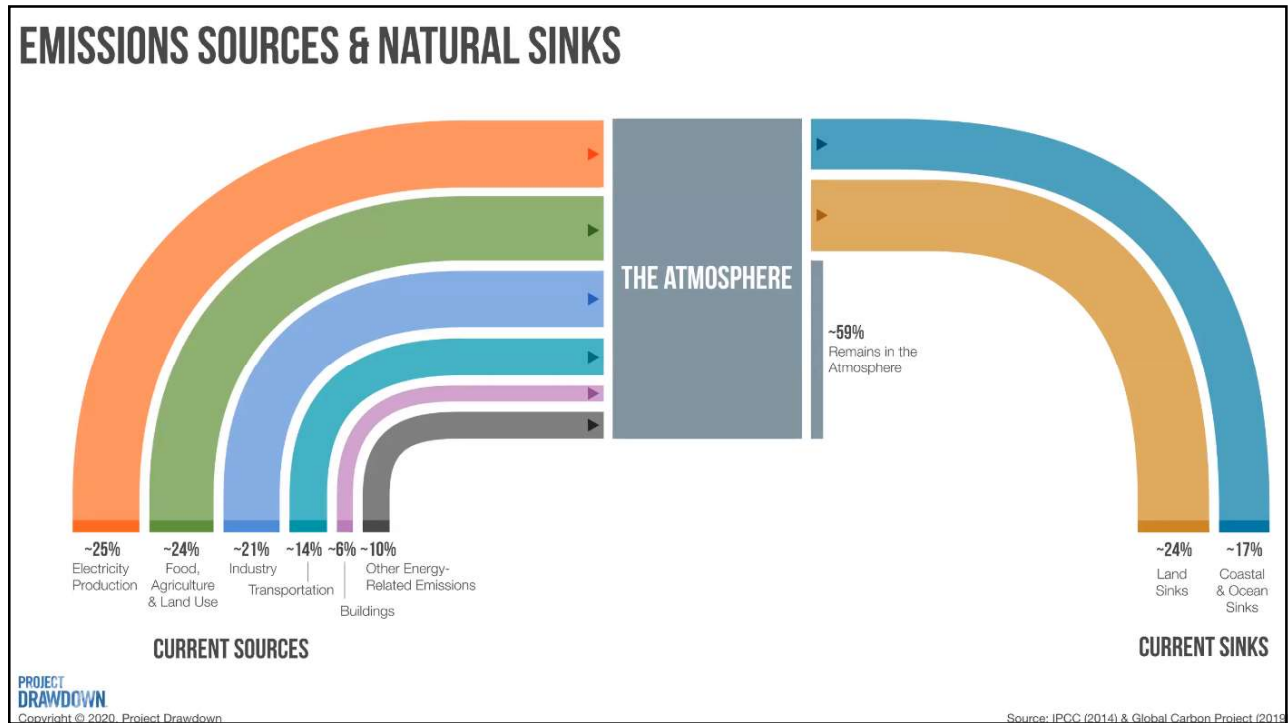

## Our Planet is experiencing increasing number of Natural Disasters in the recent years

- ▶ Record High Temperatures
- ▶ Forest Fires
- ▶ Big Floods due to heavy rains
- ▶ Drought and forced migration
- ▶ Arctic Ice Melts
- ▶ Sea Level Rising
- ▶ Ocean Acidification

**The BLUE**  
4.54 billion years old

**Planet**  
Population:  
1960: 3 B  
2020: 7.8 B

**Rotary**  
PEOPLE of ACTION

**ESRAG**  
ENVIRONMENTAL SUSTAINABILITY  
ROTARY ACTION GROUP

11

12

13

14