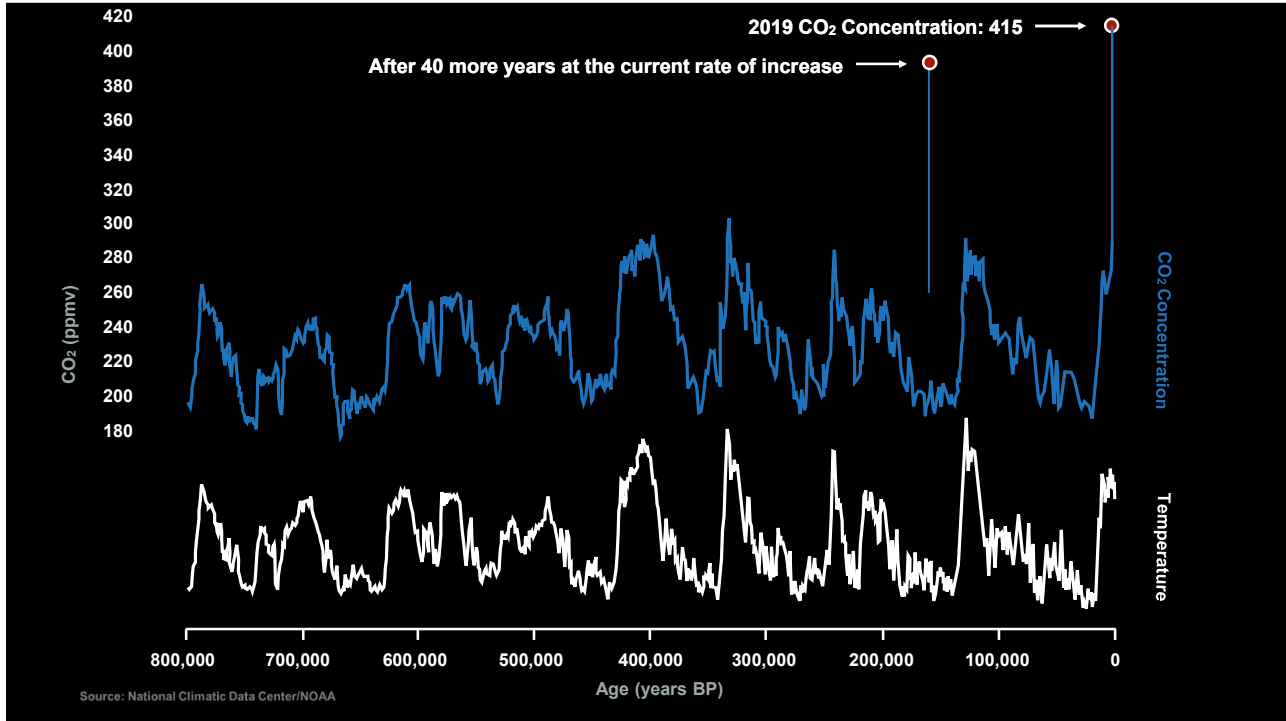

**The BLUE**  
4.54 billion years old

**Planet**  
Population:  
1960: 3 B  
2020: 7.8 B

**Rotary**  
PEOPLE of ACTION

**ESRAG**  
ENVIRONMENTAL SUSTAINABILITY  
ROTARY ACTION GROUP

11

12

13

14