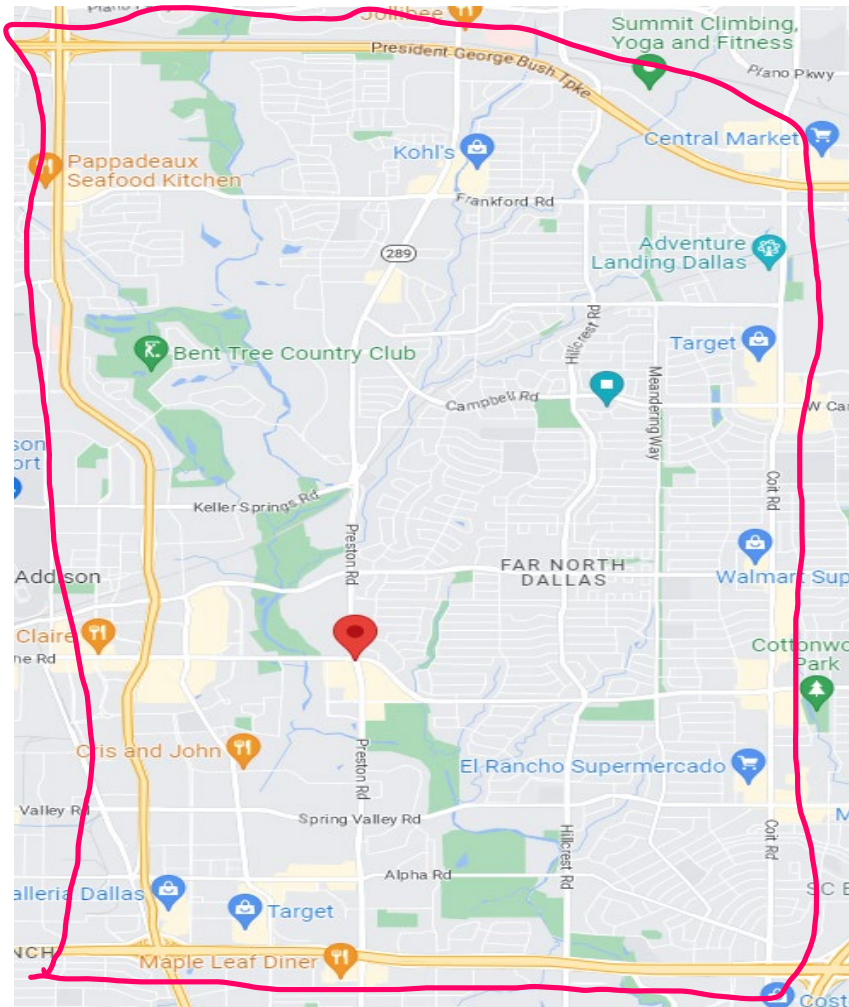

Prestonwood Rotary Flag Program Service Areas

Prestonwood Area: bounded by

- George Bush Turnpike,
- Dallas North Tollway,
- Coit Road, and
- LBJ Freeway

Garland Area: bounded by

- Shiloh Rd
- Renner Rd
- Brand Rd
- George Bush Turnpike