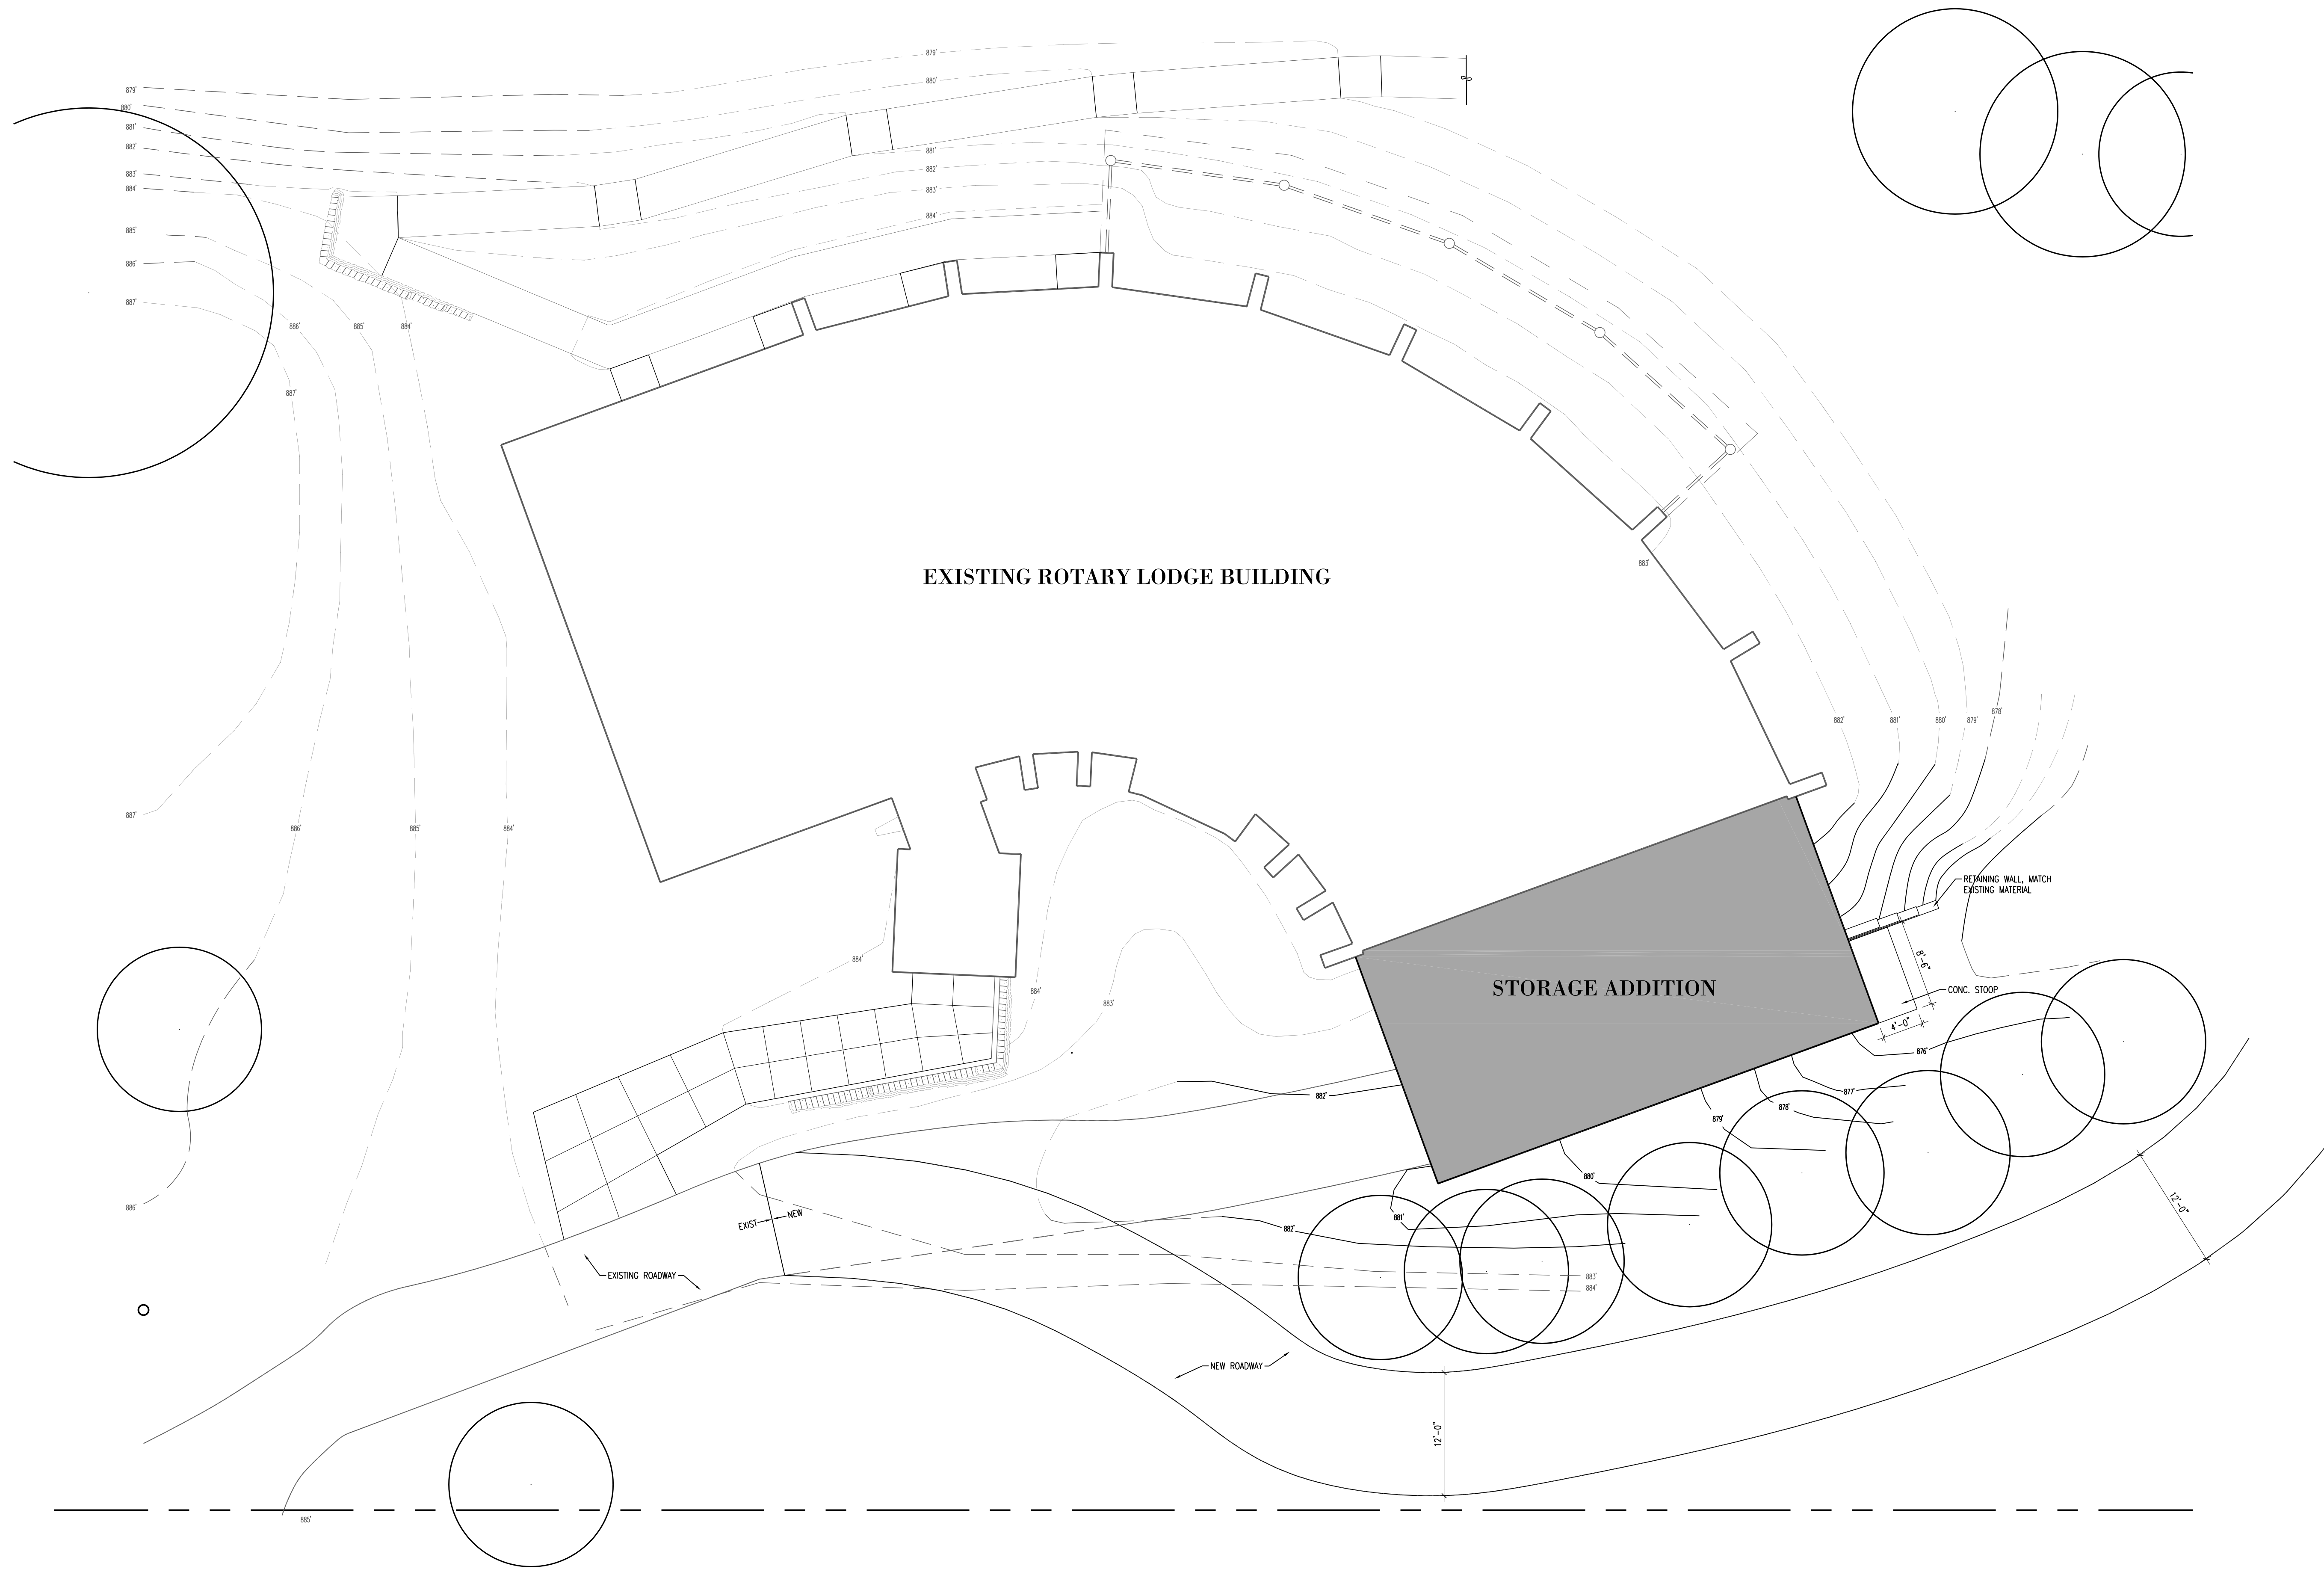

ROTARY RESERVE LODGE

CEDAR FALLS, IOWA

- CHANGE ROOMS
- STORAGE
- KITCHEN
- ELECT. POLE
- PARKING LOT

Site Plan
1/8" = 1'-0"

12.7.2005