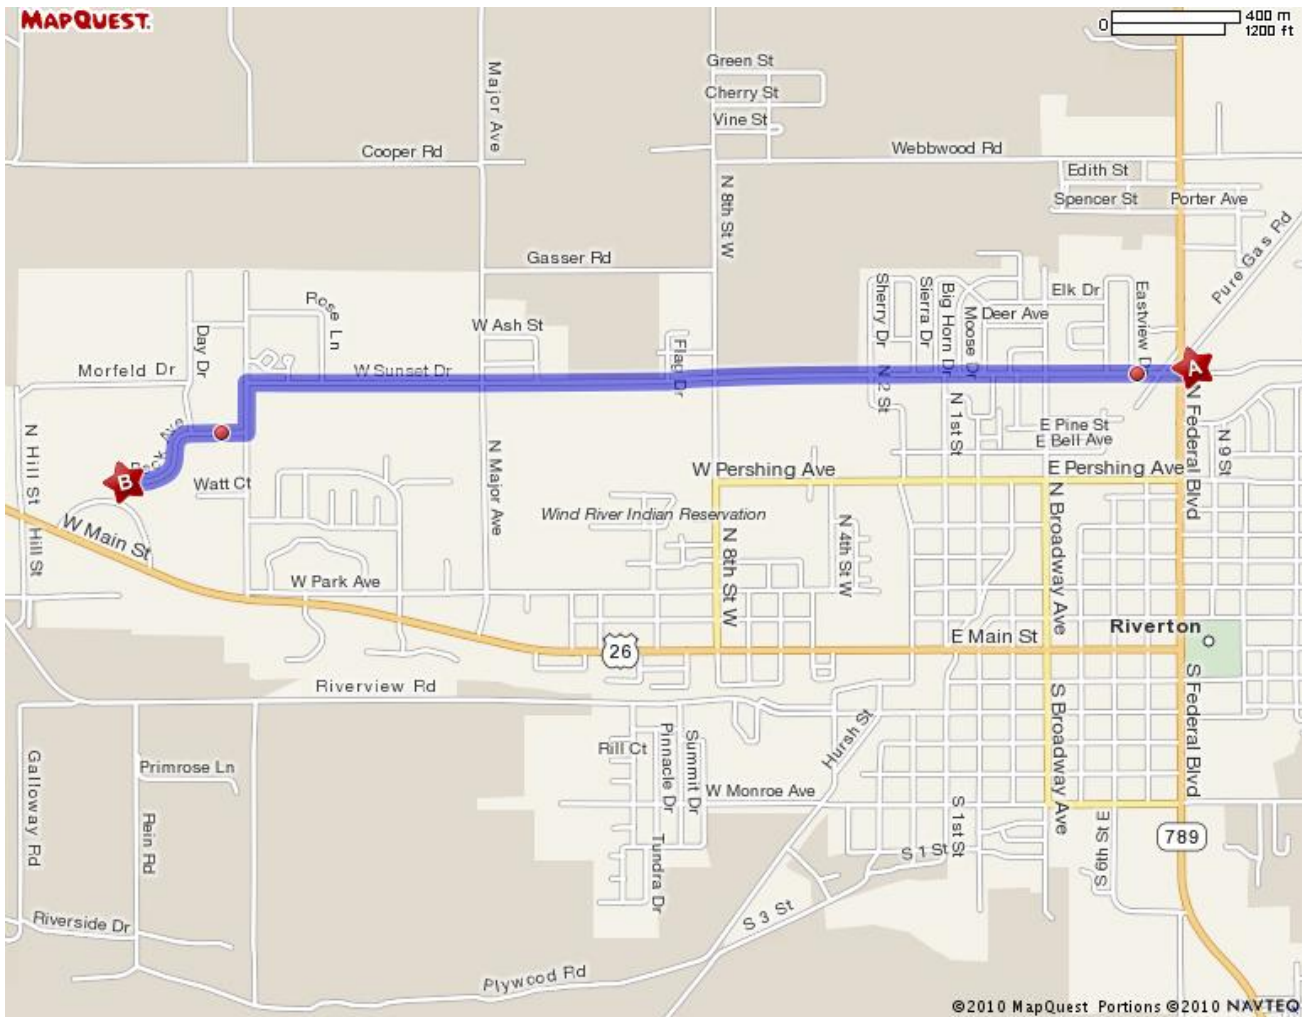

Sorry! When printing directly from the browser your directions or map may not print correctly. For best results, try clicking the Printer-Friendly button.

A Starting Location

Holiday Inn Riverton-Convention Center

900 East Sunset Drive
Riverton, WY 82501

[Website](#) | (307) 856-8100

B Ending Location

2660 Peck Ave

Riverton, WY 82501-2215

Total Travel Estimate: **7 minutes** / **2.50 miles** Fuel Cost: [Calculate](#)

Holiday Inn Riverton-Convention Center [Edit](#)

900 East Sunset Drive, Riverton, WY 82501 - (307) 856-8100

1. Start out going **WEST** on **E SUNSET DR** toward **N FEDERAL BLVD/US-26/WY-789**. 2.0 mi

2. Turn **LEFT** onto **COLLEGE VIEW DR.** 0.1 mi

3. Turn **RIGHT** onto **PECK AVE.** 0.3 mi

4. **2660 PECK AVE** is on the **RIGHT**.

2660 Peck Ave[Edit](#)

Riverton, WY 82501-2215

Total Travel Estimate: **7 minutes** / **2.50 miles** Fuel Cost: [Calculate](#)