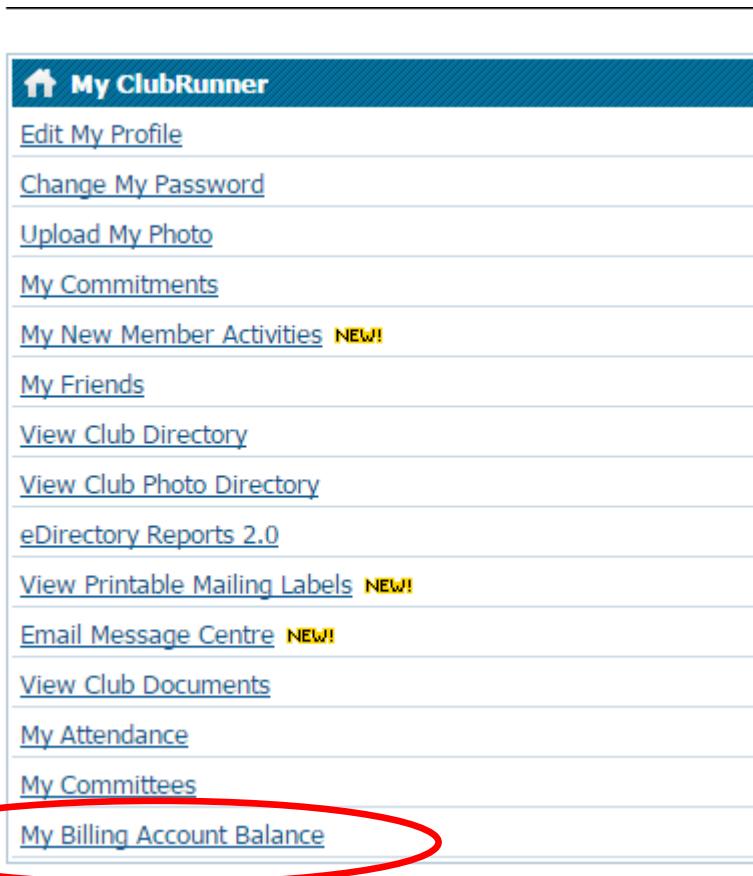

HOW TO PAY YOUR ROTARY INVOICE ONLINE

STEP 1: Visit our Redding East Rotary Club webpage at... [\(click here\)](#)

STEP 2: Log On

Enter your login information below:

Login Name

Password

Keep me logged in

[Login >](#)

[New and existing users: retrieve login and/or reset password](#)

STEP 3: Select "Member Area"

STEP 5: PAY!