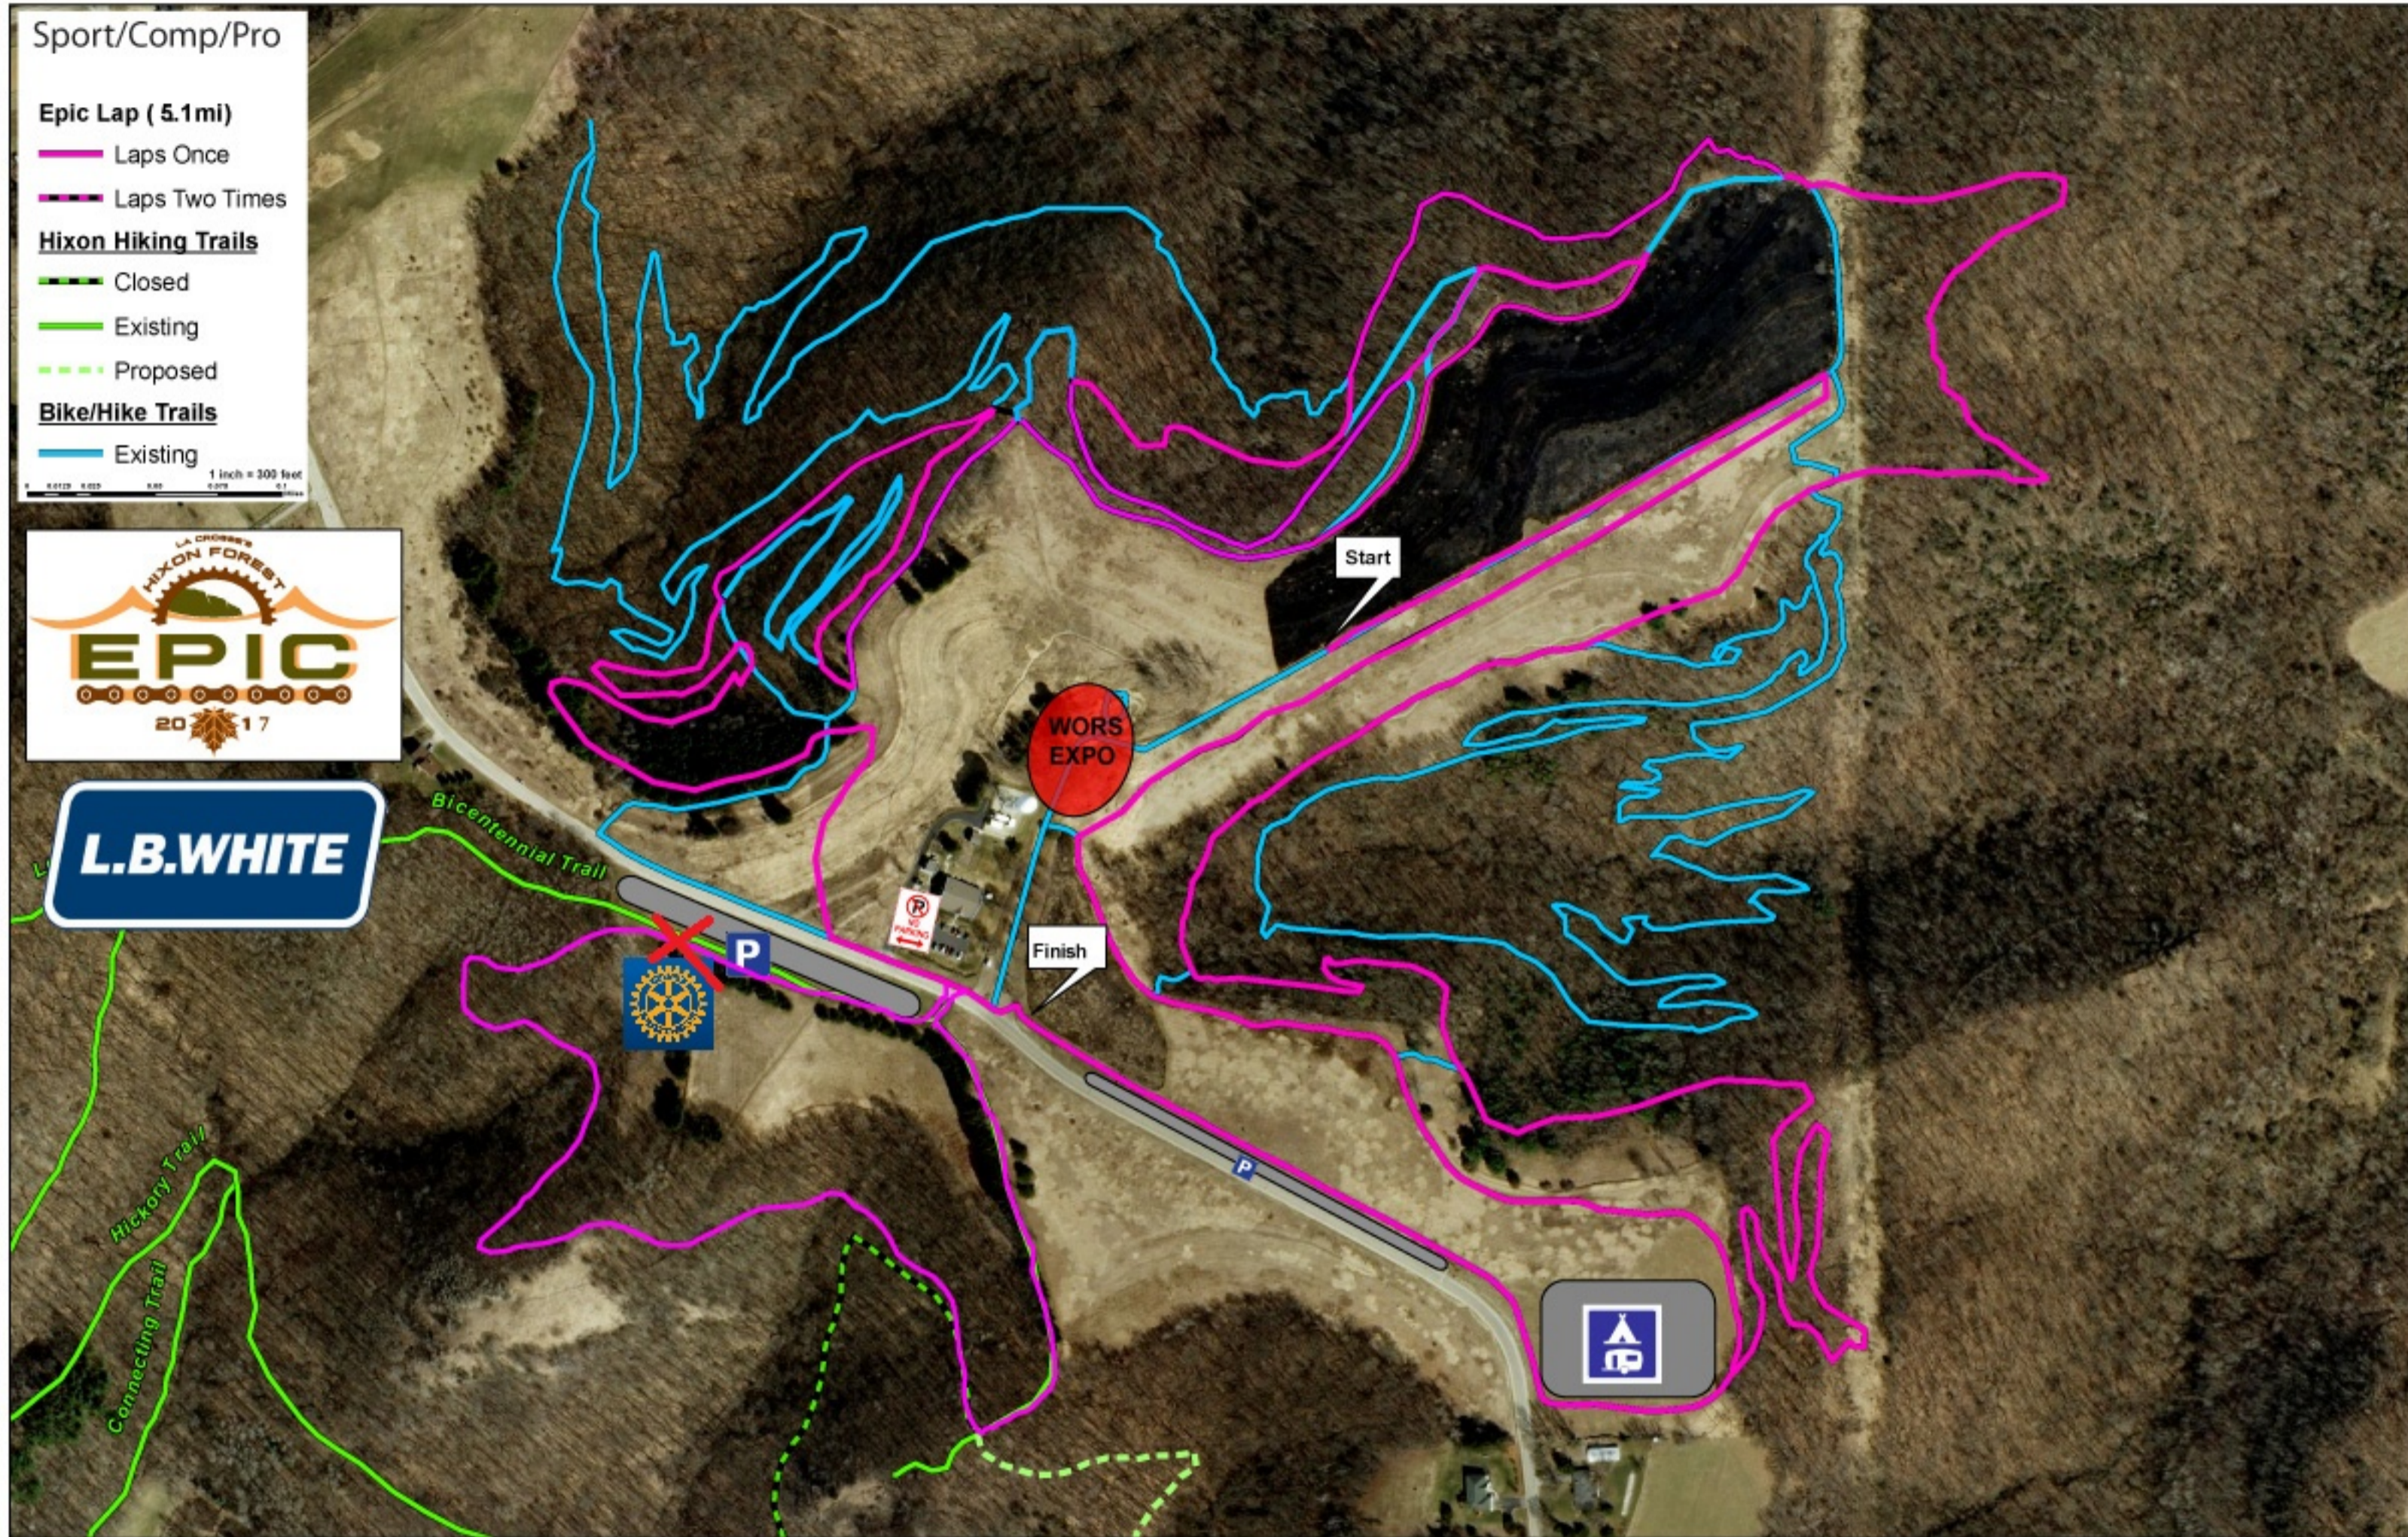

Sport/Comp/Pro

Epic Lap (5.1mi)

- Laps Once
- Laps Two Times

Hixon Hiking Trails

- Closed
- Existing
- Proposed

Bike/Hike Trails

- Existing

1 inch = 300 feet

Start

WORS EXPO

Finish

P

P

Bicentennial Trail

Hickory Trail

Connecting Trail