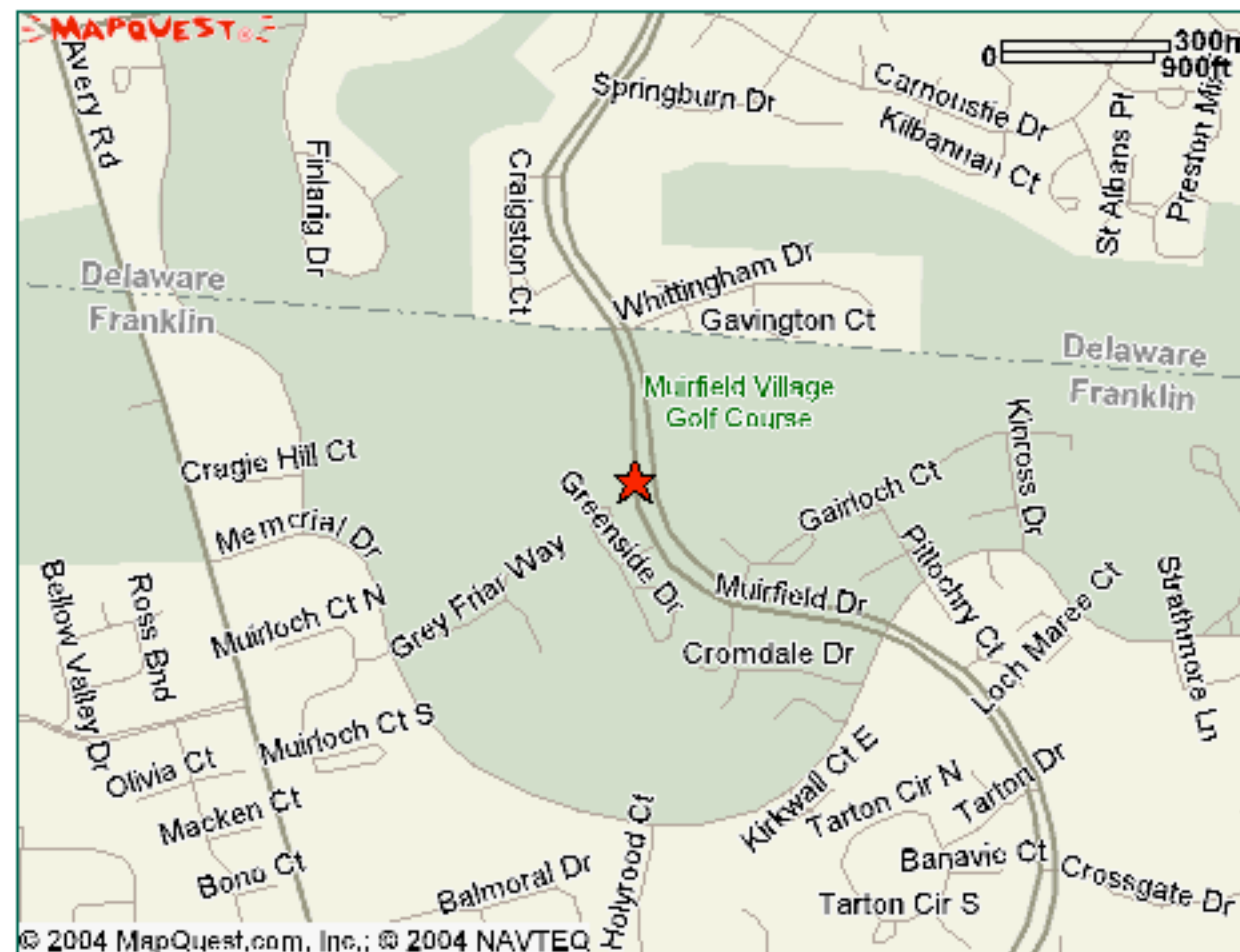

## Country Club At Muirfield Village

8715 Muirfield Dr  
Dublin, OH 43017  
USA

[www.mapquest.com](http://www.mapquest.com)

© 2004 MapQuest.com, Inc.; © 2004 NAVTEQ

[Click here for an interactive map](#)

### Driving Directions

I-270 to Exit 17 SR 33 and Marysville to the West

West on SR 33 to Avery Rd/Muirfield Dr exit

North on Avery/Muirfield (Right turn)

Avery Rd becomes Muirfield Drive headed north. Continue north on Muirfield Dr into Muirfield Village.

Entrance to The Country Club at Muirfield Village is on the left. There are stone pillars at the the bottom of the driveway that say "The Country Club at Muirfield Village".