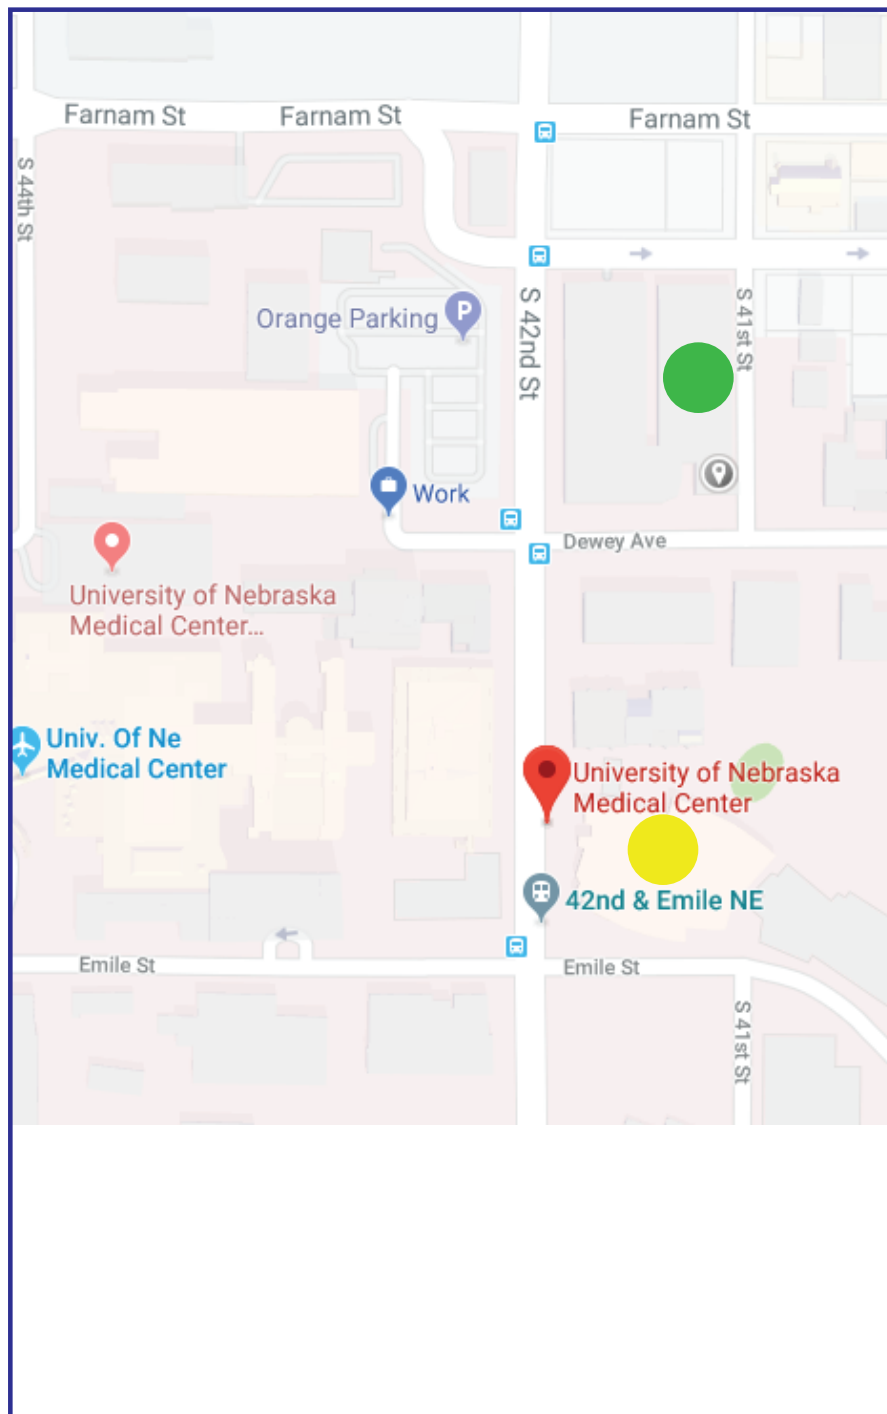

Rotary Club Luncheon

1.16.19

 **Event Parking**
Lot 6 - Top Floor
located on the corner of
41 and Dewey Avenue -
entrance on 41 Street

 **iEXCEL Visualization Hub**
(MSC 1012 - 1st floor)
located on the corner of
42 and Emile Street -
first floor, Room 1012

Interactive map located at www.unmc.edu/iexcel/visitors