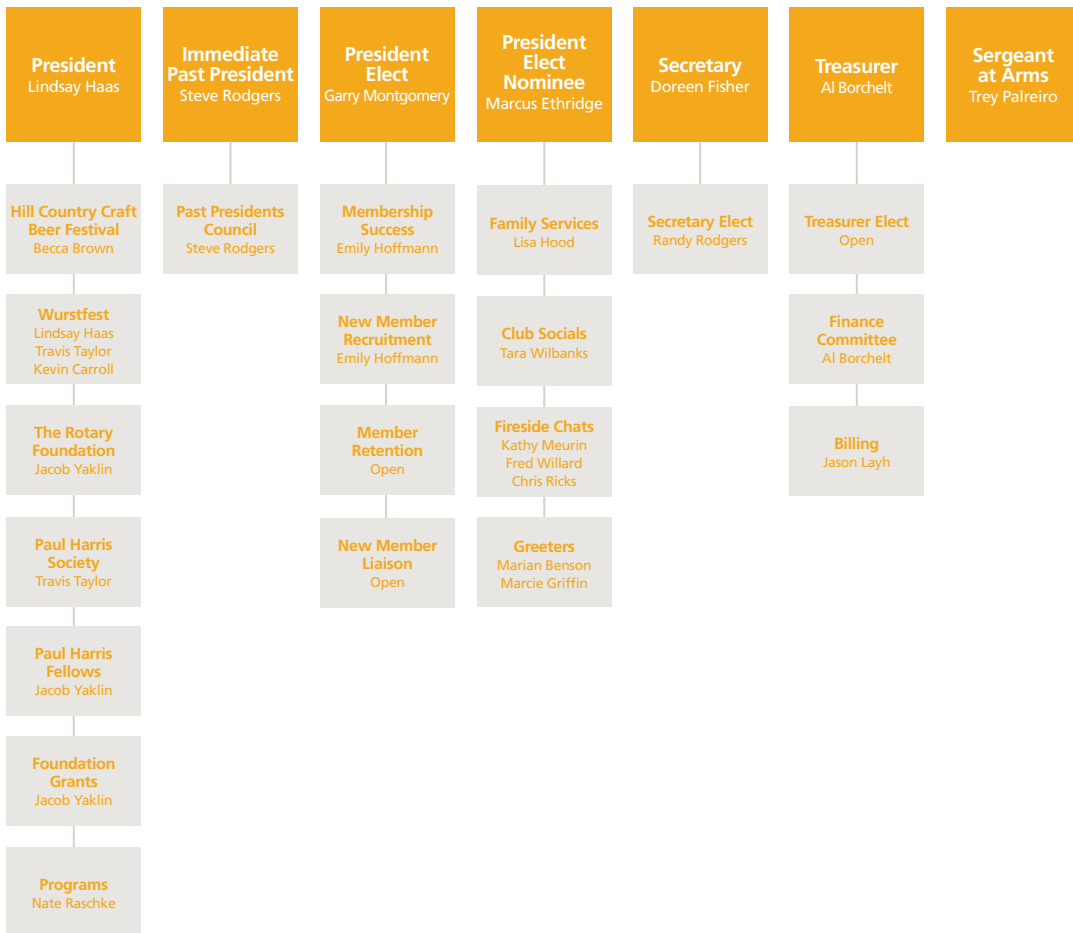

Rotary International District 5840 Governance

Rotary Club of New Braunfels Leadership

Executive Officers

Directors

Executive Officers

Directors