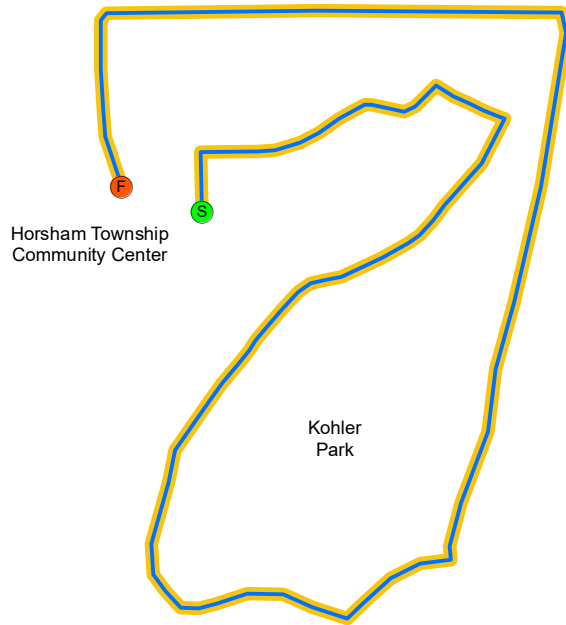

Davis Grove Road

Deep Meadow
Park

Carpenter
Park

Keith Valley Road

Horsham Road (PA 463)

Horsham Township
Community Center

Kohler
Park

Fun Run & Walk

 Course

 Start

 Finish

*The One Mile Family
Fun Run and Walk
starts at the Community
Center and loops around
Kohler Park Fishing Pond.*