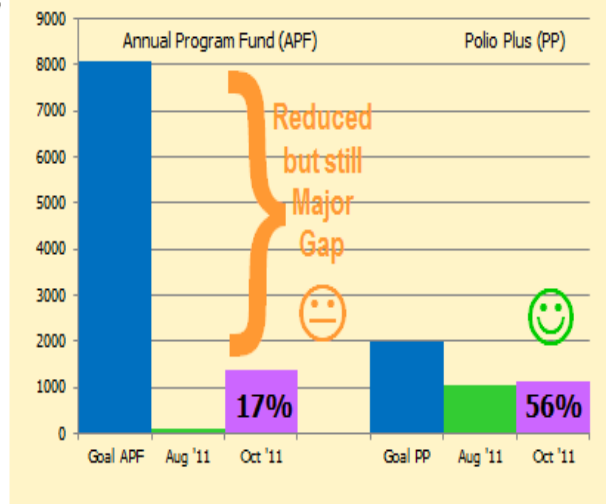

P.O. Box 148B, Brittons Hill, St. Michael,
Barbados

www.clubrunner.ca/barbados

Working hard on the upgrades to Bo View House

Rotarians walk through PP Andrew's new Supermarket.

The Fund Raising Committee will be selling Polo Shirts at a cost of \$40 (BDS) to be worn at this year's Carols by Candlelight in three complimenting hues and it is our desire to expedite the selection, ordering and delivery process smoothly. To this end, we would like you to review selections and indicate the colour and size (s) you will be purchasing for this event either by way of this email or onto a list to be circulated at tomorrow's lunch meeting where specimens will be on hand for further viewing. We thank you in advance for your submission no later than Tuesday November 15, 2011.

"International Business - Its continuing role in the future of Barbados"

"Every Rotarian Every Year" status as at October 31, 2011

Rotary clubs with the highest giving per capita

Contributions to the Annual Fund through the Every Rotarian, Every Year (EREY) initiative are the primary source of funding for Foundation programs.