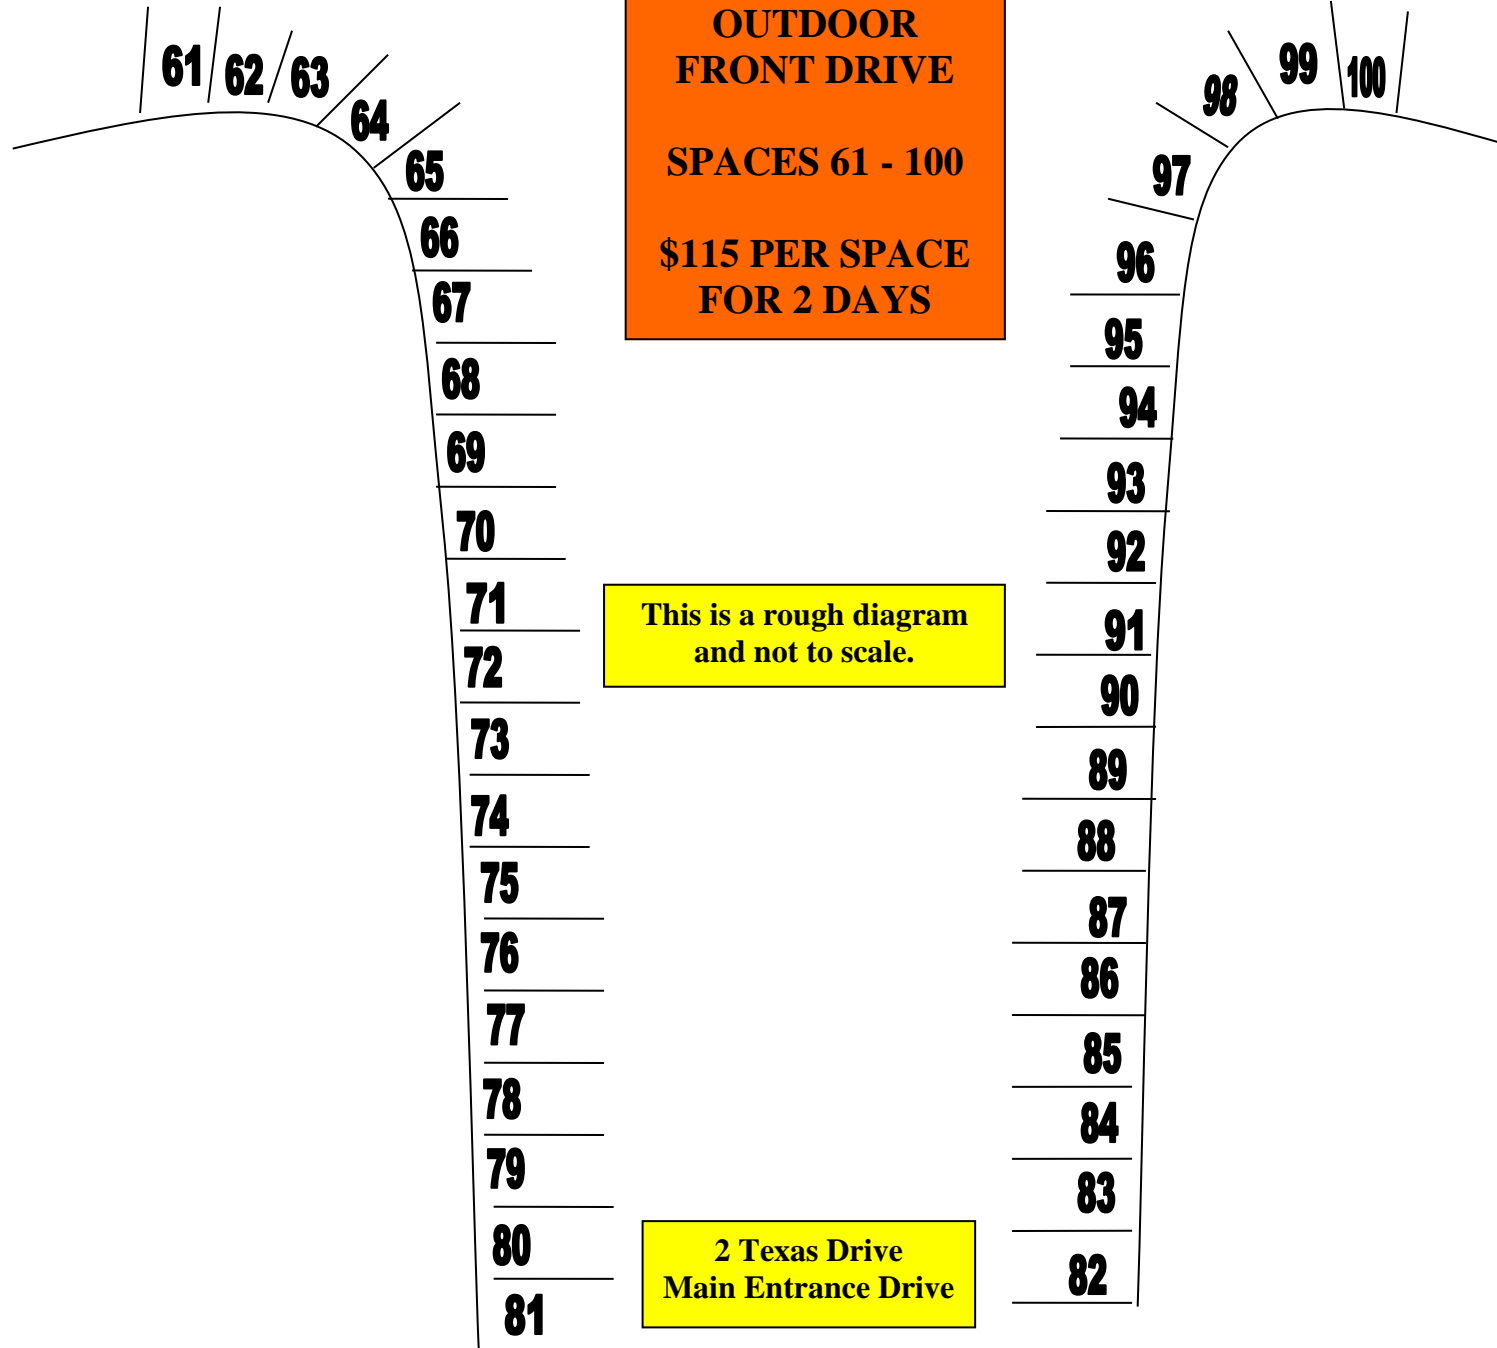

**CRAFT CENTER
AND RESTROOMS**

**OUTDOOR
FRONT DRIVE**

SPACES 61 - 100

**\$115 PER SPACE
FOR 2 DAYS**

**This is a rough diagram
and not to scale.**

**2 Texas Drive
Main Entrance Drive**

**TENNIS COURTS
AND RESTROOMS**