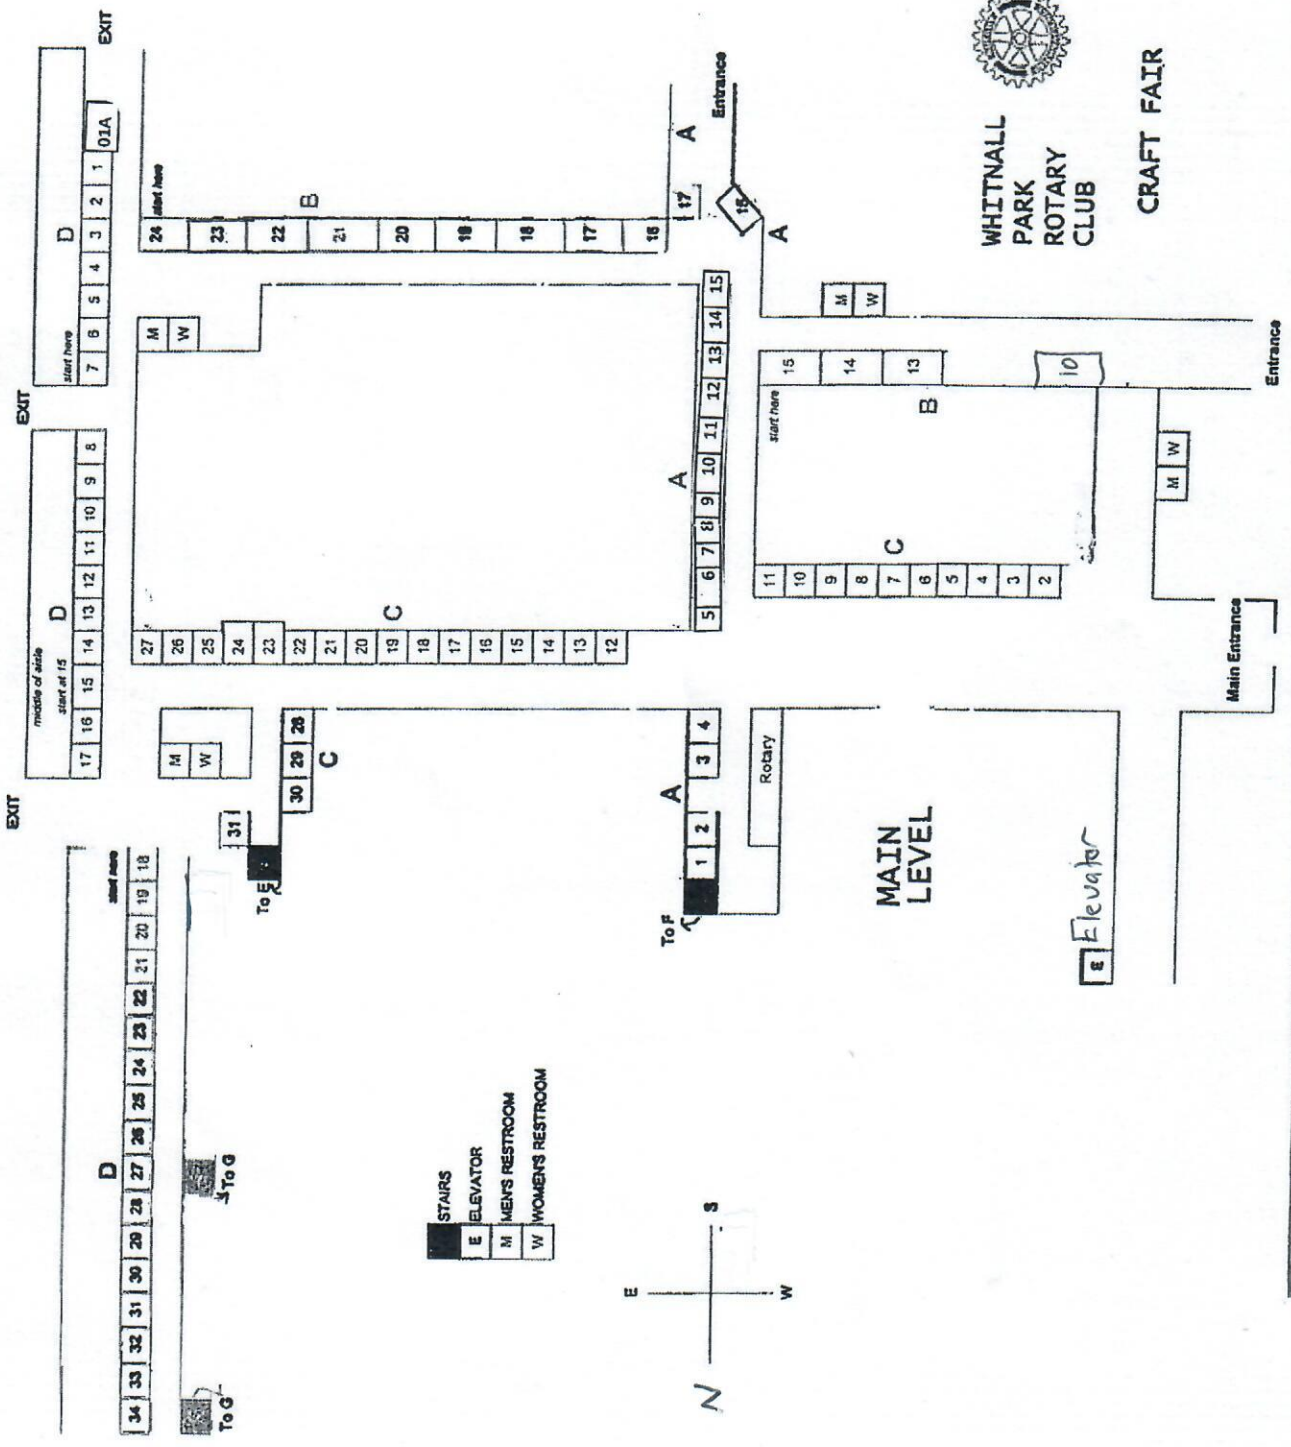

Updated Jan 2022

WHITNALL  
PARK  
ROTARY  
CLUB

CRAFT FAIR

WHITNALL HIGH SCHOOL, 5000 S. 116TH ST., GREENFIELD, WI 53228

116th Street

STAIRS  
E ELEVATOR  
M MENS RESTROOM  
W WOMENS RESTROOM

MAIN LEVEL

Elevator

Main Entrance

Entrance

Entrance

EXIT

EXIT

To G

To F

To F