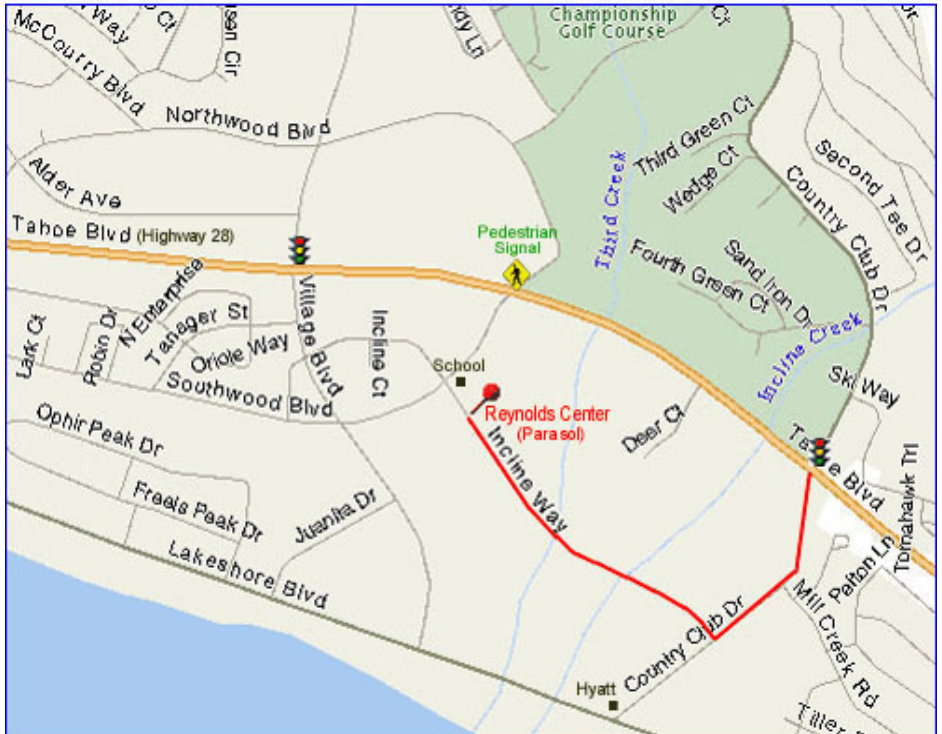

## Directions to Meeting

### From California (North Shore)

- ☞ Take Highway 28 across the Nevada State line, through Crystal Bay into Incline Village.
- ☞ Continue through town, past the golf course, and turn right on Country Club Drive.
- ☞ Turn right on Incline Way and proceed to the Reynolds Center.

### From Reno

- ☞ Take Highway 431 over Mount Rose to the end and turn left on Highway 28.
- ☞ Continue through town, past the golf course, and turn right on Country Club Drive.
- ☞ Turn right on Incline Way and proceed to the Reynolds Center.

### From Carson City

- ☞ Take Highway 50 west over Spooner Summit and turn right on Highway 28.
- ☞ Follow Highway 28 to Incline Village.
- ☞ Turn left on Country Club Drive (first stoplight).
- ☞ Turn right on Incline Way and proceed to the Reynolds Center.