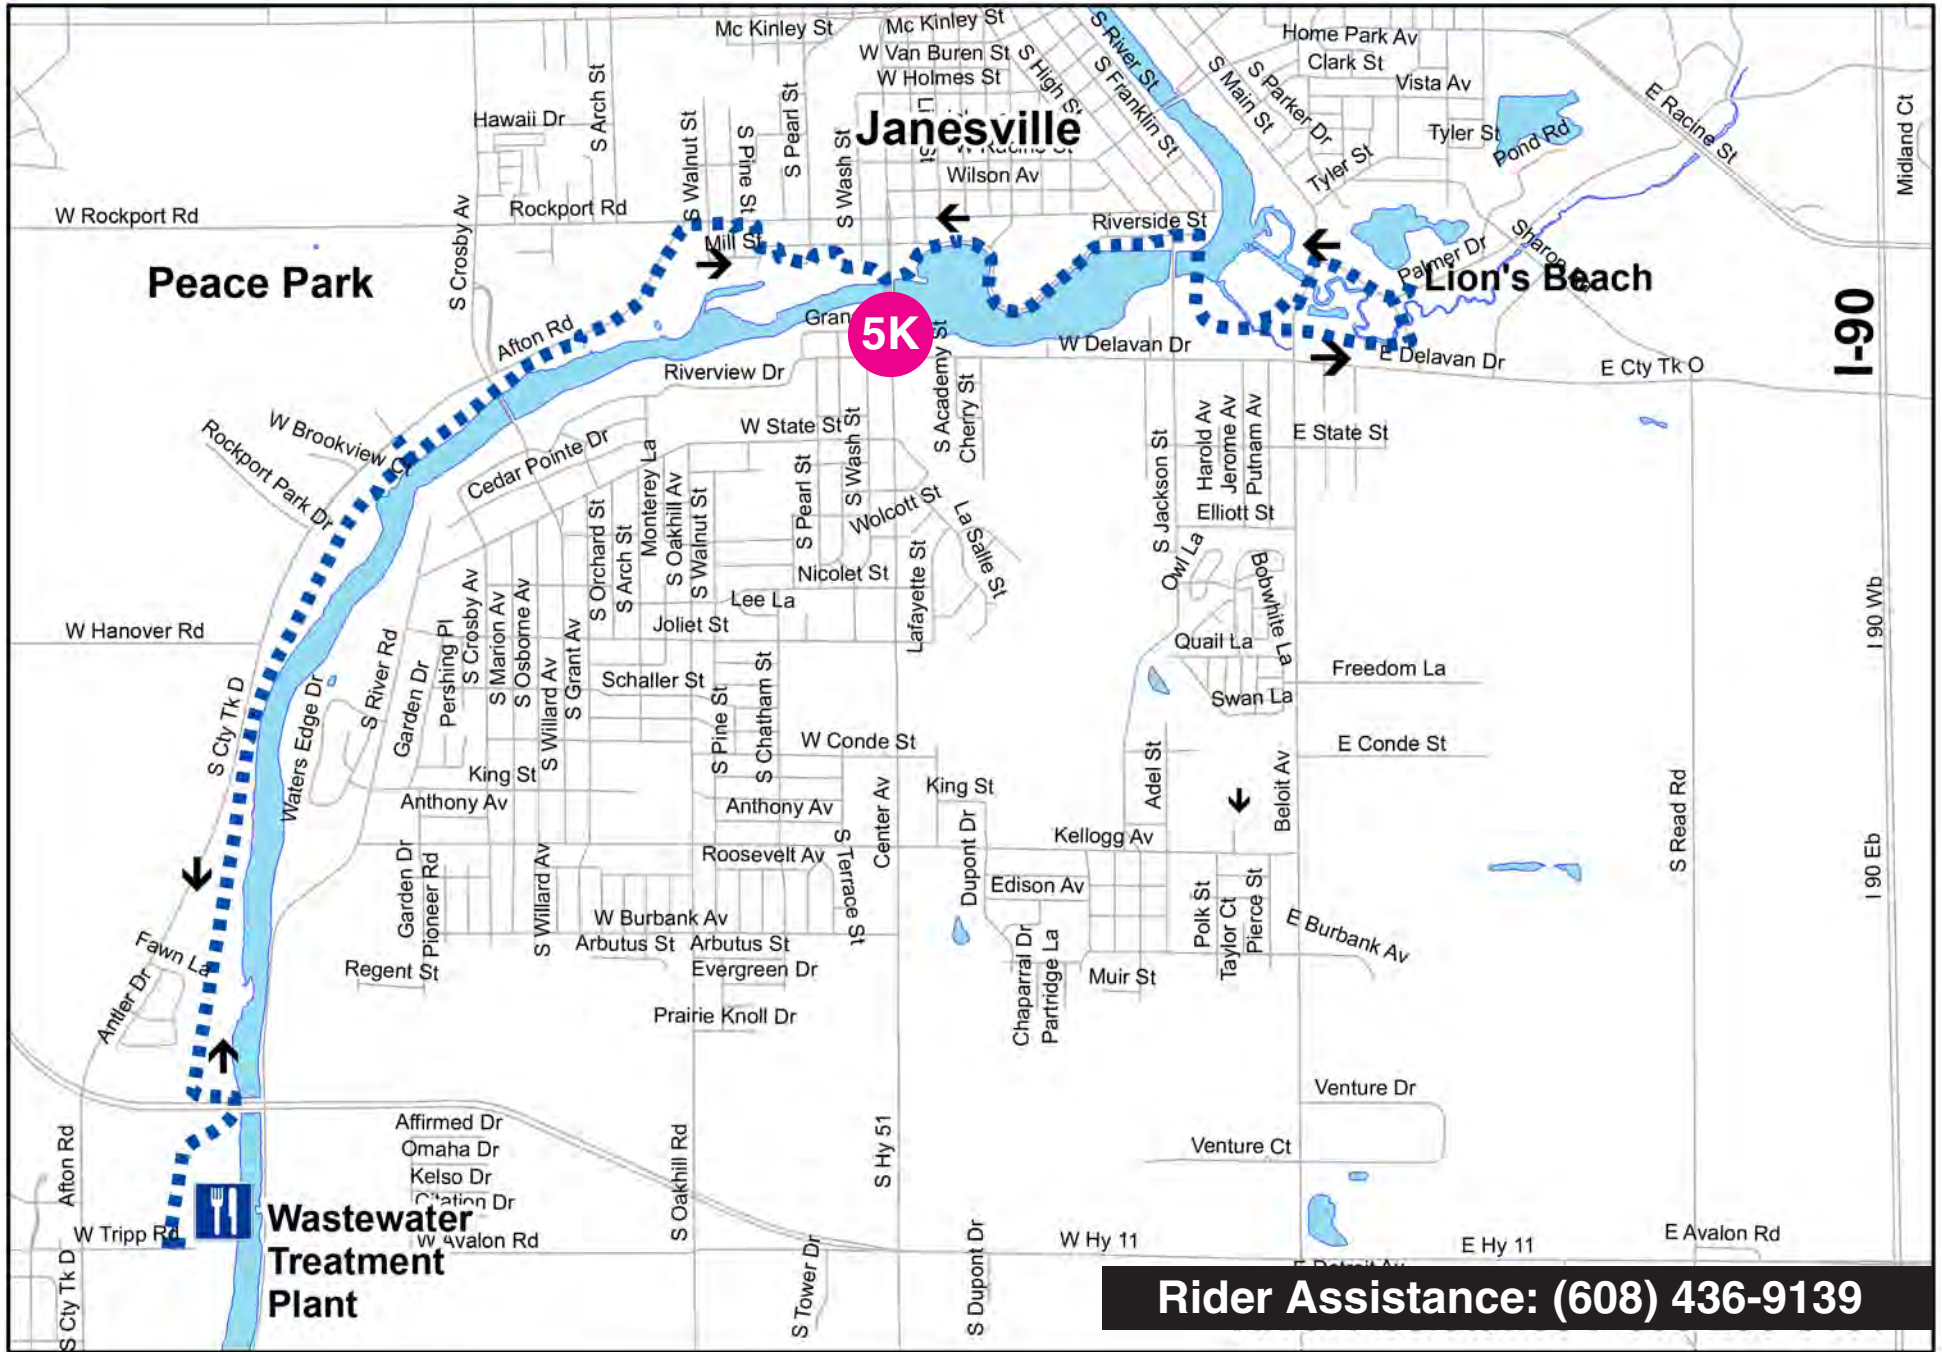

Janesville Morning Rotary Pie Ride -- 20K

Rider Assistance: (608) 436-9139