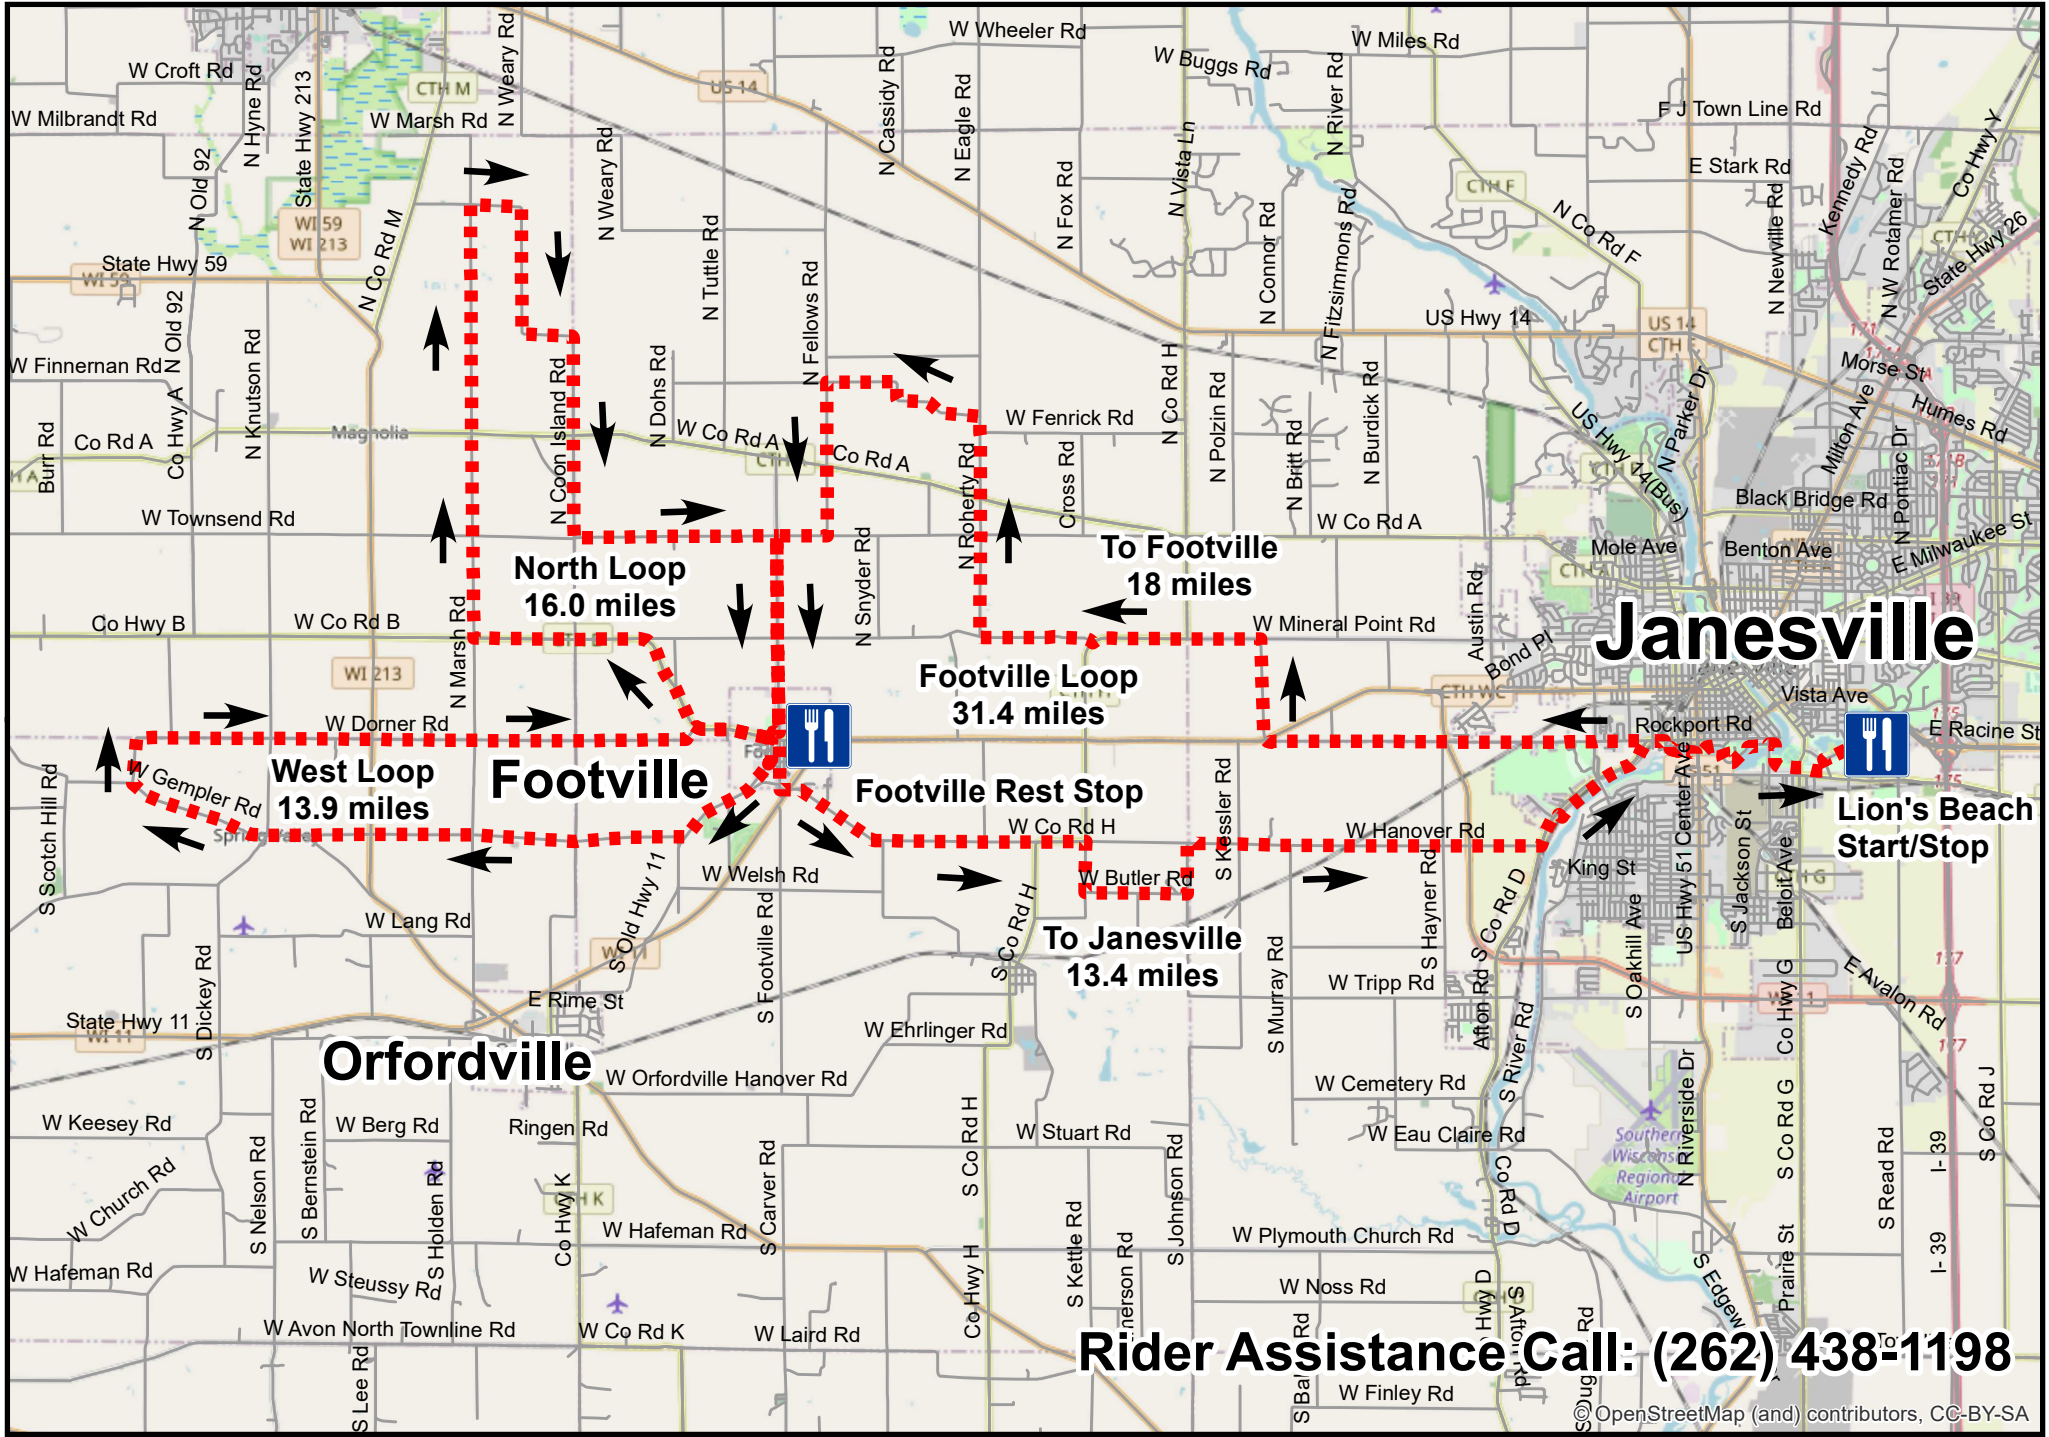

2021 Janesville Morning Rotary Pie Ride -- 100 K

Rider Assistance Call: (262) 438-1198

OpenStreetMap (and) contributors, CC-BY-SA