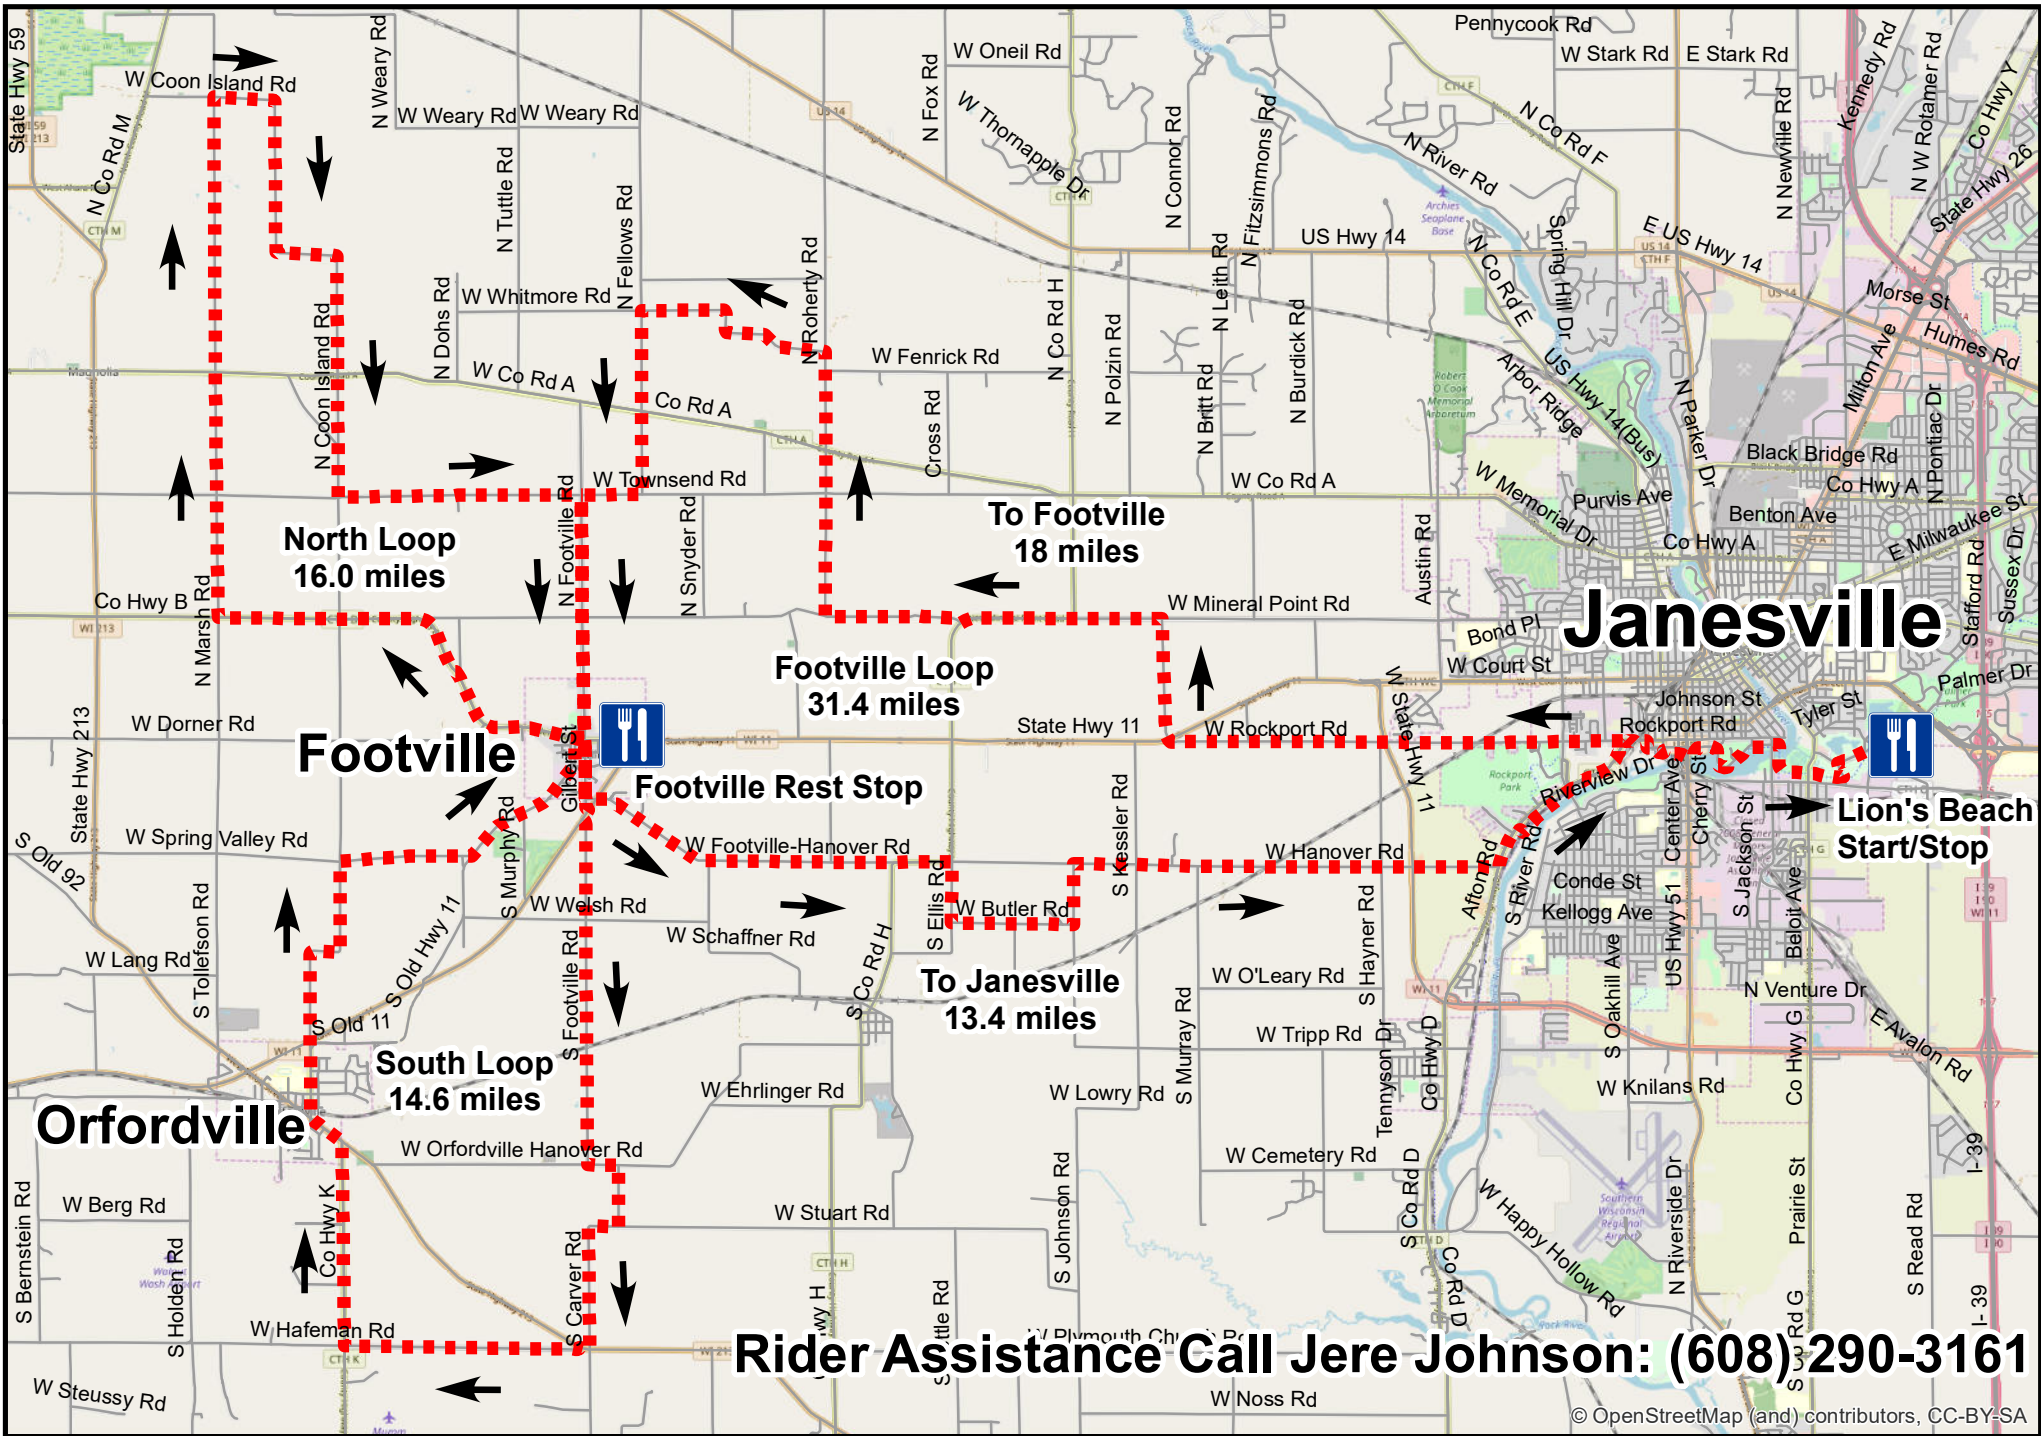

# 2019 Janesville Morning Rotary Pie Ride -- 100 K

**Rider Assistance Call Jere Johnson: (608)290-3161**