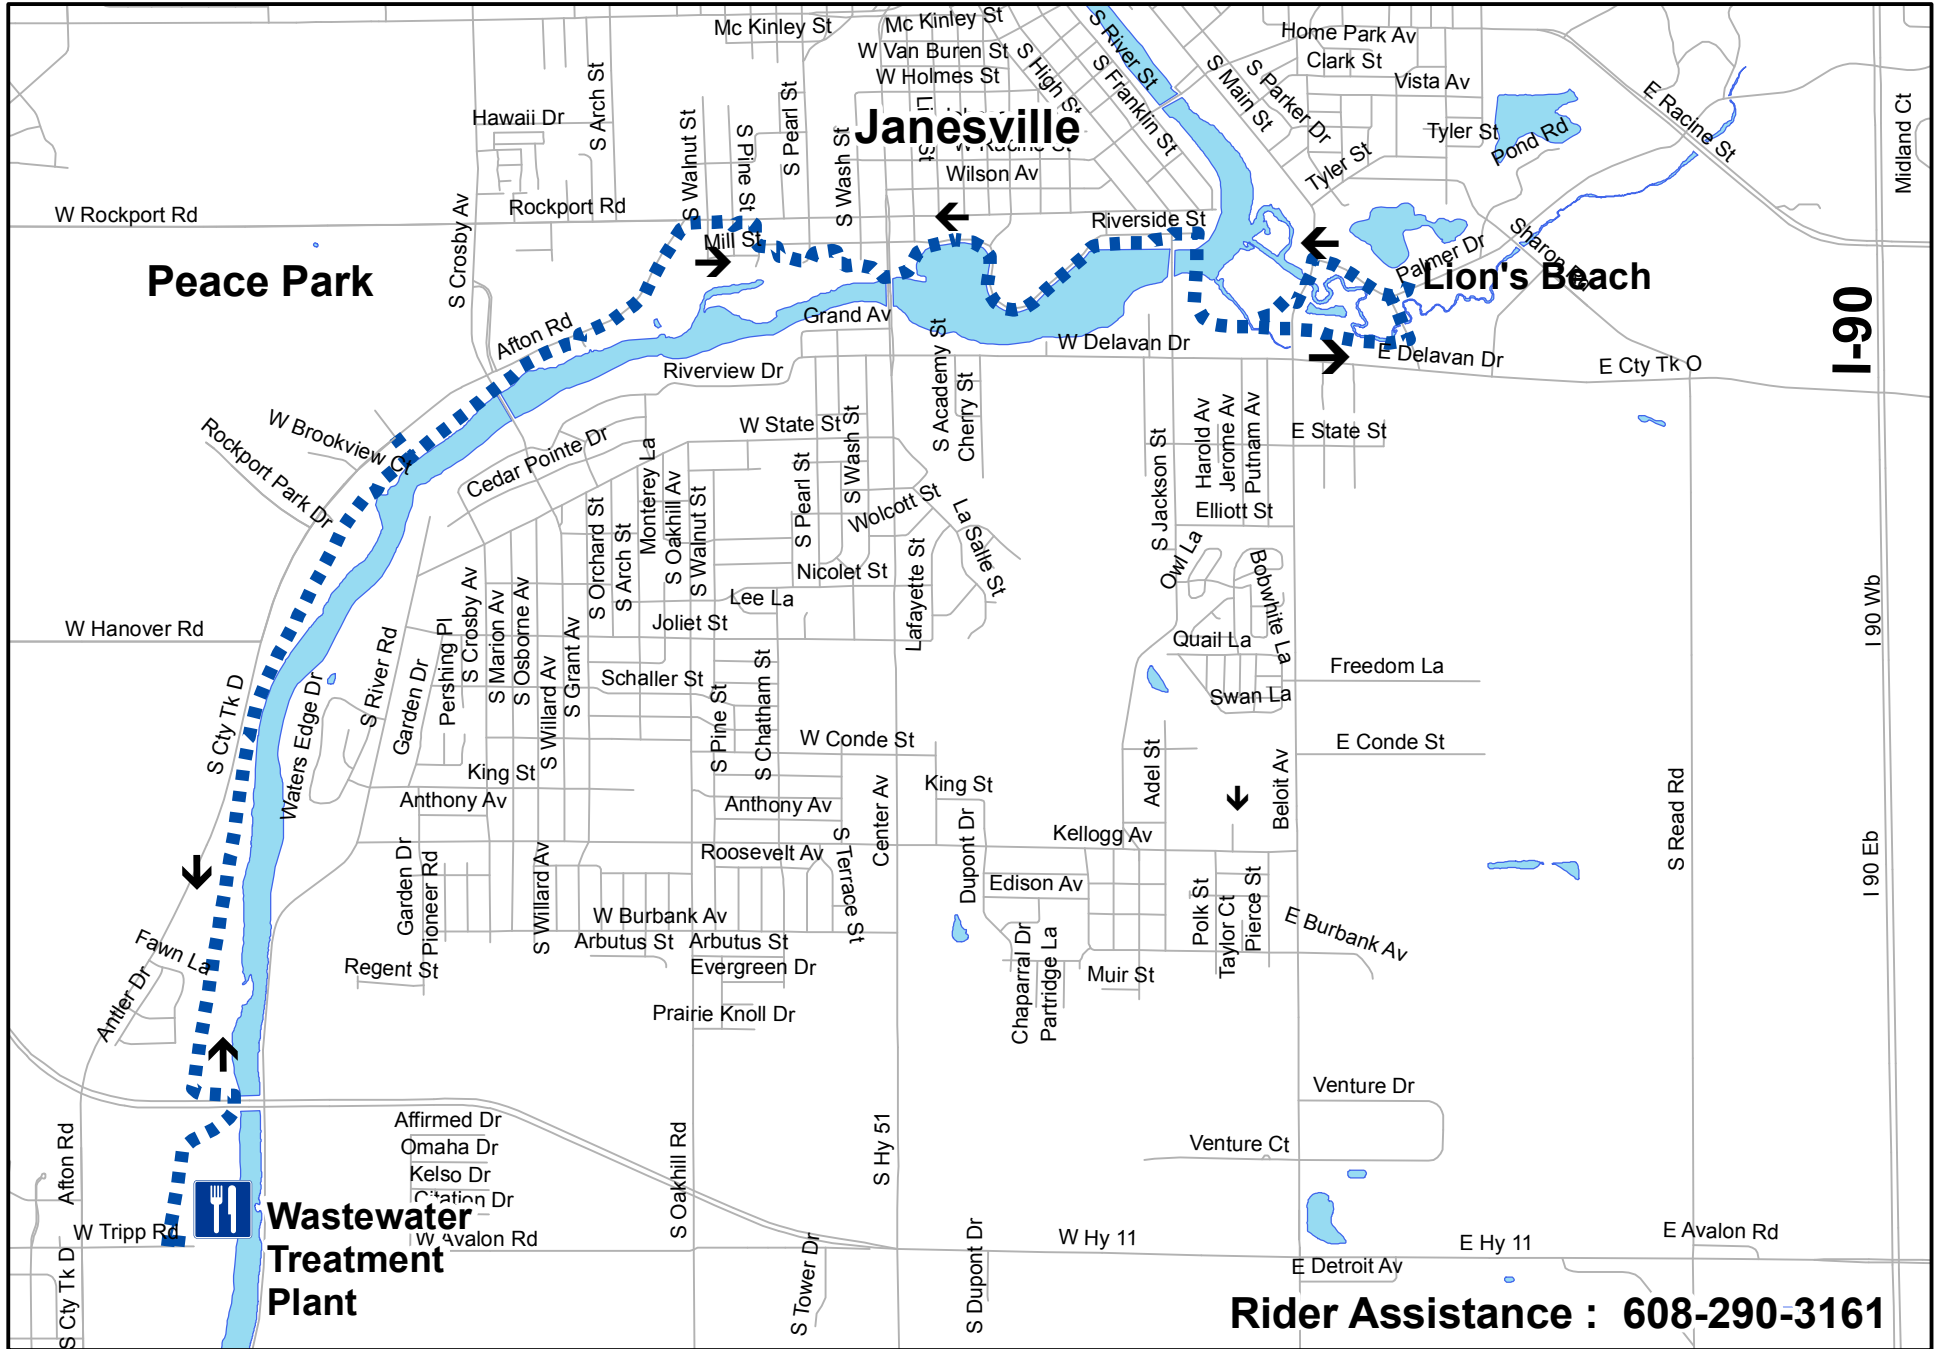

Janesville Morning Rotary Pie Ride -- 20K

Rider Assistance : 608-290-3161