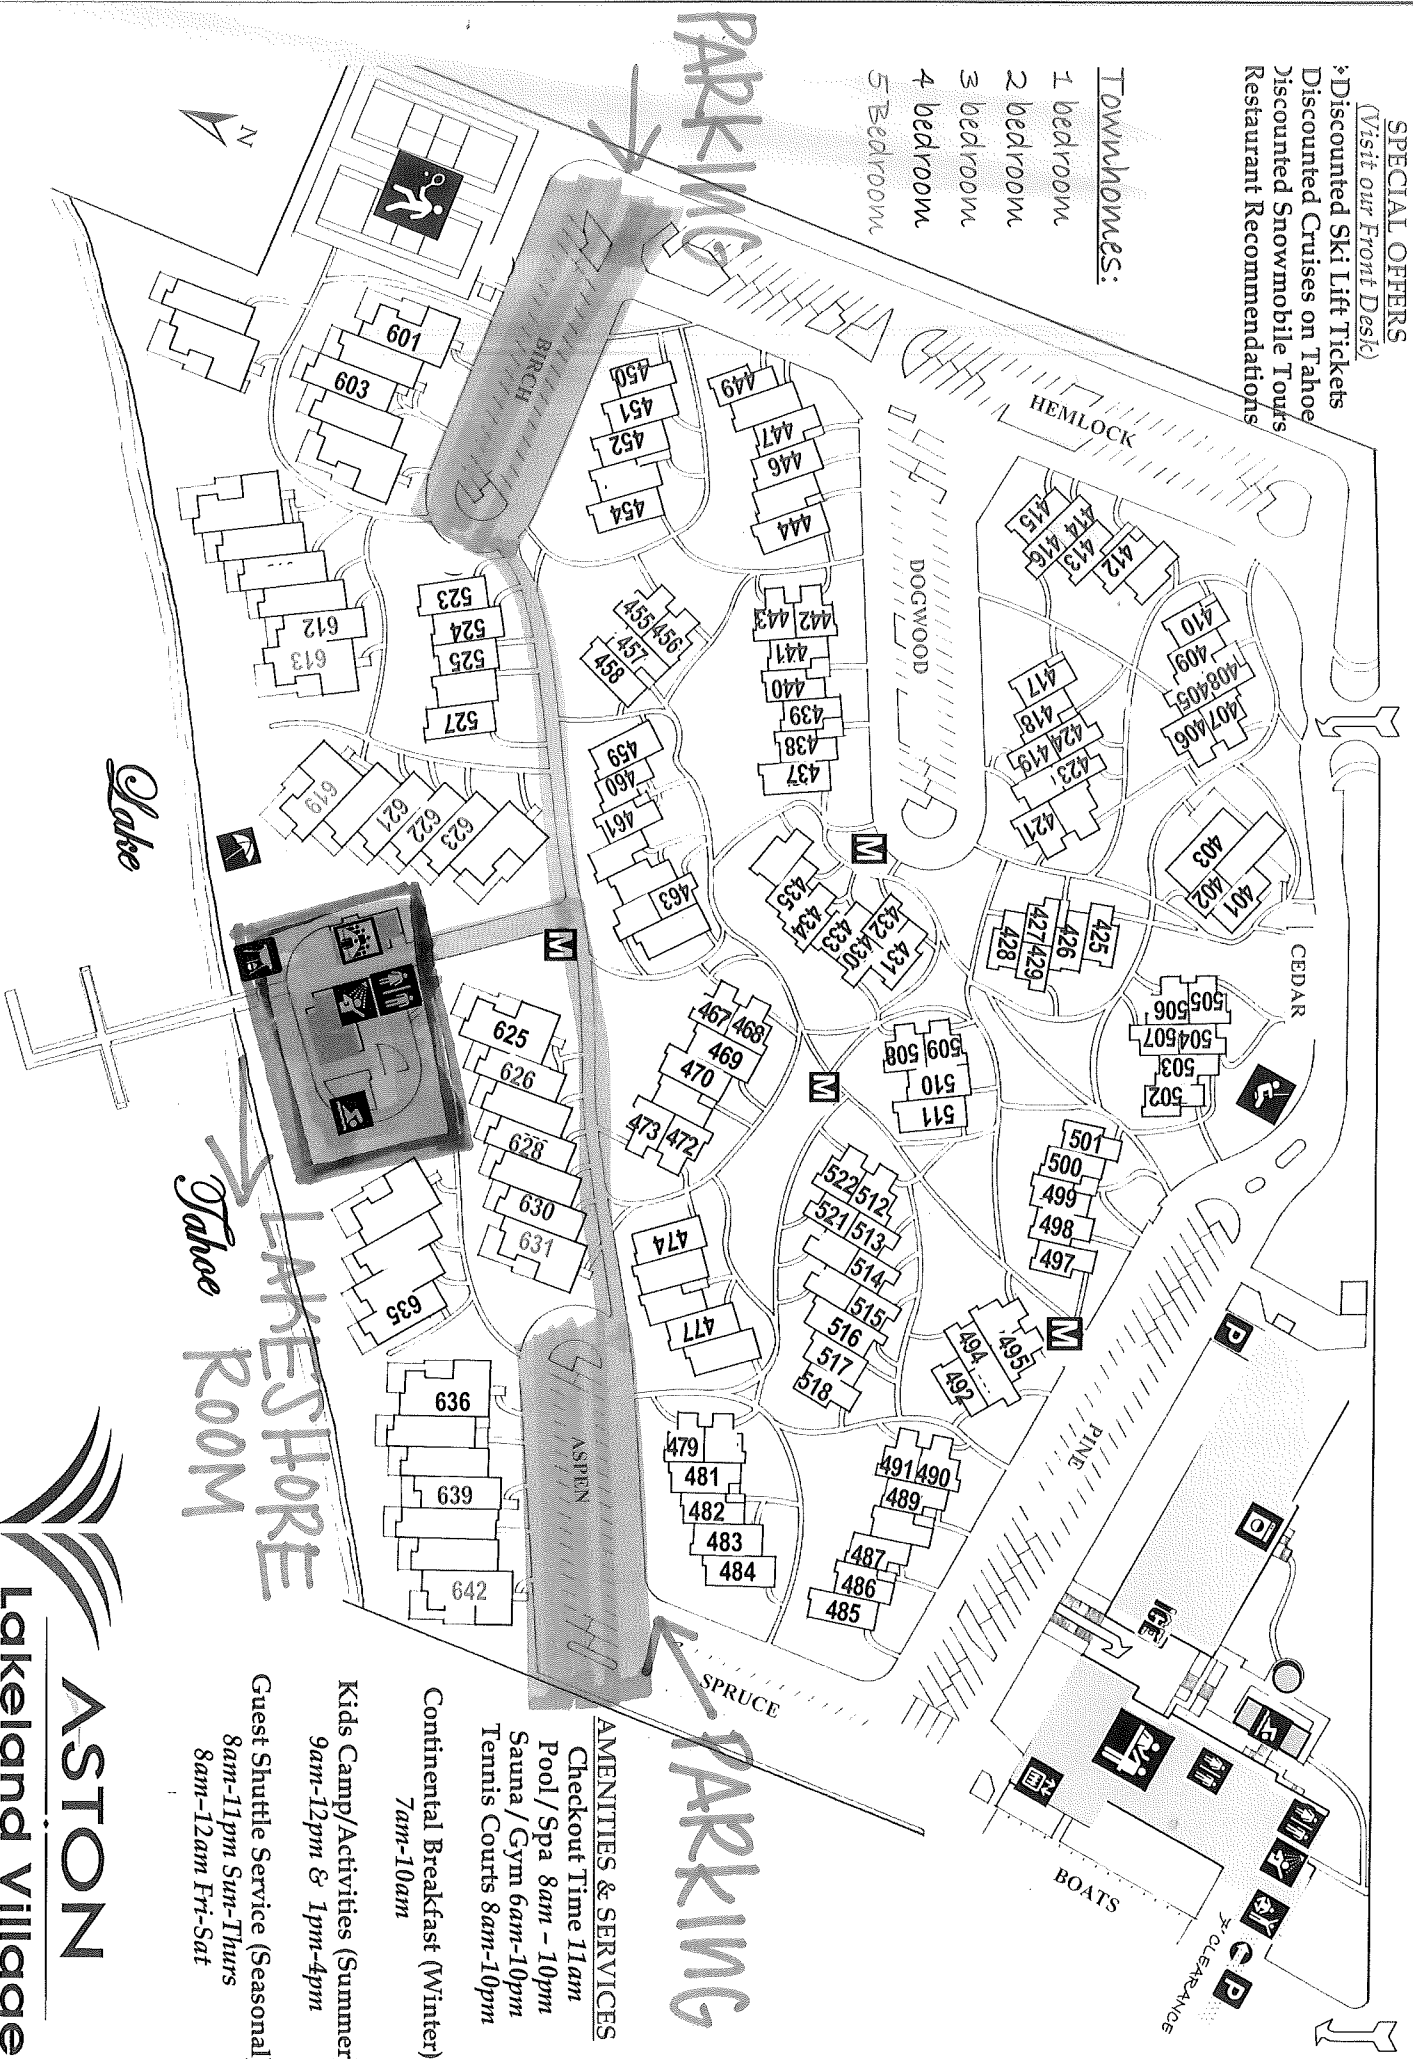

Stei Run Blvd, Heavenly Gondola, Casinos,
Stateline, Carson City, Reno, Hwy 28, 395

EAST

SPECIAL OFFERS
(Visit our Front Desk)

- * Discounted Ski Lift Tickets
- Discounted Cruises on Tahoe
- Discounted Snowmobile Tours
- Restaurant Recommendations

Townhomes:

- 1 bedroom
- 2 bedroom
- 3 bedroom
- 4 bedroom
- 5 Bedroom

← LAKE TAHOE BLVD →

Emerald Bay Rd, Sacramento,
Hwy 80, 88, 89 Kirkwood, San Francisco

WEST

PARKING

AMENITIES & SERVICES

- Checkout Time 11am
- Pool / Spa 8am - 10pm
- Sauna / Gym 6am-10pm
- Tennis Courts 8am-10pm
- Continental Breakfast (Winter)
7am-10am
- Kids Camp/Activities (Summer)
9am-12pm & 1pm-4pm
- Guest Shuttle Service (Seasonal)
8am-11pm Sun-Thurs
8am-12am Fri-Sat