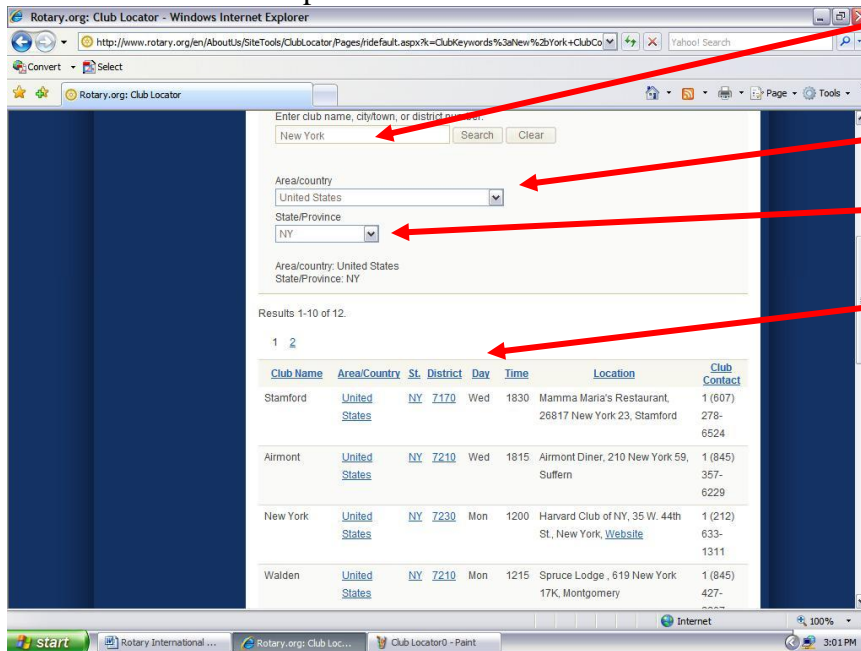

Rotary International Signin Procedure

Where does a Rotary Club meet in my area or where my travels take me?

From our Rotary E-Club website click on the RI link or type the URL “ww.rotary.org” into your favorite web browser. You will be rewarded with a RI greeting screen like shown below. RI updates there website frequently and you will be rewarded with a different screen depending when you access the RI website:

Click on
“Club Locator”

You will be taken to this screen where you have two choices
1) Mobile Rotary Club Locator App or 2) Computer Club Locator:

If you wish to download the “Mobile Rotary Club Locator App” for your iPhone or Android type phone point and click here. Then follow the instructions

To use your computer to locate a club, enter your search strategy here

Shown here is an example to look for the New York Club:

If you were looking for Rotary Clubs in New York Enter "New York" here

Enter the area of interest