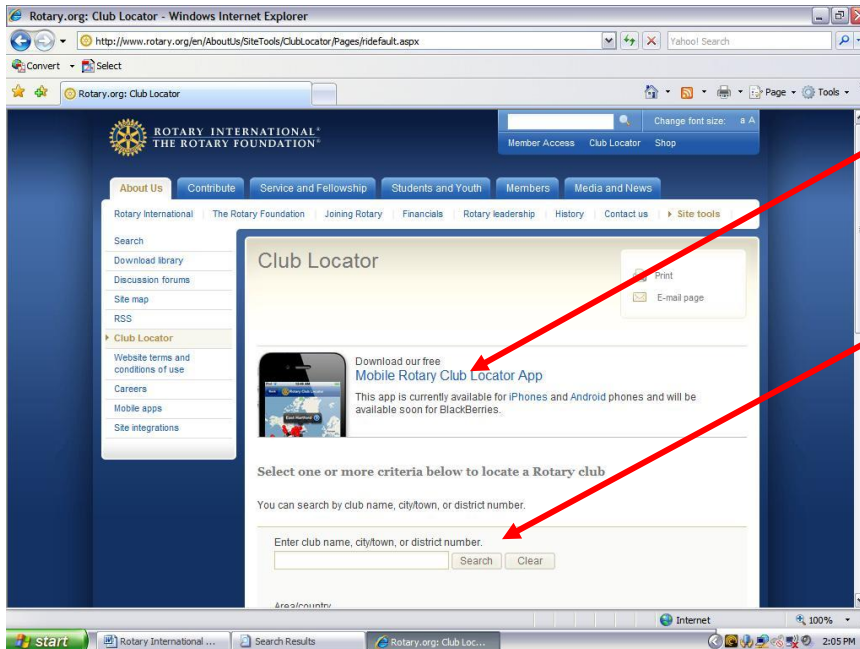

Rotary International Signin Procedure

Where does a Rotary Club meet in my area or where my travels take me?

From our Rotary E-Club website click on the RI link or type the URL “ww.rotary.org” into your favorite web browser. You will be rewarded with a RI greeting screen like shown below. RI updates there website frequently and you will be rewarded with a different screen depending when you access the RI website:

Click on
“Club Locator”

You will be taken to this screen where you have two choices
1) Mobile Rotary Club Locator App or 2) Computer Club Locator:

If you wish to download the “Mobile Rotary Club Locator App” for your iPhone or Android type phone point and click here. Then follow the instructions