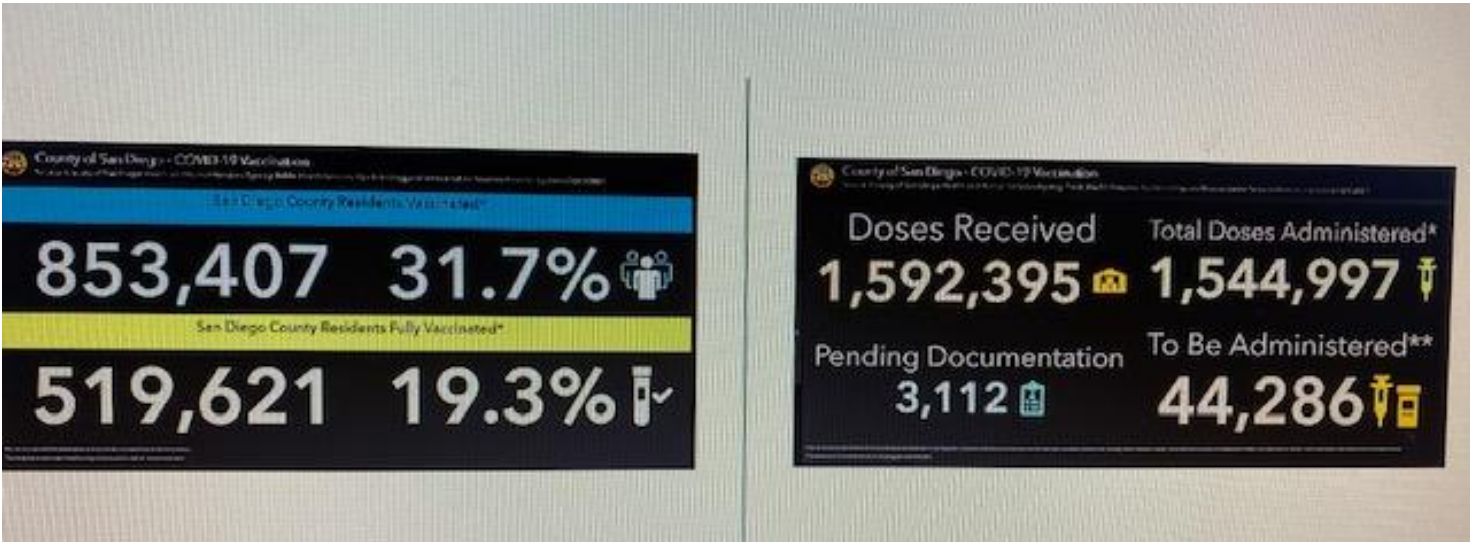

As of
3/25/202

MORE MEETING HIGHLIGHTS—MARCH 26, 2021

Supervisor Nora Vargas shared information about regional work on the Covid pandemic. She is a member of the Coronado Bi-National Rotary Club and a native of the San Diego-Tijuana area. The slide below shows some of the metrics that are tracked daily.