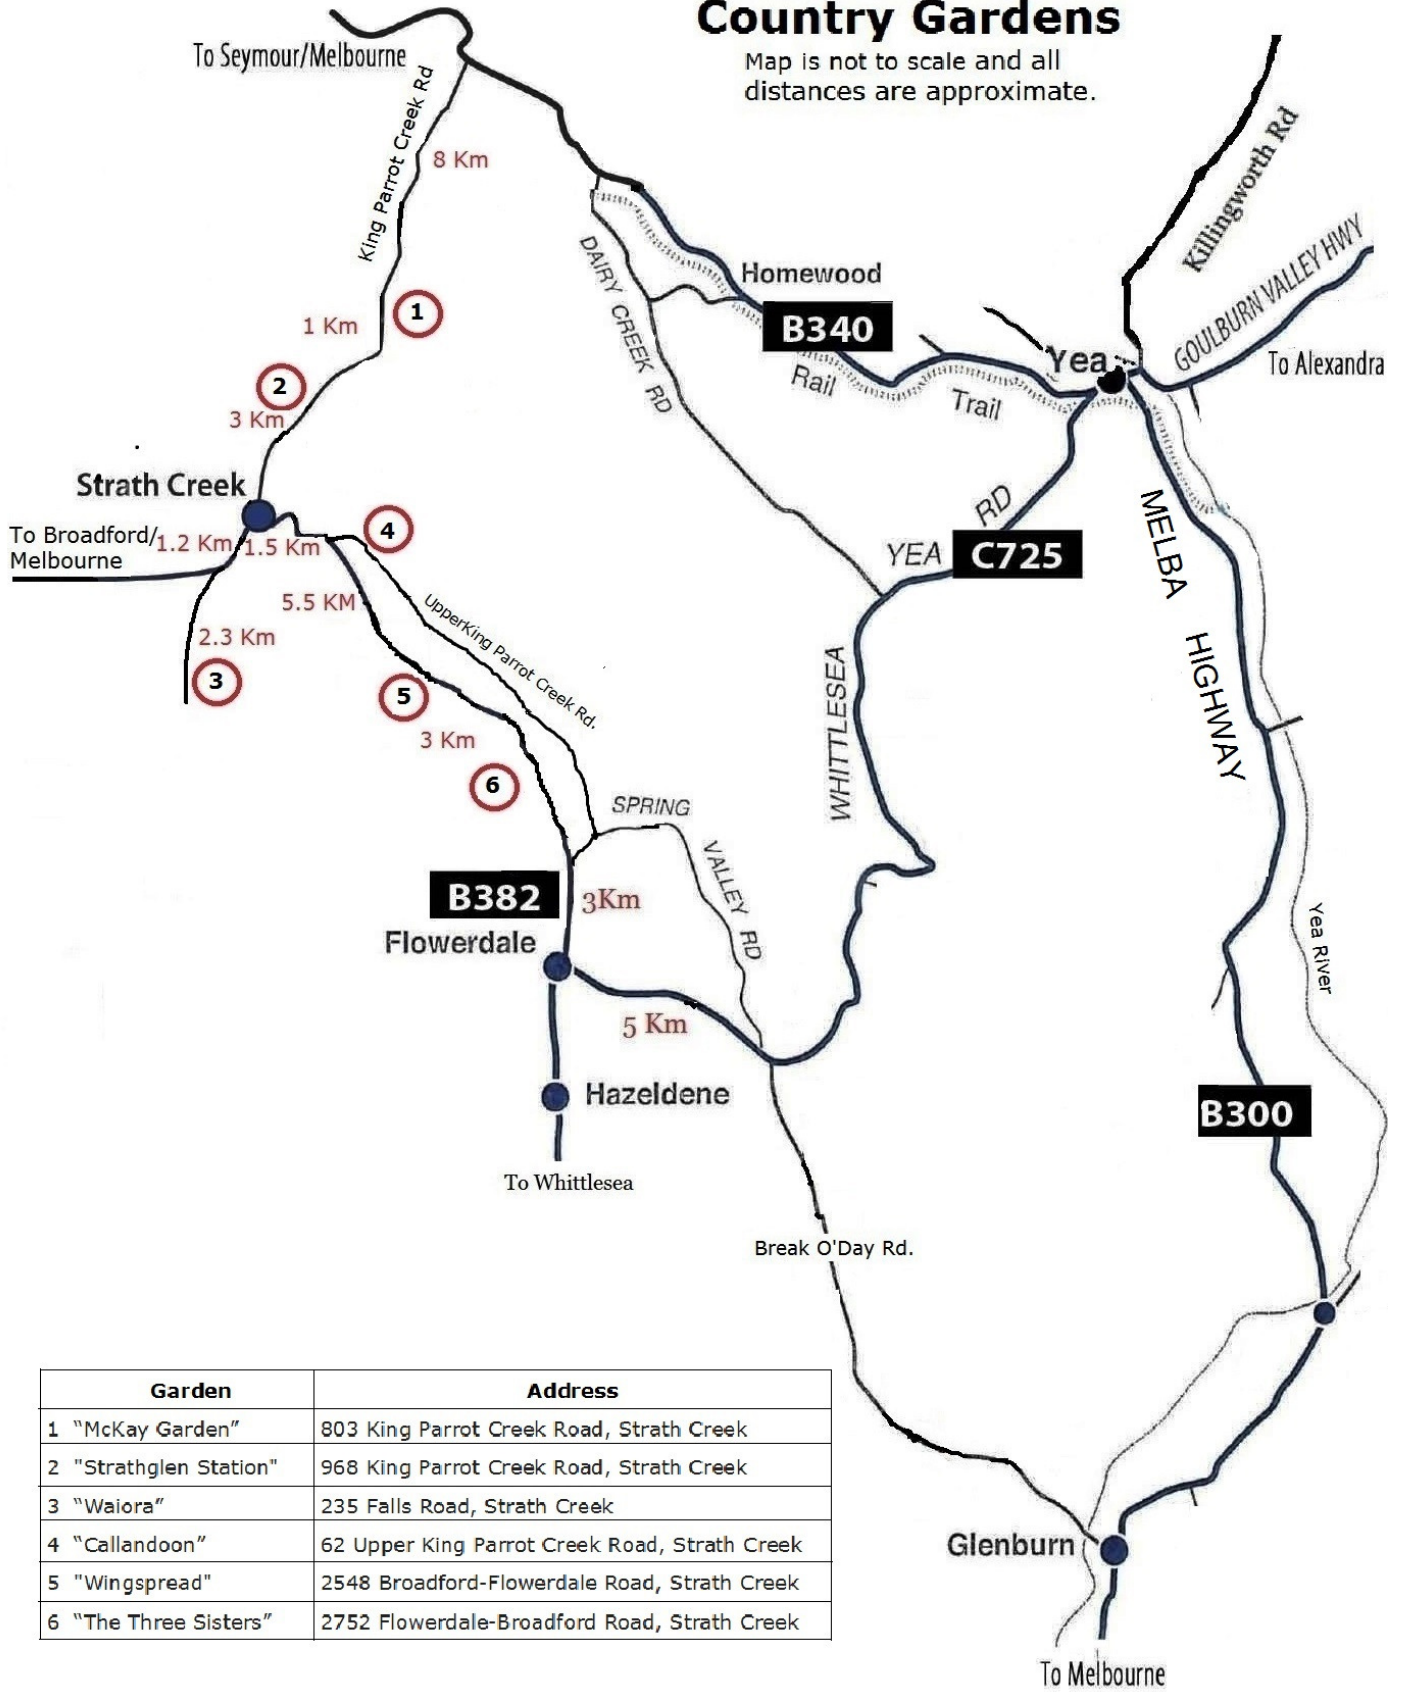

Country Gardens

Map is not to scale and all distances are approximate.

Garden	Address
1 "McKay Garden"	803 King Parrot Creek Road, Strath Creek
2 "Strathglen Station"	968 King Parrot Creek Road, Strath Creek
3 "Waiora"	235 Falls Road, Strath Creek
4 "Callandoon"	62 Upper King Parrot Creek Road, Strath Creek
5 "Wingspread"	2548 Broadford-Flowerdale Road, Strath Creek
6 "The Three Sisters"	2752 Flowerdale-Broadford Road, Strath Creek