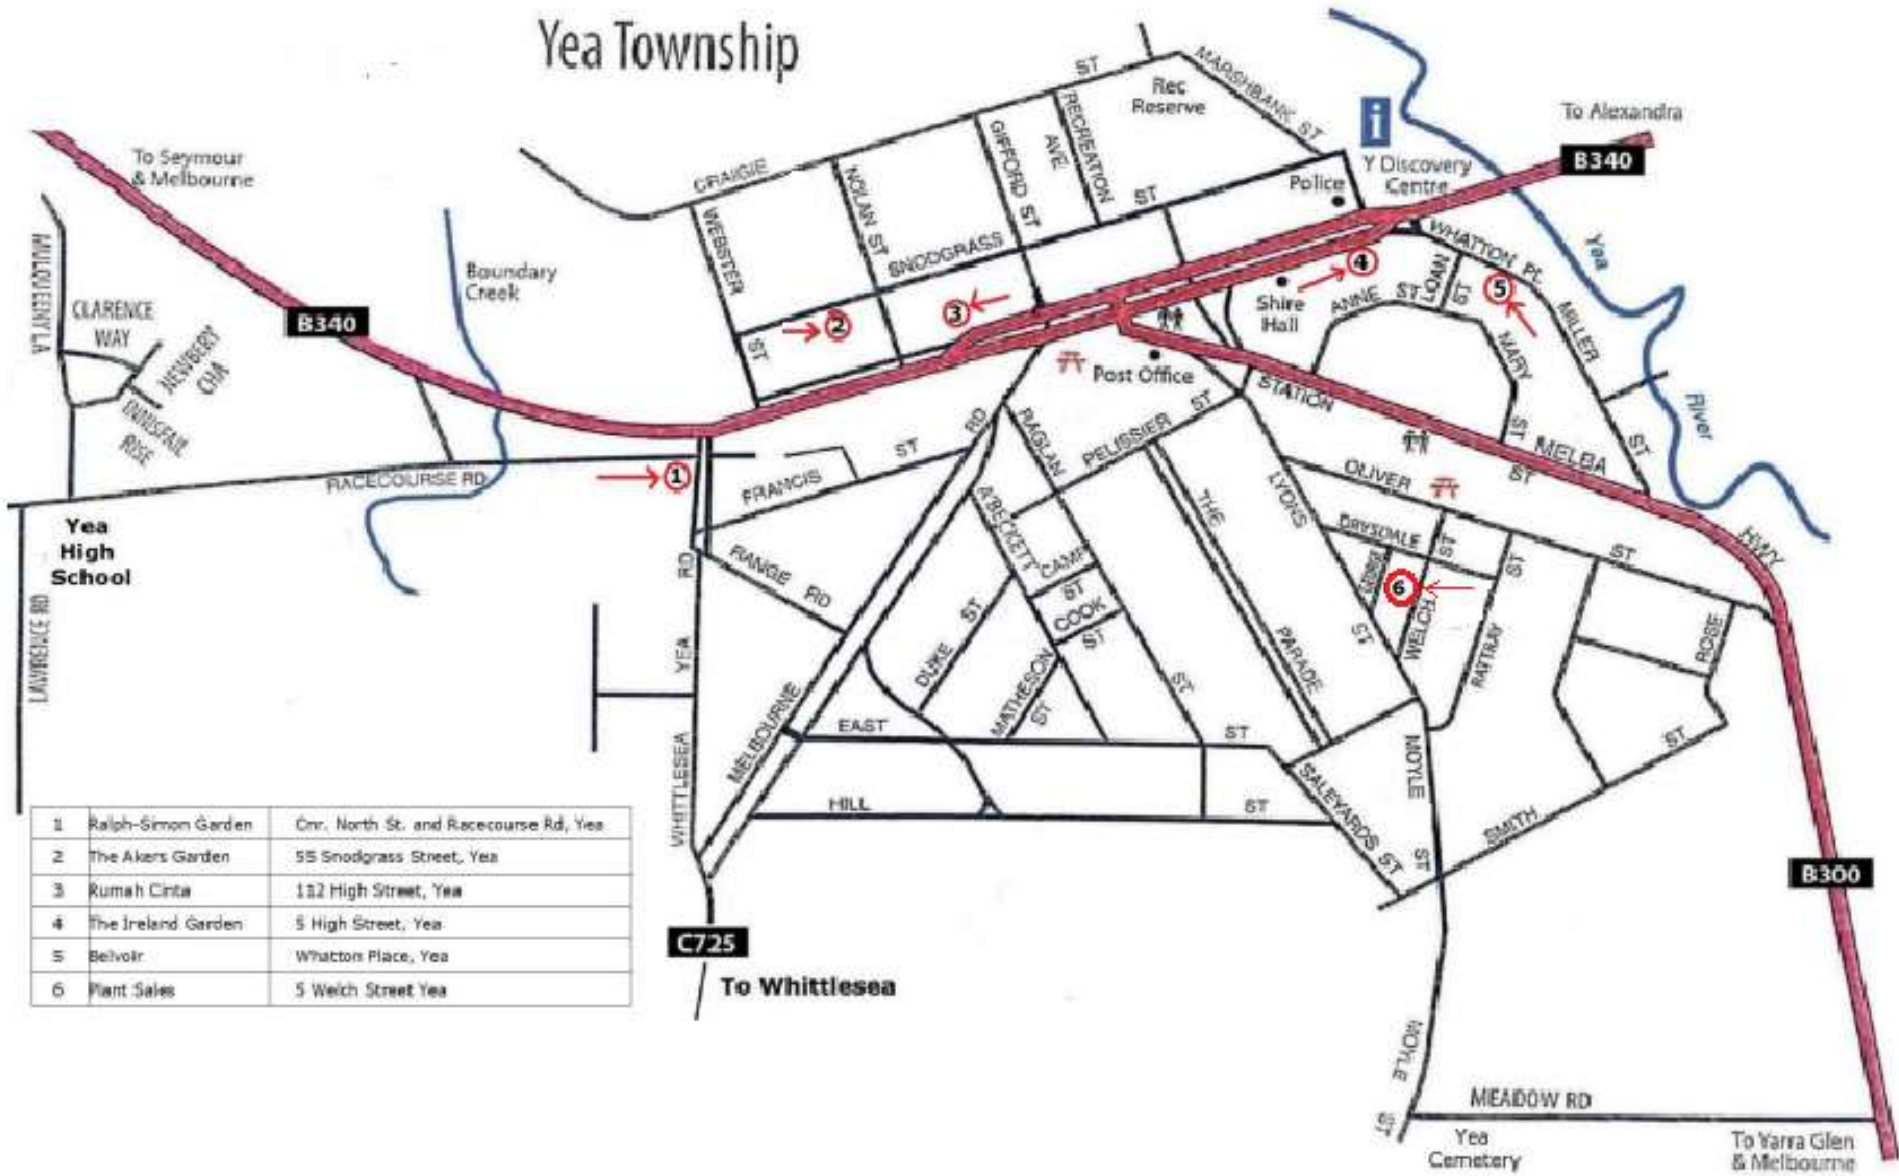

# Yea Township

1	Ralph-Simon Garden	Cnr. North St. and Racecourse Rd, Yea
2	The Akers Garden	55 Snodgrass Street, Yea
3	Rumah Cinta	132 High Street, Yea
4	The Ireland Garden	5 High Street, Yea
5	Belvoir	Whattons Place, Yea
6	Plant Sales	5 Welch Street Yea