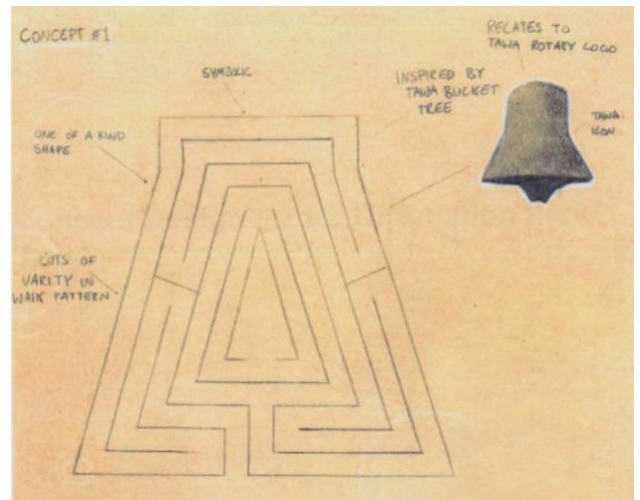

Tawa Labyrinth