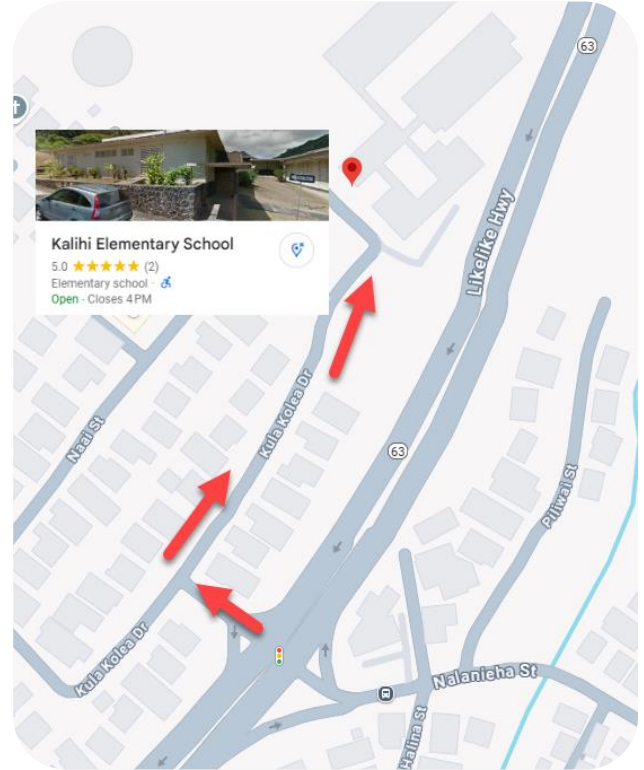

DRIVING DIRECTIONS TO KALIHI ELEMENTARY SCHOOL

2471 KULA KOLEA DRIVE HONOLULU, HI 96819

From East:

- Head West on H-1
- Take exit 20 A to merge onto HI-63 N/Kalihi Street toward Likelike Hwy. Stay on Likelike Hwy
- (at the light) Turn left on Kula Kolea Drive
- Turn right to stay on Kula Kolea Drive

From West

- Head East on H-1
- Take exit 20 A to merge onto HI-63 N/Kalihi Street toward Likelike Hwy. Stay on Likelike Hwy
- (at the light) Turn left on Kula Kolea Drive
- Turn right to stay on Kula Kolea Drive

From Kaneohe

- Head towards town on Likelike Hwy (HI-63 S/ HI-83N)
- (at the light) Turn right onto Kula Kolea Drive
- Turn right to stay on Kula Kolea Drive

PARKING INFORMATION

Park in lower lot on the right after school gate: