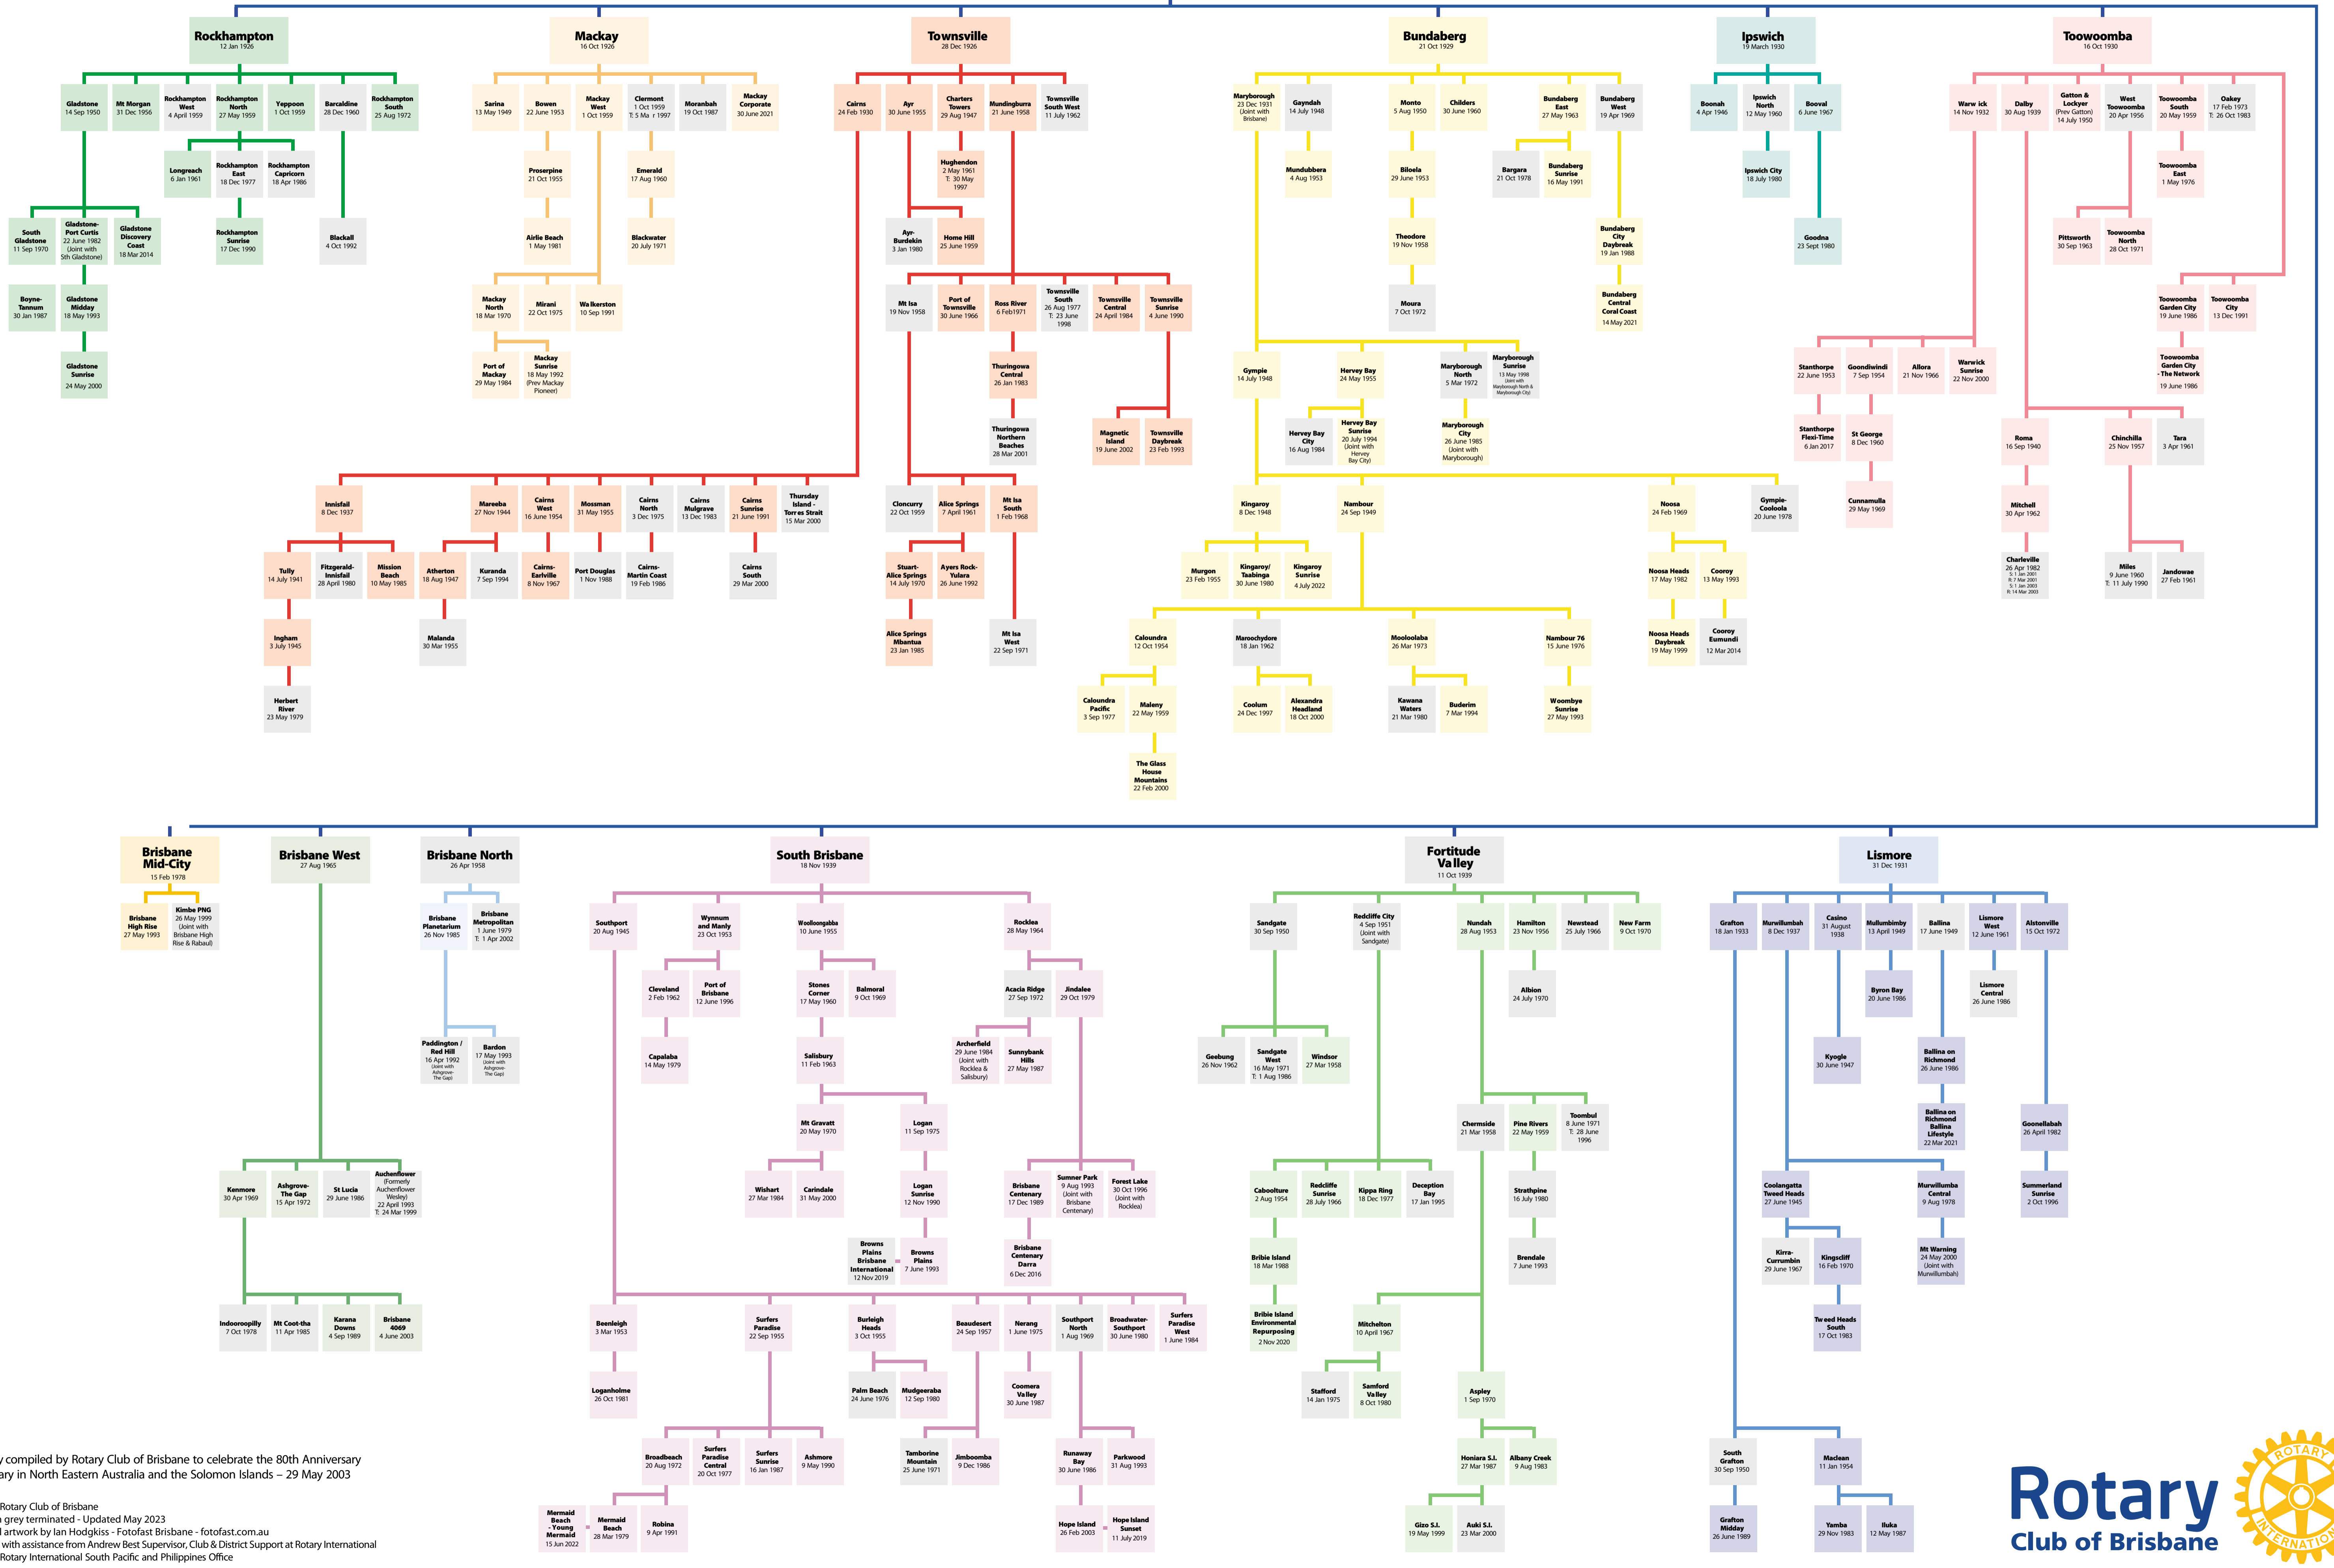

Rotary Club of Brisbane Family Tree

Serving the Community for 100 years 1923 - 2023

Brisbane
29 May 1923

Initially compiled by Rotary Club of Brisbane to celebrate the 80th Anniversary of Rotary in North Eastern Australia and the Solomon Islands – 29 May 2003

© 2003 Rotary Club of Brisbane
Clubs in grey terminated - Updated May 2023
Original artwork by Ian Hodgkins - Fotofast Brisbane - fotofast.com.au
Update with assistance from Andrew Best Supervisor, Club & District Support at Rotary International
Source: Rotary International South Pacific and Philippines Office